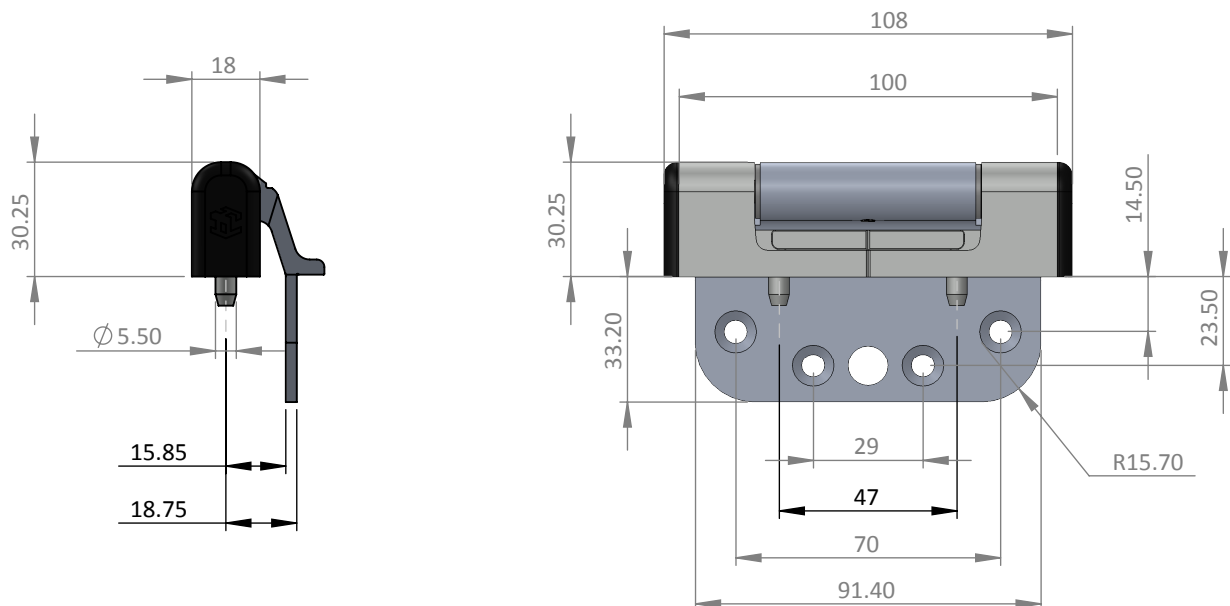

Product Code

● 3101 Ingenious 2D Adjustable Composite Door Hinge

Product Specifications

- Lateral Allen Key Adjustment +/- 2mm
- Vertical Allen Key Adjustment +/- 4mm
- PAS 24 Compliant
- Dog Bolt Attachment available separately
- Available in powder coated and plated options

Part Number	Description	Finish
3101-01	Ingenious 2D Adjustable Composite Door Hinge White	White Powder Coated RAL 9016
3101-02	Ingenious 2D Adjustable Composite Door Hinge Black	Black Powder Coated RAL 9011
3101-04	Ingenious 2D Adjustable Composite Door Hinge Chrome	PVD Chrome Plated
3101-05	Ingenious 2D Adjustable Composite Door Hinge Gold	PVD Gold Plated
3101-06	Ingenious 2D Adjustable Composite Door Hinge Satin Silver	Brushed Satin Silver Plated
3101-11	Ingenious 2D Adjustable Composite Door Hinge Flint	PVD Flint Plated