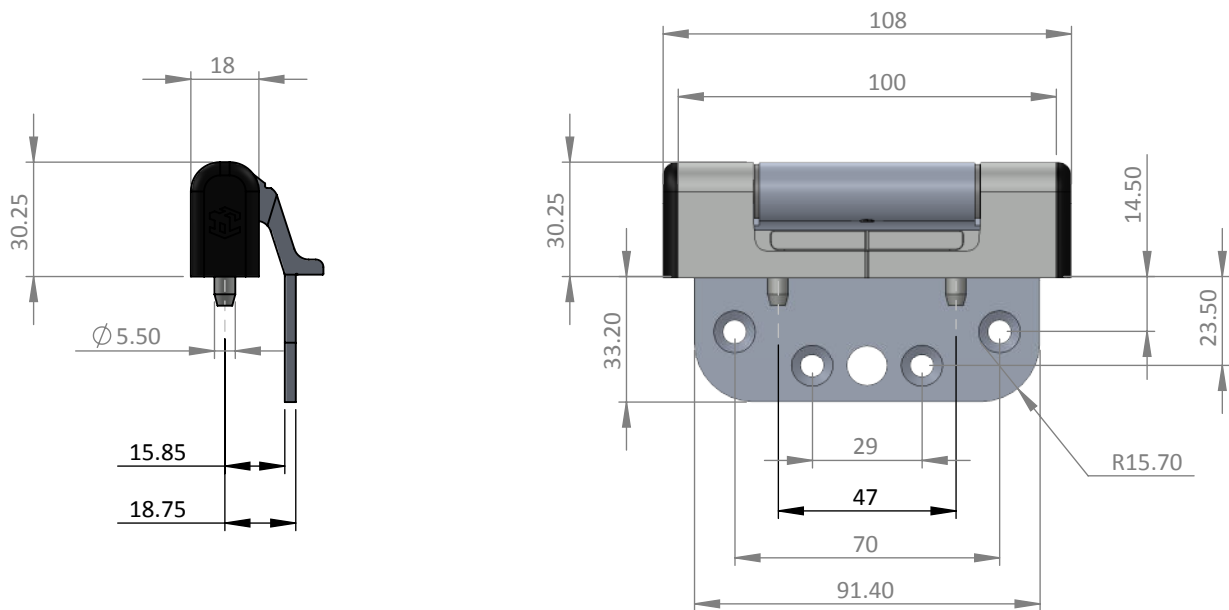

Product Code

● 3101 Ingenious 2D Adjustable Composite Door Hinge

Product Specifications

- Lateral Allen Key Adjustment +/- 2mm
- Vertical Allen Key Adjustment +/- 4mm
- PAS 24 Compliant
- Dog Bolt Attachment available separately
- Available in powder coated and plated options

Part Number	Description	Finish
3101-01	Ingenious 2D Adjustable Composite Door Hinge White	White Powder Coated RAL 9016
3101-02	Ingenious 2D Adjustable Composite Door Hinge Black	Black Powder Coated RAL 9011
3101-04	Ingenious 2D Adjustable Composite Door Hinge Chrome	PVD Chrome Plated
3101-05	Ingenious 2D Adjustable Composite Door Hinge Gold	PVD Gold Plated
3101-06	Ingenious 2D Adjustable Composite Door Hinge Satin Silver	Brushed Satin Silver Plated
3101-11	Ingenious 2D Adjustable Composite Door Hinge Flint	PVD Flint Plated