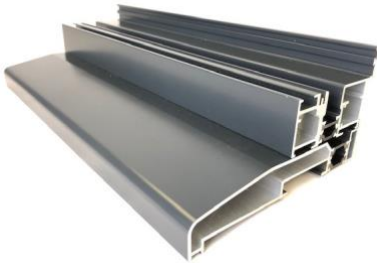

Threshold Options

Standard Threshold
Weather Rated
(pictured on cill)

STANDARD THRESHOLD DETAIL

Integrated Threshold with 150mm Cill
Weather Rated

Internal Low Threshold
Not Weather Rated

LOW THRESHOLD DETAIL

Internal Low Threshold with Rebate
Not Weather Rated

**Internal Low Threshold with Rebate
and Convenience Ramp**
Not Weather Rated
Not Part M