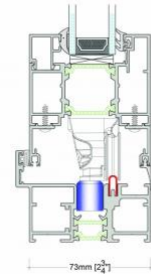

Threshold Options

Standard Threshold
Weather Rated
(pictured on cill)

STANDARD THRESHOLD DETAIL

Integrated Threshold with 150mm Cill
Weather Rated

Internal Low Threshold
Not Weather Rated

LOW THRESHOLD DETAIL