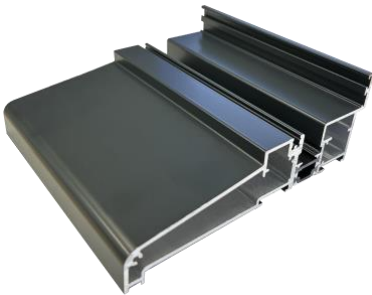

Threshold Options

Standard Threshold
Weather Rated
(pictured on cill)

STANDARD THRESHOLD DETAIL

Integrated Threshold with 150mm Cill
Weather Rated

Internal Low Threshold
Not Weather Rated

LOW THRESHOLD DETAIL

Internal Low Threshold with Rebate
Not Weather Rated

**Internal Low Threshold with Rebate
and Convenience Ramp**
Not Weather Rated
Not Part M