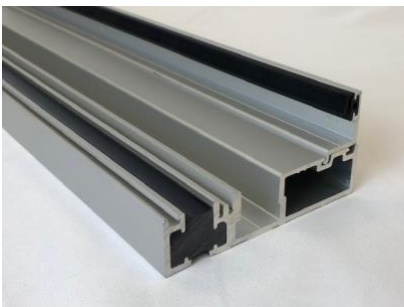

Threshold Options

Standard Threshold
Weather Rated
(pictured on cill)

STANDARD THRESHOLD DETAIL

Integrated Threshold with 150mm Cill
Weather Rated

Internal Low Threshold
Not Weather Rated

LOW THRESHOLD DETAIL

Internal Low Threshold with Rebate
Not Weather Rated

**Internal Low Threshold with Rebate
and Convenience Ramp**
Not Weather Rated
Not Part M