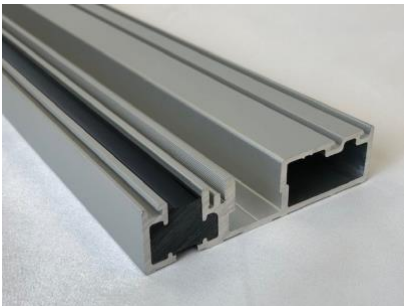

Threshold Options

Standard Threshold
Weather Rated
(pictured on cill)

STANDARD THRESHOLD DETAIL

Integrated Threshold with 150mm Cill
Weather Rated

Internal Low Threshold
Not Weather Rated

LOW THRESHOLD DETAIL

Internal Low Threshold with Rebate
Not Weather Rated

**Internal Low Threshold with Rebate
and Convenience Ramp**
Not Weather Rated
Not Part M