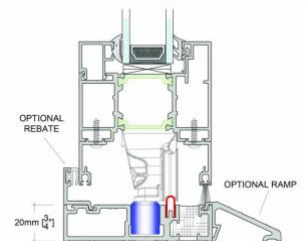

Threshold Options

Standard Threshold
Weather Rated
(pictured on cill)

STANDARD THRESHOLD DETAIL

Integrated Threshold with 150mm Cill
Weather Rated

Internal Low Threshold
Not Weather Rated

LOW THRESHOLD DETAIL

Internal Low Threshold with Rebate
Not Weather Rated

**Internal Low Threshold with Rebate
and Convenience Ramp**
Not Weather Rated
Not Part M