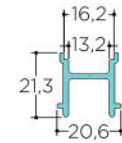

Double Rail

Triple Rail

Sash with Bead

Central sash

Sash joint profile

Cover Plate for Frame

Reinforcement 25mm Interlock

Sash Spacer for Lock