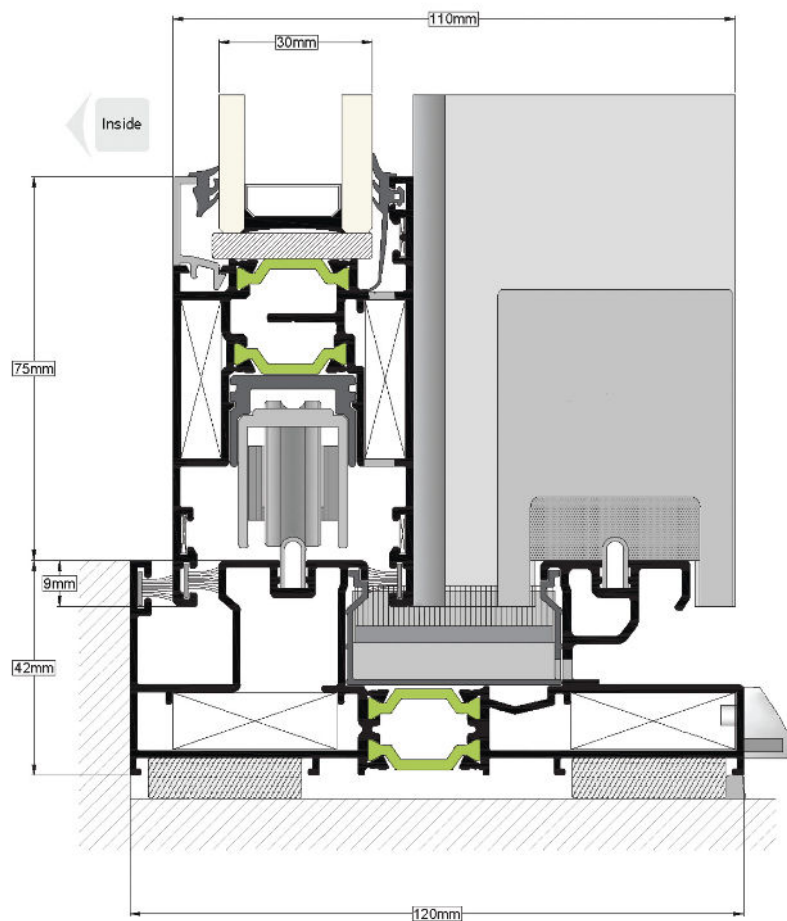

Double Rail

Triple Rail

Sash with Bead

Central sash

Sash joint profile

Cover Plate for Frame

Reinforcement 25mm Interlock

Sash Spacer for Lock

Glass Weatherstrips 6mm

Brush 8mm

Cill 230mm

Cill 190mm

35mm Add-On

SS Running Track in 6m

Stopper for Sliding Sashes

Corner Joint for Sash

Ingenious APECS AP 3\* Cylinder Brushed Satin Nickel

Double Rail Drawing

Triple Rail Drawing