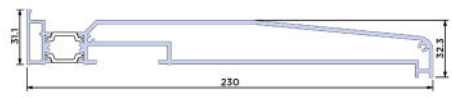

Double Roller for Glass Sash

Quadable Roller for Glass Sash

Reinforcement Grip

Plastic Addition for Sash Profile

Dampening Stopper for Glass Sash

Plastic Cap for Reinforcement Profile

Alignment Corner for Glass Sash

Glass Weatherstrips 6mm

Brush 8mm

Cill 230mm

Cill 190mm

35mm Add-On

SS Running Track in 6m

Stopper for Sliding Sashes

Corner Joint for Sash