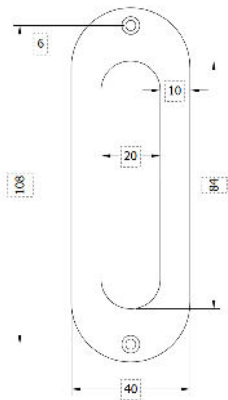

Blu Stainless Steel Flush Door Pull
FP120-SSS Satin Stainless Steel
ZZ-FP120-MBL Matt Black

Blu Stainless Steel Bars
KM920B-SSS Satin Stainless Steel
KM920B-MBL Matt Black