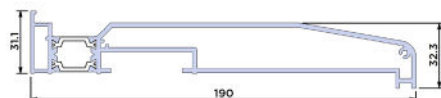

Double Roller for Glass Sash

Quadable Roller for Glass Sash

Reinforcement Grip

Plastic Addition for Sash Profile

Dampening Stopper for Glass Sash

Plastic Cap for Reinforcement Profile

Alignment Corner for Glass Sash

Glass Weatherstrips 6mm

Brush 8mm

Cill 230mm

Cill 190mm

35mm Add-On

SS Running Track in 6m

Stopper for Sliding Sashes

Corner Joint for Sash