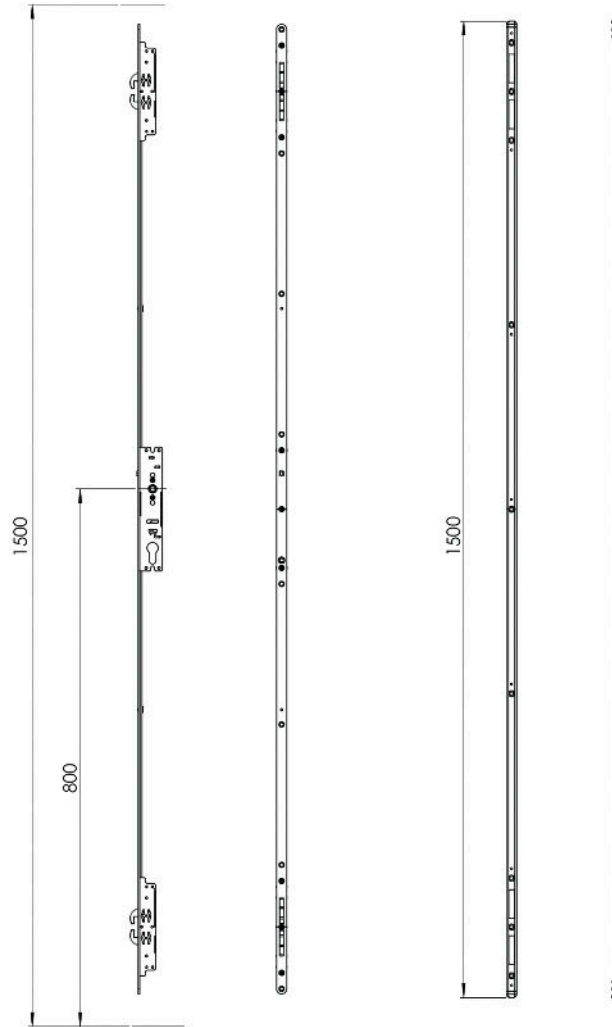

Double Rail

Triple Rail

Sash with Bead

Central sash

Sash joint profile

Cover Plate for Frame

Reinforcement 25mm Interlock

Sash Spacer for Lock

Corner Joint for Frame

Cover Gasket for Frame

Glazing bead

Glass Sash Anti-Rattle Clip

Non-Return Valve

Sash Rod

Connector for Sash Interlock

PS-7

SR-12717

Blu Stainless Steel Flush Door Pull  
FP120-SSS Satin Stainless Steel  
ZZ-FP120-MBL Matt Black

Blu Stainless Steel Bars  
KM920B-SSS Satin Stainless Steel  
KM920B-MBL Matt Black

Duplex Patio Lock 8004 and Keep 8003

Ingenious APECS AP 3\* Cylinder Brushed Satin Nickel

Double Rail Drawing

Triple Rail Drawing