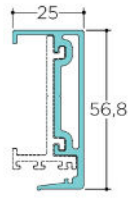

Double Rail

Triple Rail

Sash with Bead

Central sash

Sash joint profile

Cover Plate for Frame

Reinforcement 25mm Interlock

Sash Spacer for Lock

Plastic Cap for Reinforcement

Plastic Plug for Water Drainage

Plastic Cap for Interlock

IC-80418

Gasket for Profile Sash

Plastic Spacer for 25mm Interlock

Frame Rain Cover

Plastic Cover for Frame