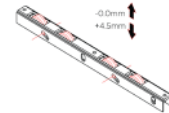

Double Rail

Triple Rail

Sash with Bead

Central sash

Sash joint profile

Cover Plate for Frame

Reinforcement 25mm Interlock

Sash Spacer for Lock

Plastic Cap for Reinforcement

Plastic Plug for Water Drainage

Plastic Cap for Interlock

IC-80418

Gasket for Profile Sash

Plastic Spacer for 25mm Interlock

Frame Rain Cover

Plastic Cover for Frame

Double Roller for Glass Sash

Quadable Roller for Glass Sash

Reinforcement Grip

Plastic Addition for Sash Profile

Dampening Stopper for Glass Sash

Plastic Cap for Reinforcement Profile

Alignment Corner for Glass Sash

Glass Weatherstrips 6mm

Brush 8mm

Cill 230mm

Cill 190mm

35mm Add-On

SS Running Track in 6m

Stopper for Sliding Sashes

Corner Joint for Sash