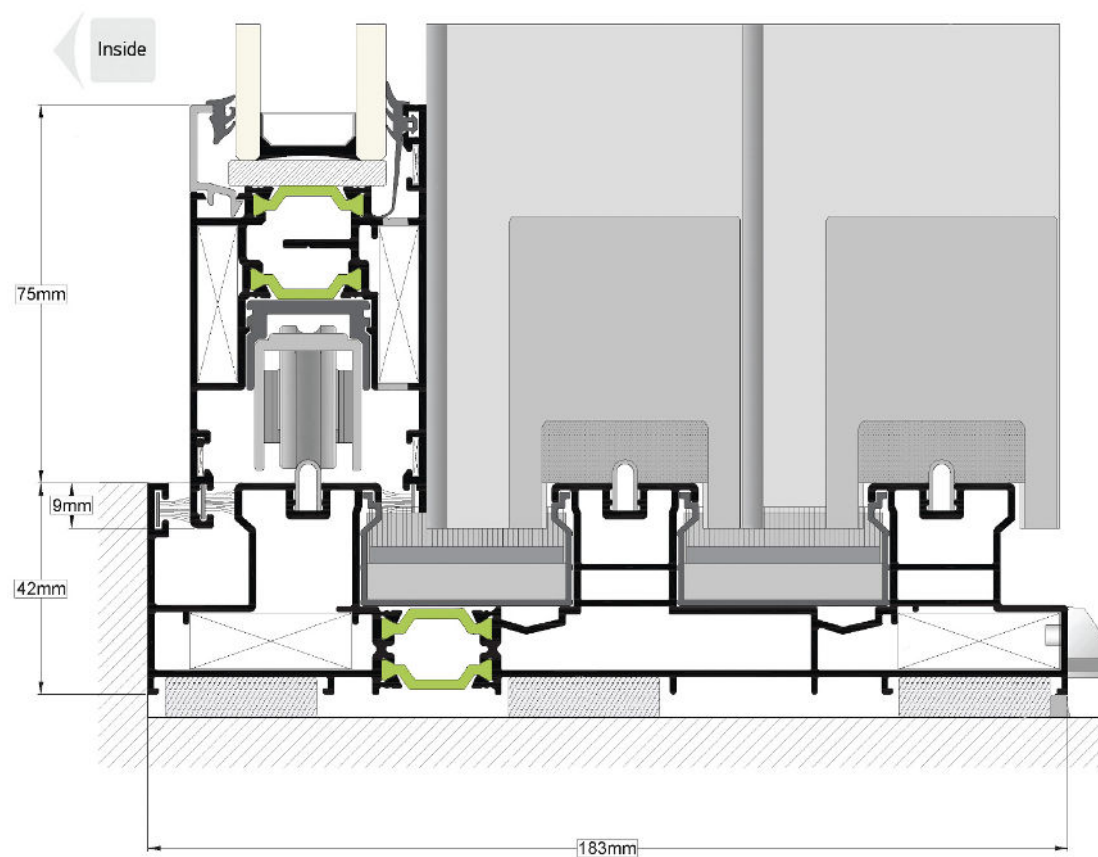

Double Rail

Triple Rail

Sash with Bead

Central sash

Sash joint profile

Cover Plate for Frame

Reinforcement 25mm Interlock

Sash Spacer for Lock

Ingenious APECS AP 3\* Cylinder Brushed Satin Nickel

Double Rail Drawing

Triple Rail Drawing