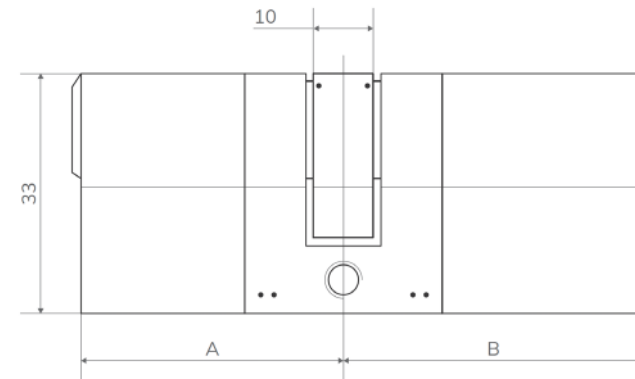

Ingenious APECS AP 3\* Cylinder Brushed Satin Nickel

Double Rail Drawing

Triple Rail Drawing