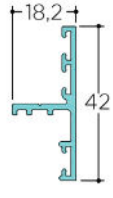

Double Rail

Triple Rail

Sash with Bead

Central sash

Sash joint profile

Cover Plate for Frame

Reinforcement 25mm Interlock

Sash Spacer for Lock

Plastic Cap for Reinforcement

Plastic Plug for Water Drainage

Plastic Cap for Interlock

IC-80418

Gasket for Profile Sash

Plastic Spacer for 25mm Interlock

Frame Rain Cover

Plastic Cover for Frame

Double Roller for Glass Sash

Quadable Roller for Glass Sash

Reinforcement Grip

Plastic Addition for Sash Profile

Dampening Stopper for Glass Sash

Plastic Cap for Reinforcement Profile

Alignment Corner for Glass Sash