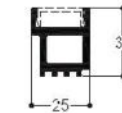

Reinforcement Grip