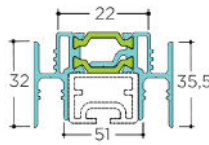

Double Rail

Triple Rail

Sash with Bead

Central sash

Sash joint profile

Cover Plate for Frame

Reinforcement 25mm Interlock

Sash Spacer for Lock

Plastic Cap for Reinforcement

Plastic Plug for Water Drainage

Plastic Cap for Interlock

IC-80418

Gasket for Profile Sash

Plastic Spacer for 25mm Interlock

Frame Rain Cover

Plastic Cover for Frame