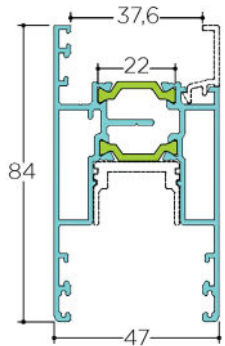

Double Rail

Triple Rail

Sash with Bead

Central sash

Sash joint profile

Cover Plate for Frame

Reinforcement 25mm Interlock

Sash Spacer for Lock

Plastic Cap for Reinforcement

Plastic Plug for Water Drainage

Plastic Cap for Interlock

IC-80418

Gasket for Profile Sash

Plastic Spacer for 25mm Interlock

Frame Rain Cover

Plastic Cover for Frame