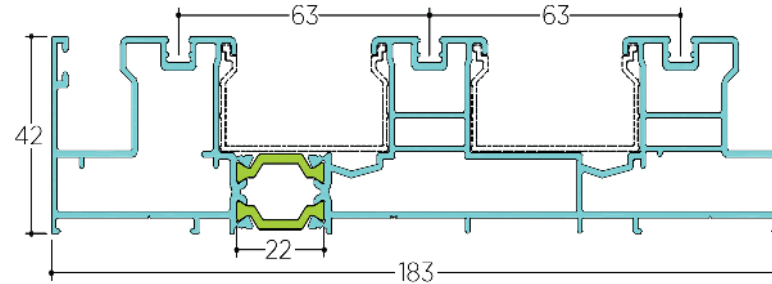

Double Rail

Triple Rail

Sash with Bead

Central sash

Sash joint profile

Cover Plate for Frame

Reinforcement 25mm Interlock

Sash Spacer for Lock

Plastic Cap for Reinforcement

Plastic Plug for Water Drainage

Plastic Cap for Interlock

IC-80418

Gasket for Profile Sash

Plastic Spacer for 25mm Interlock

Frame Rain Cover

Plastic Cover for Frame

Glass Weatherstrips 6mm

Brush 8mm

Cill 230mm

Cill 190mm

35mm Add-On

SS Running Track in 6m

Stopper for Sliding Sashes

Corner Joint for Sash