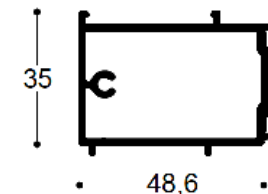

Add-On 35mm
NT 80616

35mm Add-On
NT 80616
2 x Lengths Required Either Side

Connector for Sash 25mm Interlock TV 80603	Cover for Reinforcement Profile TV 12503	Cover Cap TV 12503	Spacer for ROTO INLINE Lock TV 8011	Rod TV 5050	Cover Gasket for Rails GA 004007 (FL01)	Glazing Gasket GA 004005 (BL05)	Glass Weatherstrips 6mm GA 12411	Gasket for Interlock GA 12904	Gasket for Profile TH8045 GA 004006	Brush 8mm BR 009046	Lock Spacer TV 8011	Sliding Running Track Rail R10085	Double Side Foam Tape IC-80418
Plastic Spacer for 50mm Interlock PP 80306	Plastic Addition for TH8045 Profile PP 003007	Plastic Cap for Glass Adjoining TH8045 PS 80203	Plastic Cap for Reinforcement TV12603 PG 12617	Plastic Cap for Reinforcement TV12621 PG 12220	Plastic Cap for Reinforcement TV00627 PG 12317	Plastic Cap for Interlock Profiles PG 80210	Cover for Reinforcement TV00628 PA 00702	Dampening Stopper for Glass Sash PS 002020	Stopper for Successive Sashes ST 002002	Inox Lamina for Rail UN 001007	Non-Return Valve UN 11301	Mono Corner Cleat CJ 80714	Plastic Spacer for Rails 14mm x 8mm x 2m PP 003004 (FL31) 30mm x 8mm x 2m PP 003005 (FL32)
Plastic Plug for Water Drainage PG 009034	Component for Fixed Sash UN 007046	Single Roller for Glass Sash RO 009036	Double Roller for Glass Sash RO 009035	Quadable Roller for Glass Sash RO 80701	Sealing Plugs for Rails SR-009039 (PS-6)	Sealing Plugs for Rails SR-009040	Sealing Plugs for Rails SR-12717	IC-80408	IC-80407	Glass Sash Spacer UN 80204			
Rain Cover for 34mm Rails TV 80605	Rain Cover TV 8003	Plastic Spacer PP 80303	Reinforcement Grip TV 00627	Sash for Fixed Frame TV 27206	Clip for Glass Sash TV 80503	Cap for TV8006 TV9 922	Additional Profile for TH80110 TV 80504	Corner Joint for TH 8040 CC 007036	Corner Joint for Rails CJ 006014	Alignment Corner for Glass Sash CA 008001	Plastic Adaptor for Glass Sash PP 803004	Plastic Cover for Rails PP 803002 (PS2)	Mono Frame Channel Cover PP 12305