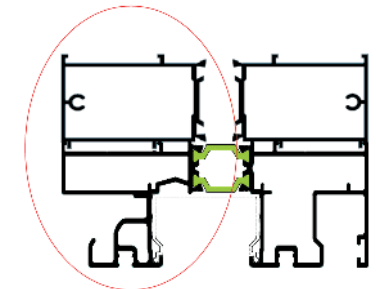

Add-On 35mm
NT 80616

35mm Add-On
NT 80616
2 x Lengths Required Either Side

Connector for Sash 25mm Interlock TV 80603	Cover for Reinforcement Profile TV 12503	Cover Cap TV 12503	Spacer for ROTO INLINE Lock TV 8011	Rod TV 5050	Cover Gasket for Rails GA 004007 (FL01)	Glazing Gasket GA 004005 (BL05)	Glass Weatherstrips 6mm GA 12411	Gasket for Interlock GA 12904	Gasket for Profile TH8045 GA 004006	Brush 8mm BR 009046	Lock Spacer TV 8011	Sliding Running Track Rail R10085	Double Side Foam Tape IC-80418
Plastic Spacer for 50mm Interlock PP 80306	Plastic Addition for TH8045 Profile PP 003007	Plastic Cap for Glass Adjoining TH8045 PS 80203	Plastic Cap for Reinforcement TV12603 PG 12617	Plastic Cap for Reinforcement TV12621 PG 12220	Plastic Cap for Reinforcement TV00627 PG 12317	Plastic Cap for Interlock Profiles PG 80210	Cover for Reinforcement TV00628 PA 00702	Dampening Stopper for Glass Sash PS 002020	Stopper for Successive Sashes ST 002002	Inox Lamina for Rail UN 001007	Non-Return Valve UN 11301	Mono Corner Cleat CJ 80714	Plastic Spacer for Rails 14mm x 8mm x 2m PP 003004 (FL31) 30mm x 8mm x 2m PP 003005 (FL32)
Plastic Plug for Water Drainage PG 009034	Component for Fixed Sash UN 007046	Single Roller for Glass Sash RO 009036	Double Roller for Glass Sash RO 009035	Quadable Roller for Glass Sash RO 80701	Sealing Plugs for Rails SR-009039 (PS-6)	Sealing Plugs for Rails SR-009040	Sealing Plugs for Rails SR-12717	IC-80408	IC-80407	Glass Sash Spacer UN 80204			
Rain Cover for 34mm Rails TV 80605	Rain Cover TV 8003	Plastic Spacer PP 80303	Reinforcement Grip TV 00627	Sash for Fixed Frame TV 27206	Clip for Glass Sash TV 80503	Cap for TV8006 TV9 922	Additional Profile for TH80110 TV 80504	Corner Joint for TH 8040 CC 007036	Corner Joint for Rails CJ 006014	Alignment Corner for Glass Sash CA 008001	Plastic Adaptor for Glass Sash PP 803004	Plastic Cover for Rails PP 803002 (PS2)	Mono Frame Channel Cover PP 12305