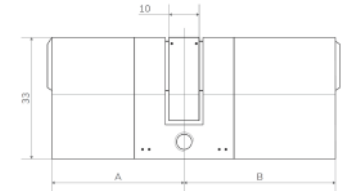

Ingenious APECS AP 3* Cylinder
Brushed Satin Nickel