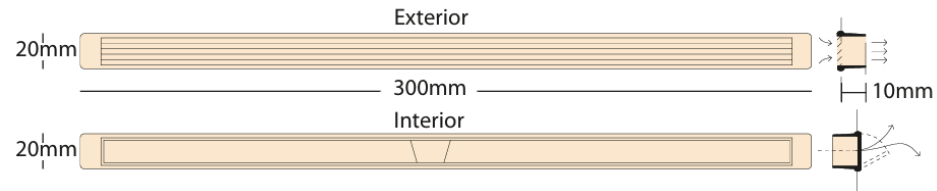

Trickle Vents in Sash