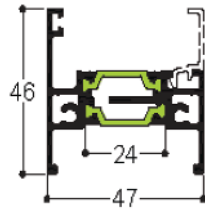

50mm Interlock
with Bead
TH 80411