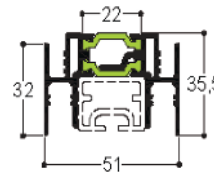

Mono Rail
TH 80107

Double Rail
TH 80113

Triple Rail
TH 8022

Sash with Bead
TH 8040

50mm Interlock
with Bead
TH 80411

25MM Interlock TV
80402

Adjoining Profile
for Glass Sash
TH 8045

Clip for Mono Rail
50mm Interlock
TV 80507