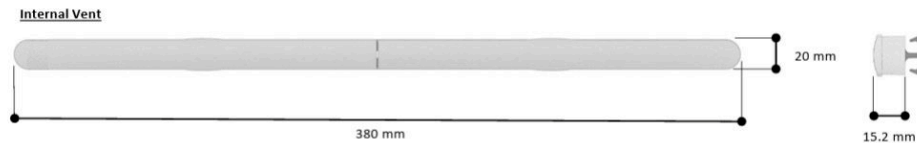

Trickle Vents in Add-on to the head