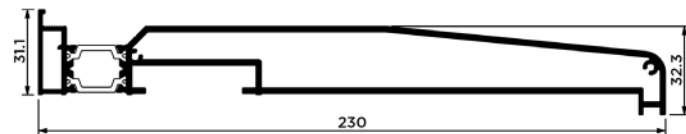

Cill 230mm
TH 80106