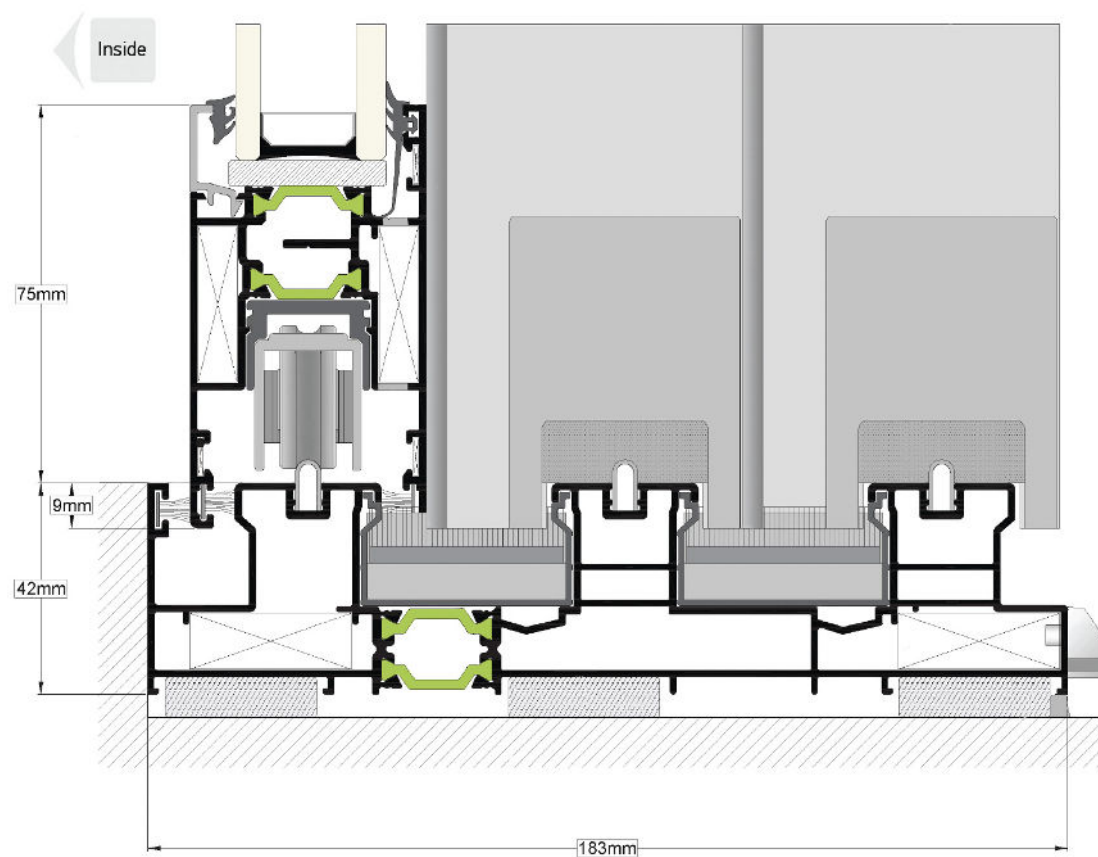

Add-On 35mm
NT 80616

35mm Add-On
NT 80616
2 x Lengths Required Either Side

Connector for Sash 25mm Interlock TV 80603	Cover for Reinforcement Profile TV 12503	Cover Cap TV 12503	Spacer for ROTO INLINE Lock TV 8011	Rod TV 5050	Cover Gasket for Rails GA 004007 (FL01)	Glazing Gasket GA 004005 (BL05)	Glass Weatherstrips 6mm GA 12411	Gasket for Interlock GA 12904	Gasket for Profile TH8045 GA 004006	Brush 8mm BR 009046	Lock Spacer TV 8011	Sliding Running Track Rail R10085	Double Side Foam Tape IC-80418
Plastic Spacer for 50mm Interlock PP 80306	Plastic Addition for TH8045 Profile PP 003007	Plastic Cap for Glass Adjoining TH8045 PS 80203	Plastic Cap for Reinforcement TV12603 PG 12617	Plastic Cap for Reinforcement TV12621 PG 12220	Plastic Cap for Reinforcement TV00627 PG 12317	Plastic Cap for Interlock Profiles PG 80210	Cover for Reinforcement TV00628 PA 00702	Dampening Stopper for Glass Sash PS 002020	Stopper for Successive Sashes ST 002002	Inox Lamina for Rail UN 001007	Non-Return Valve UN 11301	Mono Corner Cleat CJ 80714	Plastic Spacer for Rails 14mm x 8mm x 2m PP 003004 (FL31) 30mm x 8mm x 2m PP 003005 (FL32)
Plastic Plug for Water Drainage PG 009034	Component for Fixed Sash UN 007046	Single Roller for Glass Sash RO 009036	Double Roller for Glass Sash RO 009035	Quadable Roller for Glass Sash RO 80701	Sealing Plugs for Rails SR-009039 (PS-6)	Sealing Plugs for Rails SR-009040	Sealing Plugs for Rails SR-12717	IC-80408	IC-80407	Glass Sash Spacer UN 80204			
Rain Cover for 34mm Rails TV 80605	Rain Cover TV 8003	Plastic Spacer PP 80303	Reinforcement Grip TV 00627	Sash for Fixed Frame TV 27206	Clip for Glass Sash TV 80503	Cap for TV8006 TV9 922	Additional Profile for TH80110 TV 80504	Corner Joint for TH 8040 CC 007036	Corner Joint for Rails CJ 006014	Alignment Corner for Glass Sash CA 008001	Plastic Adaptor for Glass Sash PP 803004	Plastic Cover for Rails PP 803002 (PS2)	Mono Frame Channel Cover PP 12305

Double Rail Drawing

Triple Rail Drawing