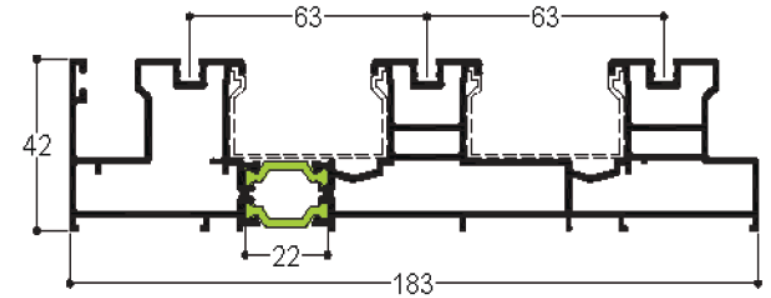

Mono Rail
TH 80107

Double Rail
TH 80113

Triple Rail
TH 8022

Sash with Bead
TH 8040

50mm Interlock
with Bead
TH 80411

25MM Interlock TV
80402

Adjoining Profile
for Glass Sash
TH 8045

Clip for Mono Rail
50mm Interlock
TV 80507

Sash Cap
TV 27501

Hook for Successive
TV 8006

Clip for 50mm Interlock Profile
TV 80505

Clip for Fixed Glass Sash
TV 47501

Cill 190mm
TH 80105

Cill 230mm
TH 80106

Reinforcement
Profile
TV 00628

Reinforcement
Profile
TV 12603