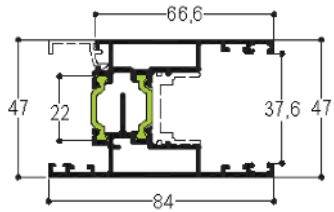

Mono Rail
TH 80107

Double Rail
TH 80113

Triple Rail
TH 8022

Sash with Bead
TH 8040

50mm Interlock
with Bead
TH 80411

25MM Interlock TV
80402

Adjoining Profile
for Glass Sash
TH 8045

Clip for Mono Rail
50mm Interlock
TV 80507