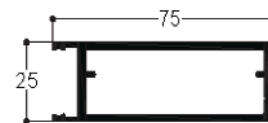

Reinforcement
Profile
TV 12603