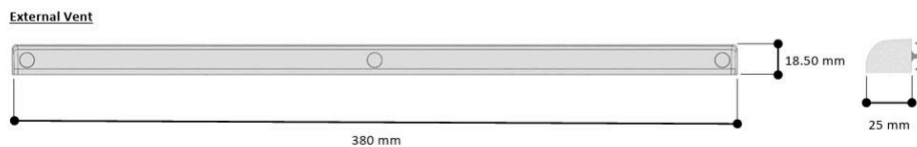

Duplex Patio Lock 8004 and Keep 8003

MK3 P Handles

Mila Prolinea D Handles

BLU Stainless Steel Handles

Ingenious APECS AP 3* Cylinder
Brushed Satin Nickel

Trickle Vents in Sash

Trickle Vents in Add-on to the head

Double Rail Drawing

Triple Rail Drawing