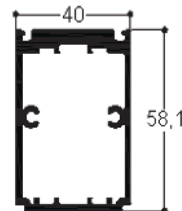

Reinforcement
Profile
TV 00628