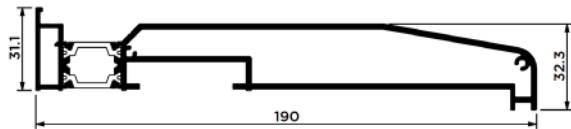

Cill 190mm
TH 80105