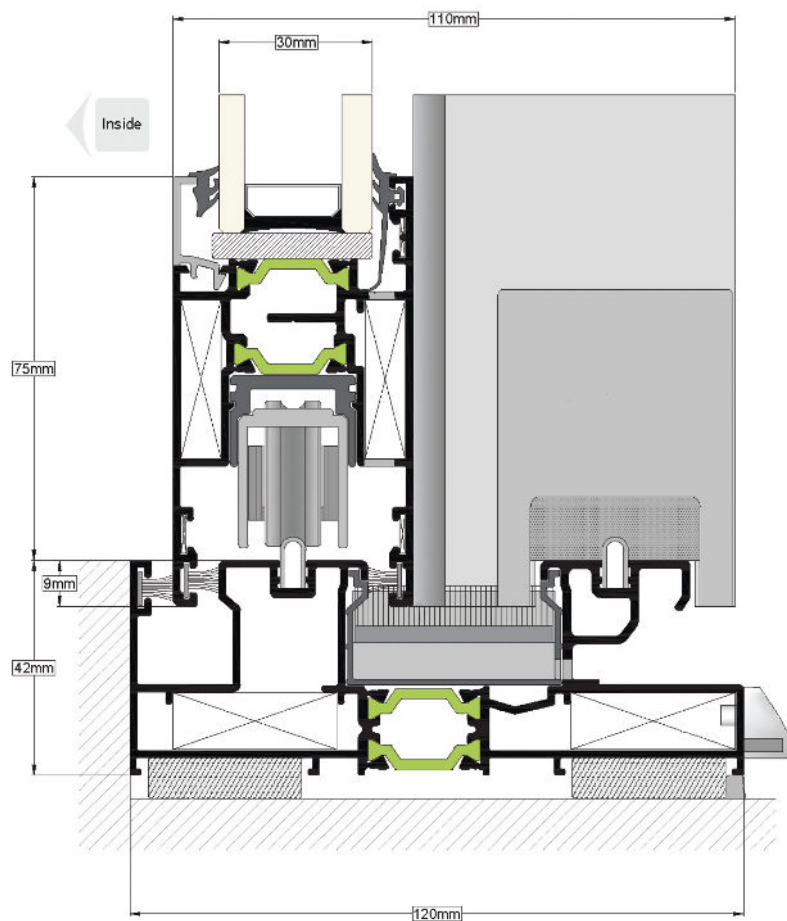

Add-On 35mm
NT 80616

35mm Add-On
NT 80616
2 x Lengths Required Either Side

Connector for Sash 25mm Interlock TV 80603	Cover for Reinforcement Profile TV 12503	Cover Cap TV 12503	Spacer for ROTO INLINE Lock TV 8011	Rod TV 5050	Cover Gasket for Rails GA 004007 (FL01)	Glazing Gasket GA 004005 (BL05)	Glass Weatherstrips 6mm GA 12411	Gasket for Interlock GA 12904	Gasket for Profile TH8045 GA 004006	Brush 8mm BR 009046	Lock Spacer TV 8011	Sliding Running Track Rail R10085	Double Side Foam Tape IC-80418
Plastic Spacer for 50mm Interlock PP 80306	Plastic Addition for TH8045 Profile PP 003007	Plastic Cap for Glass Adjoining TH8045 PS 80203	Plastic Cap for Reinforcement TV12603 PG 12617	Plastic Cap for Reinforcement TV12621 PG 12220	Plastic Cap for Reinforcement TV00627 PG 12317	Plastic Cap for Interlock Profiles PG 80210	Cover for Reinforcement TV00628 PA 00702	Dampening Stopper for Glass Sash PS 002020	Stopper for Successive Sashes ST 002002	Inox Lamina for Rail UN 001007	Non-Return Valve UN 11301	Mono Corner Cleat CJ 80714	Plastic Spacer for Rails 14mm x 8mm x 2m PP 003004 (FL31) 30mm x 8mm x 2m PP 003005 (FL32)
Plastic Plug for Water Drainage PG 009034	Component for Fixed Sash UN 007046	Single Roller for Glass Sash RO 009036	Double Roller for Glass Sash RO 009035	Quadable Roller for Glass Sash RO 80701	Sealing Plugs for Rails SR-009039 (PS-6)	Sealing Plugs for Rails SR-009040	Sealing Plugs for Rails SR-12717	IC-80408	IC-80407	Glass Sash Spacer UN 80204			
Rain Cover for 34mm Rails TV 80605	Rain Cover TV 8003	Plastic Spacer PP 80303	Reinforcement Grip TV 00627	Sash for Fixed Frame TV 27206	Clip for Glass Sash TV 80503	Cap for TV8006 TV9 922	Additional Profile for TH80110 TV 80504	Corner Joint for TH 8040 CC 007036	Corner Joint for Rails CJ 006014	Alignment Corner for Glass Sash CA 008001	Plastic Adaptor for Glass Sash PP 803004	Plastic Cover for Rails PP 803002 (PS2)	Mono Frame Channel Cover PP 12305

Double Rail Drawing

Triple Rail Drawing