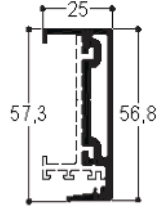

Mono Rail
TH 80107

Double Rail
TH 80113

Triple Rail
TH 8022

Sash with Bead
TH 8040

50mm Interlock
with Bead
TH 80411

25MM Interlock TV
80402

Adjoining Profile
for Glass Sash
TH 8045

Clip for Mono Rail
50mm Interlock
TV 80507