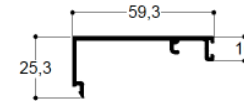

Mono Rail
TH 80107

Double Rail
TH 80113

Triple Rail
TH 8022

Sash with Bead
TH 8040

50mm Interlock
with Bead
TH 80411

25MM Interlock TV
80402

Adjoining Profile
for Glass Sash
TH 8045

Clip for Mono Rail
50mm Interlock
TV 80507

Sash Cap
TV 27501

Hook for Successive
TV 8006

Clip for 50mm Interlock Profile
TV 80505

Clip for Fixed Glass Sash
TV 47501

Cill 190mm
TH 80105

Cill 230mm
TH 80106

Reinforcement
Profile
TV 00628

Reinforcement
Profile
TV 12603