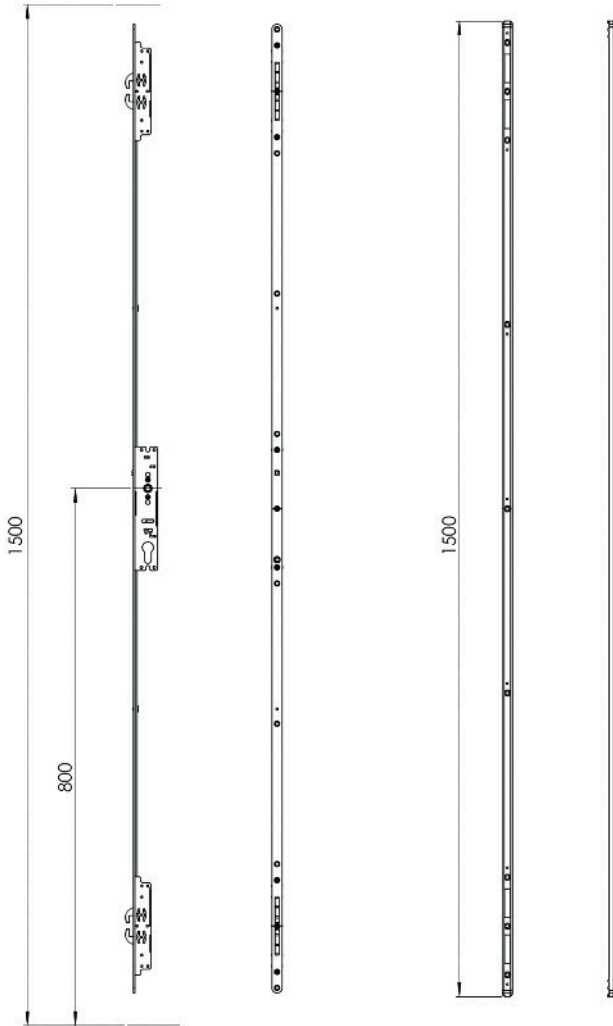

Add-On 35mm
NT 80616

35mm Add-On
NT 80616
2 x Lengths Required Either Side

Connector for Sash 25mm Interlock TV 80603	Cover for Reinforcement Profile TV 12503	Cover Cap TV 12503	Spacer for ROTO INLINE Lock TV 8011	Rod TV 5050	Cover Gasket for Rails GA 004007 (FL01)	Glazing Gasket GA 004005 (BL05)	Glass Weatherstrips 6mm GA 12411	Gasket for Interlock GA 12904	Gasket for Profile TH8045 GA 004006	Brush 8mm BR 009046	Lock Spacer TV 8011	Sliding Running Track Rail R10085	Double Side Foam Tape IC-80418
Plastic Spacer for 50mm Interlock PP 80306	Plastic Addition for TH8045 Profile PP 003007	Plastic Cap for Glass Adjoining TH8045 PS 80203	Plastic Cap for Reinforcement TV12603 PG 12617	Plastic Cap for Reinforcement TV12621 PG 12220	Plastic Cap for Reinforcement TV00627 PG 12317	Plastic Cap for Interlock Profiles PG 80210	Cover for Reinforcement TV00628 PA 00702	Dampening Stopper for Glass Sash PS 002020	Stopper for Successive Sashes ST 002002	Inox Lamina for Rail UN 001007	Non-Return Valve UN 11301	Mono Corner Cleat CJ 80714	Plastic Spacer for Rails 14mm x 8mm x 2m PP 003004 (FL31) 30mm x 8mm x 2m PP 003005 (FL32)
Plastic Plug for Water Drainage PG 009034	Component for Fixed Sash UN 007046	Single Roller for Glass Sash RO 009036	Double Roller for Glass Sash RO 009035	Quadable Roller for Glass Sash RO 80701	Sealing Plugs for Rails SR-009039 (PS-6)	Sealing Plugs for Rails SR-009040	Sealing Plugs for Rails SR-12717	IC-80408	IC-80407	Glass Sash Spacer UN 80204			
Rain Cover for 34mm Rails TV 80605	Rain Cover TV 8003	Plastic Spacer PP 80303	Reinforcement Grip TV 00627	Sash for Fixed Frame TV 27206	Clip for Glass Sash TV 80503	Cap for TV8006 TV9 922	Additional Profile for TH80110 TV 80504	Corner Joint for TH 8040 CC 007036	Corner Joint for Rails CJ 006014	Alignment Corner for Glass Sash CA 008001	Plastic Adaptor for Glass Sash PP 803004	Plastic Cover for Rails PP 803002 (PS2)	Mono Frame Channel Cover PP 12305

Double Rail Drawing

Triple Rail Drawing