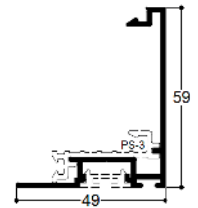

Mono Rail
TH 80107

Double Rail
TH 80113

Triple Rail
TH 8022

Sash with Bead
TH 8040

50mm Interlock
with Bead
TH 80411

25MM Interlock TV
80402

Adjoining Profile
for Glass Sash
TH 8045

Clip for Mono Rail
50mm Interlock
TV 80507

Sash Cap
TV 27501

Hook for Successive
TV 8006

Clip for 50mm Interlock Profile
TV 80505

Clip for Fixed Glass Sash
TV 47501

Cill 190mm
TH 80105

Cill 230mm
TH 80106

Reinforcement
Profile
TV 00628

Reinforcement
Profile
TV 12603