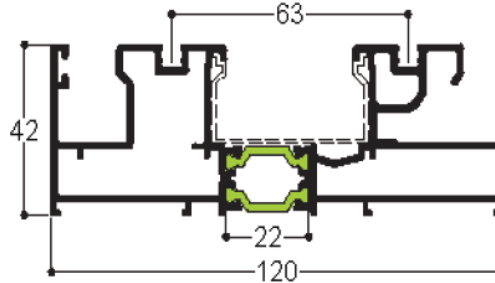

Mono Rail
TH 80107

Double Rail
TH 80113

Triple Rail
TH 8022

Sash with Bead
TH 8040

50mm Interlock
with Bead
TH 80411

25MM Interlock TV
80402

Adjoining Profile
for Glass Sash
TH 8045

Clip for Mono Rail
50mm Interlock
TV 80507