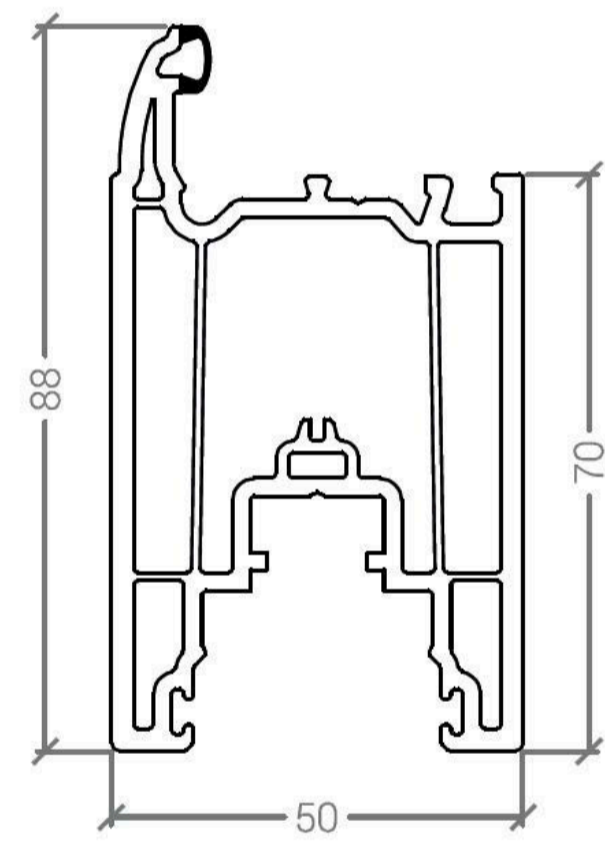

Outer Frame

Sculptured Sash

Midrail

Sash Reinforcement

Threshold

Aluminium Interlock

Stainless Steel Track

3/4 Pane Adaptor

Interlock Trim

Drainage Cover

Head Trim

Blanking Strip

28mm Bead

Glazing Flipper

Brush Pile
4.8mm Base

Interlock Brush Pile
9mm Base

Glazing Platform

Fixed Sash
Cleat

3/4 Pane Adaptor
End Cap

Fixed Sash
Packer

Centre Seal

Crash Stop Kit

Duplex Patio Lock 8004 and Keep 8003

Standard MK3

50mm Add-on and Optional Vent

35/35 Nickel Cylinder