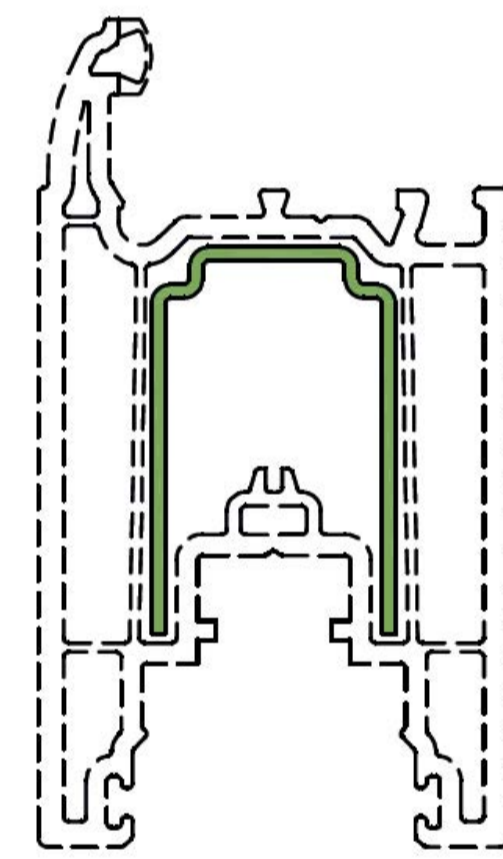

Outer Frame

Sculptured Sash

Midrail

Sash Reinforcement

Threshold

Aluminium Interlock

Stainless Steel Track

3/4 Pane Adaptor

Interlock Trim

Drainage Cover

Head Trim

Blanking Strip

28mm Bead

Glazing Flipper

Brush Pile
4.8mm Base

Interlock Brush Pile
9mm Base

Glazing Platform

Fixed Sash
Cleat

3/4 Pane Adaptor
End Cap

Fixed Sash
Packer

Centre Seal

Crash Stop Kit

Duplex Patio Lock 8004 and Keep 8003

Standard MK3

50mm Add-on and Optional Vent

35/35 Nickel Cylinder