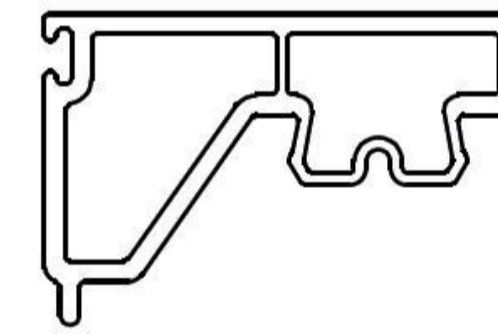

Outer Frame

Sculptured Sash

Midrail

Sash Reinforcement

Threshold

Aluminium Interlock

Stainless Steel Track

3/4 Pane Adaptor

Interlock Trim

Drainage Cover

Head Trim

Blanking Strip

28mm Bead

Glazing Flipper

Brush Pile
4.8mm Base

Interlock Brush Pile
9mm Base

Glazing Platform

Fixed Sash
Cleat

3/4 Pane Adaptor
End Cap

Fixed Sash
Packer

Centre Seal

Crash Stop Kit

Duplex Patio Lock 8004 and Keep 8003

Standard MK3

50mm Add-on and Optional Vent

35/35 Nickel Cylinder