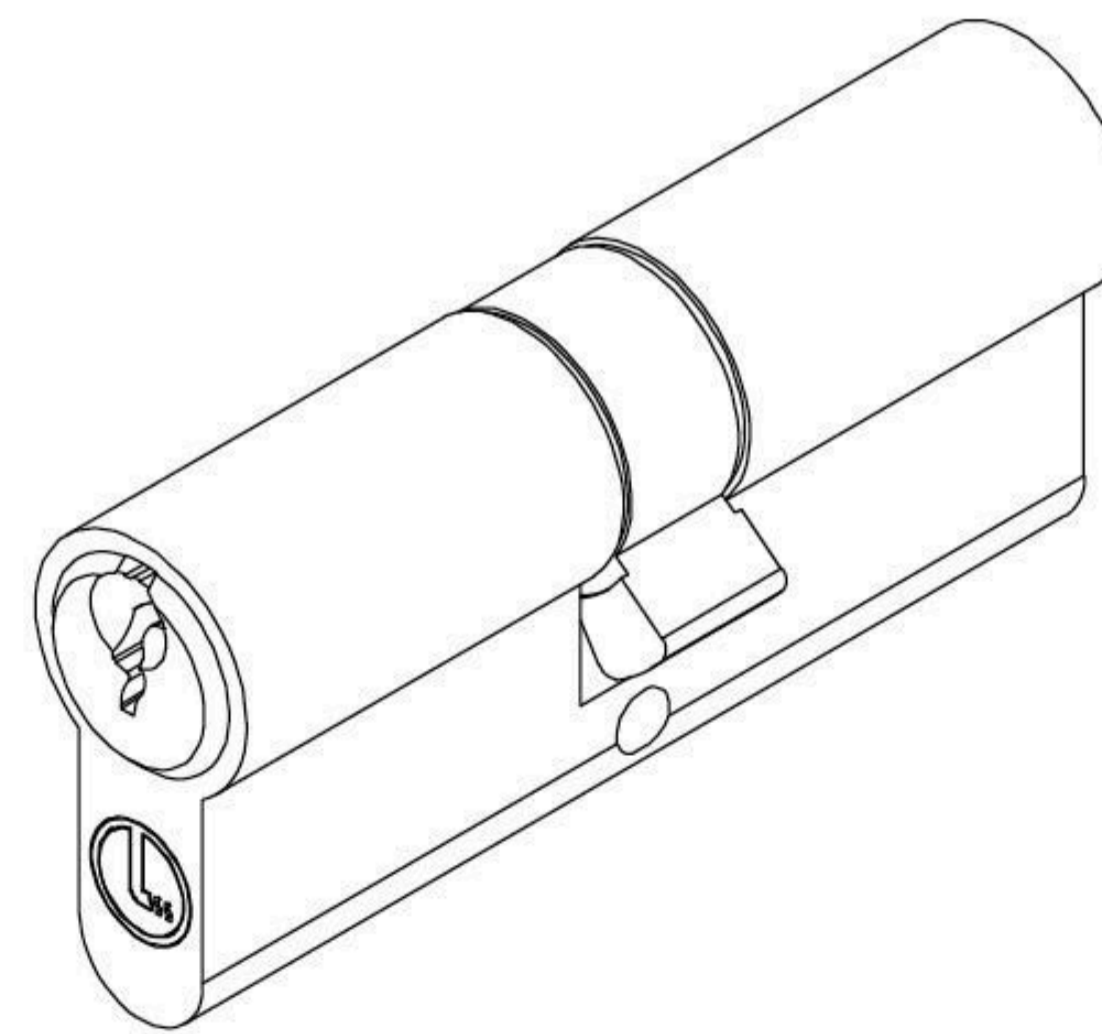

Outer Frame

Sculptured Sash

Midrail

Sash Reinforcement

Threshold

Aluminium Interlock

Stainless Steel Track

3/4 Pane Adaptor

Interlock Trim

Drainage Cover

Head Trim

Blanking Strip

28mm Bead

Glazing Flipper

Brush Pile
4.8mm Base

Interlock Brush Pile
9mm Base

Glazing Platform

Fixed Sash
Cleat

3/4 Pane Adaptor
End Cap

Fixed Sash
Packer

Centre Seal

Crash Stop Kit

Duplex Patio Lock 8004 and Keep 8003

Standard MK3

50mm Add-on and Optional Vent

35/35 Nickel Cylinder