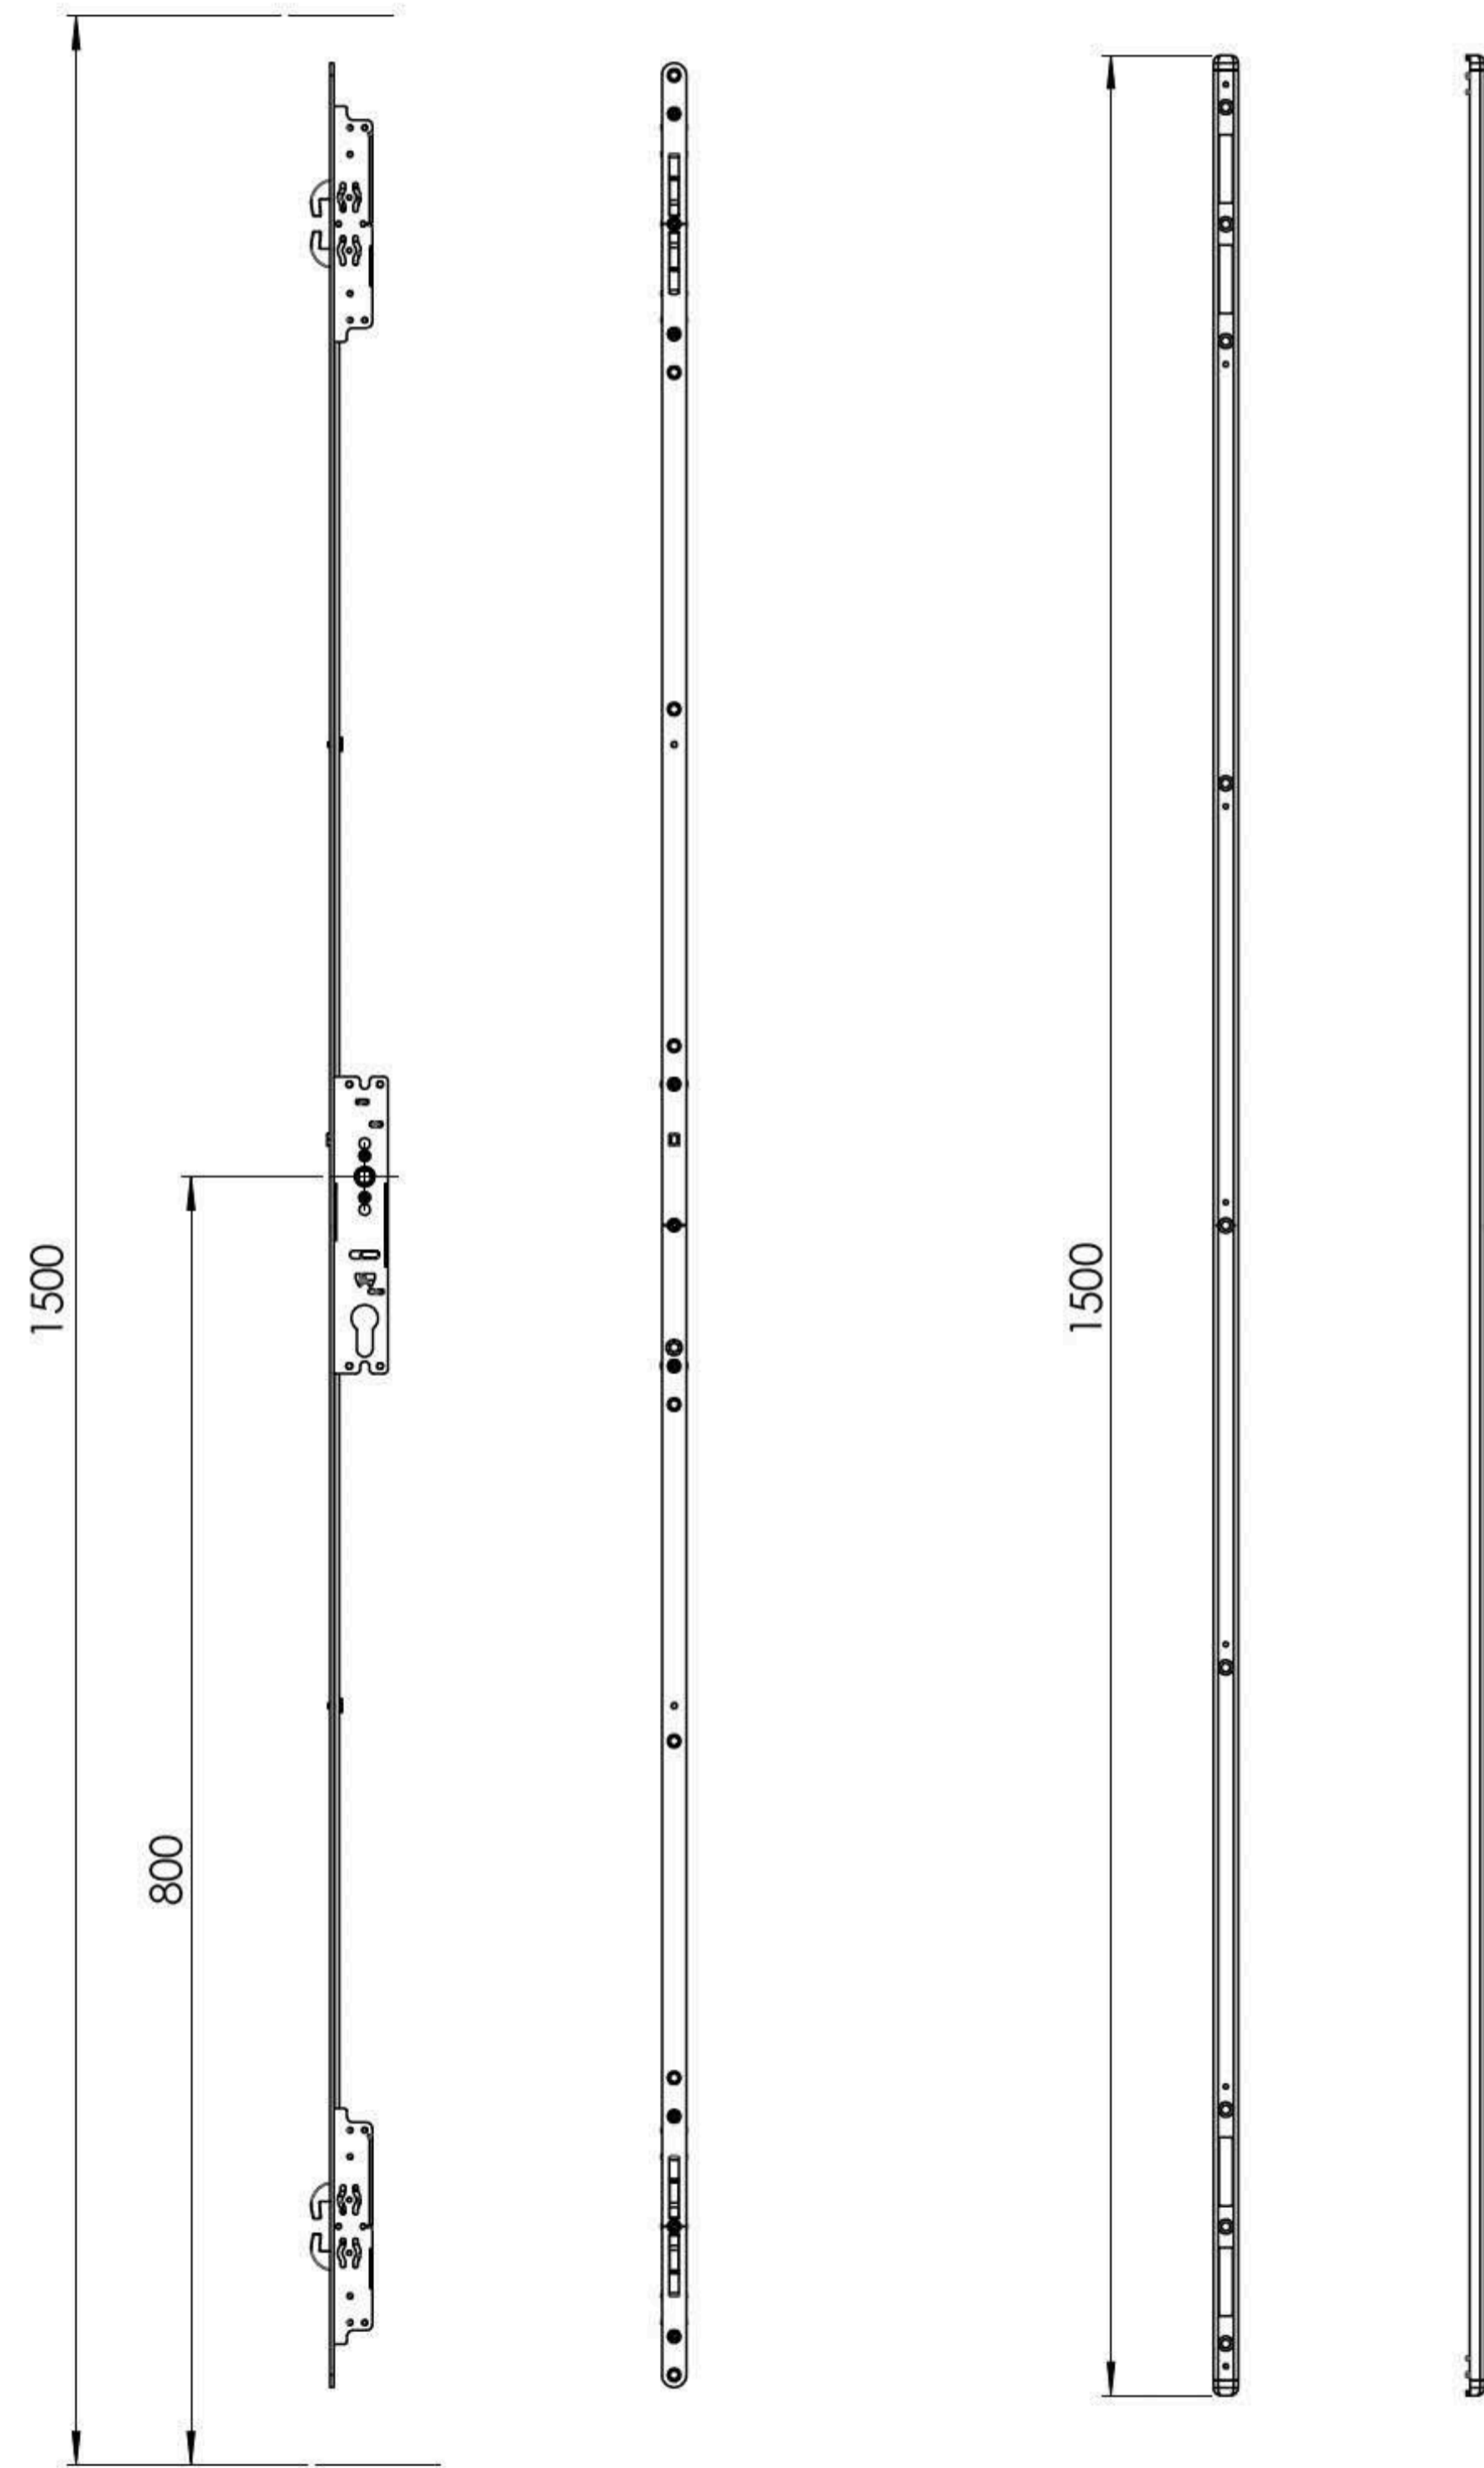

Glazing Platform

Fixed Sash
Cleat

3/4 Pane Adaptor
End Cap

Fixed Sash
Packer

Duplex Patio Lock 8004 and Keep 8003