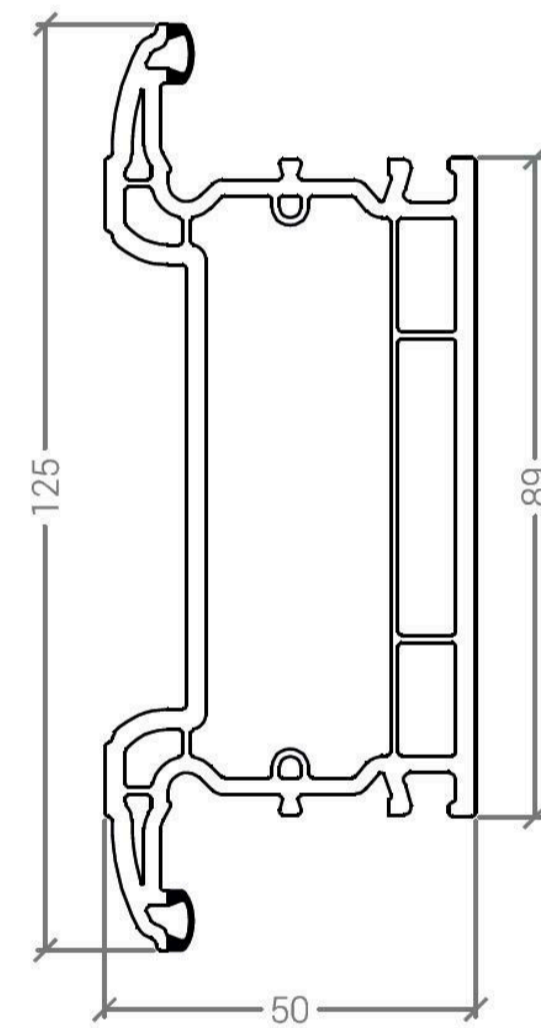

Outer Frame

Sculptured Sash

Midrail

Sash Reinforcement

Threshold

Aluminium Interlock

Stainless Steel Track

3/4 Pane Adaptor

Interlock Trim

Drainage Cover

Head Trim

Blanking Strip

28mm Bead

Glazing Flipper

Brush Pile
4.8mm Base

Interlock Brush Pile
9mm Base

Glazing Platform

Fixed Sash
Cleat

3/4 Pane Adaptor
End Cap

Fixed Sash
Packer

Centre Seal

Crash Stop Kit

Duplex Patio Lock 8004 and Keep 8003

Standard MK3

50mm Add-on and Optional Vent

35/35 Nickel Cylinder