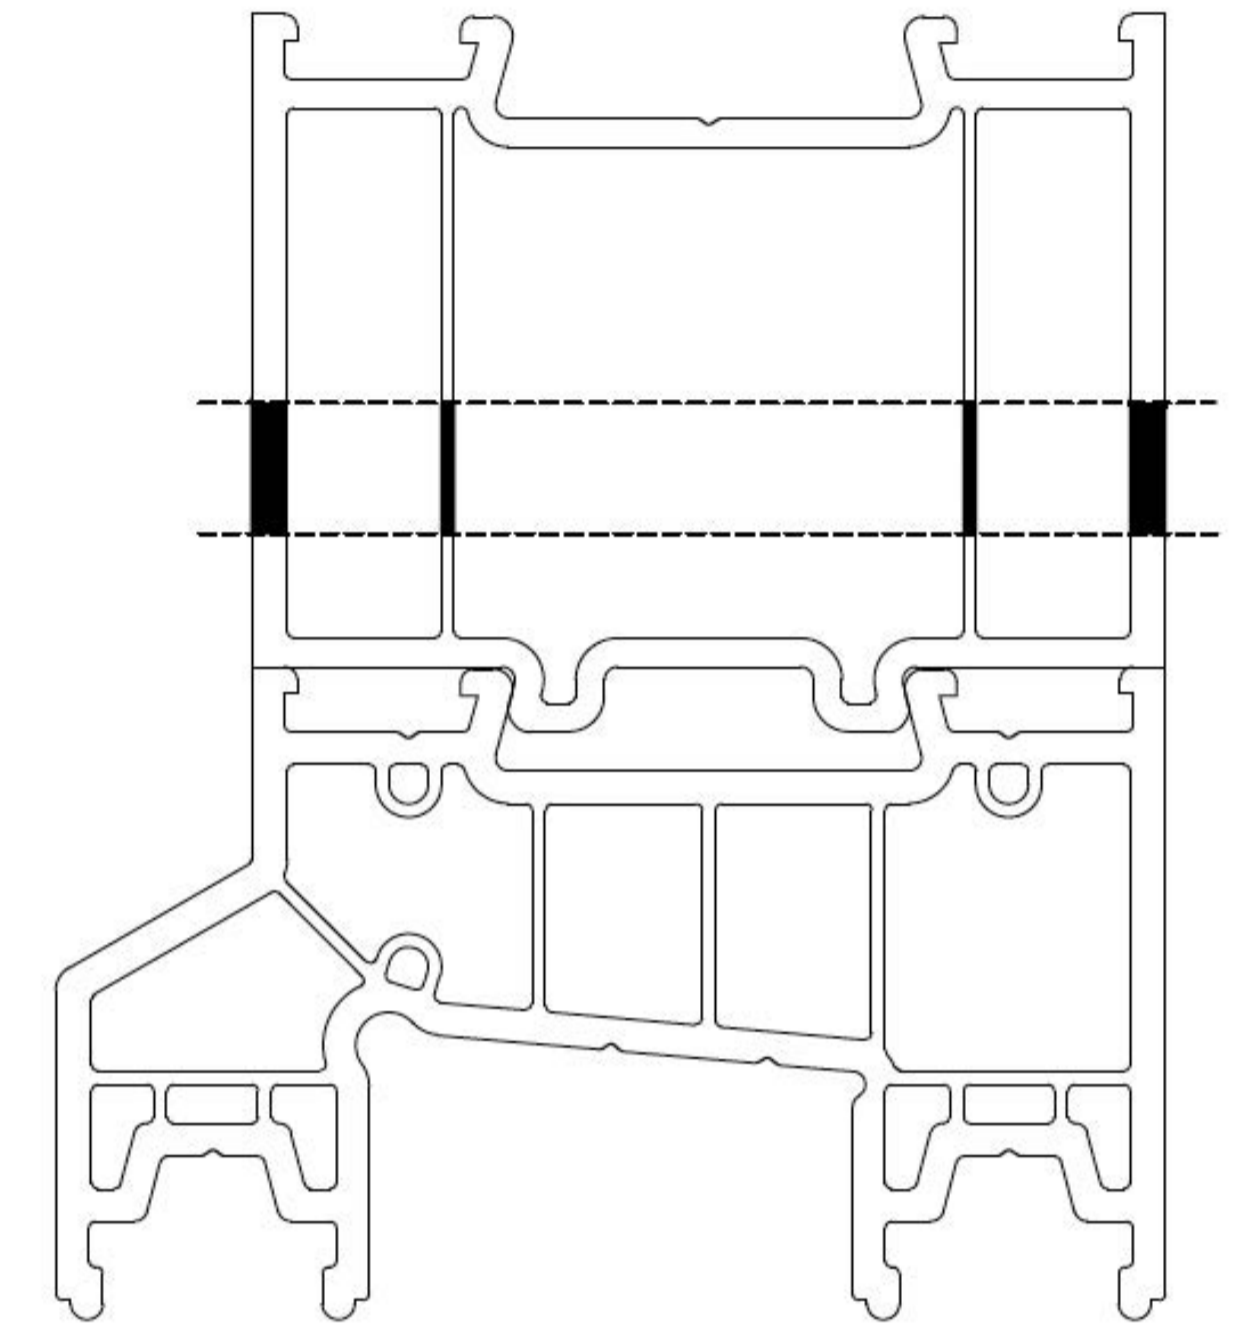

Interlock Trim

Drainage Cover

Head Trim

Blanking Strip

28mm Bead

Glazing Flipper

Brush Pile
4.8mm Base

Interlock Brush Pile
9mm Base

Glazing Platform

Fixed Sash
Cleat

3/4 Pane Adaptor
End Cap

Fixed Sash
Packer

Centre Seal

Crash Stop Kit

Duplex Patio Lock 8004 and Keep 8003

Standard MK3