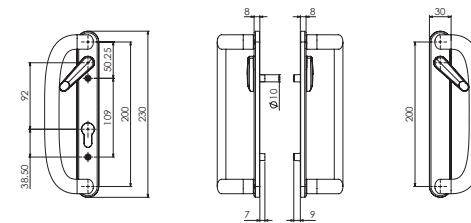

ProLinea Patio Handle

TECHNICAL DRAWINGS

1. Internal PZ with lever/External PZ with lever

2. Internal PZ with lever/External blind with lever

3. Internal PZ with lever/External blank

4. Internal blind/External blind

5. Internal blind with lever/External blank

6. Internal blind/External blank

PART NUMBERS

Version	Polished Gold	Polished Chrome	Smooth Satin Chrome	Smokey Chrome	Black	White
1. Internal/External with PZ	108804	108800	108806	108805	108807	108808
2. Internal PZ with lever/External blind with lever	108814	108810	108816	108815	108817	108818
3. Internal PZ with lever/External blank	108824	108820	108826	108825	108827	108828
4. Internal blind/External blind	108854	108850	108856	108855	108857	108858
5. Internal blind with lever/External blank	108844	108840	108846	108845	108847	108848
6. Internal blind/External blank	108834	108830	108836	108835	108837	108838