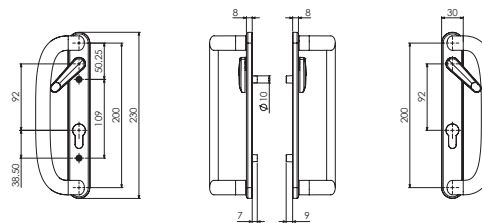

ProLinea Patio Handle

TECHNICAL DRAWINGS

1. Internal PZ with lever/External PZ with lever

2. Internal PZ with lever/External blind with lever

3. Internal PZ with lever/External blank

4. Internal blind/External blind

5. Internal blind with lever/External blank

6. Internal blind/External blank

PART NUMBERS

Version	Polished Gold	Polished Chrome	Smooth Satin Chrome	Smokey Chrome	Black	White
1. Internal/External with PZ	108804	108800	108806	108805	108807	108808
2. Internal PZ with lever/External blind with lever	108814	108810	108816	108815	108817	108818
3. Internal PZ with lever/External blank	108824	108820	108826	108825	108827	108828
4. Internal blind/External blind	108854	108850	108856	108855	108857	108858
5. Internal blind with lever/External blank	108844	108840	108846	108845	108847	108848
6. Internal blind/External blank	108834	108830	108836	108835	108837	108838