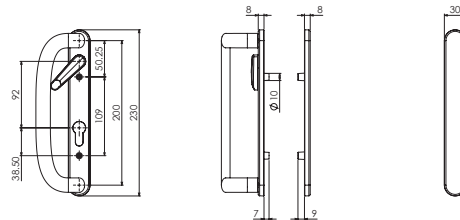

ProLinea Patio Handle

TECHNICAL DRAWINGS

1. Internal PZ with lever/External PZ with lever

2. Internal PZ with lever/External blind with lever

3. Internal PZ with lever/External blank

4. Internal blind/External blind

5. Internal blind with lever/External blank

6. Internal blind/External blank

PART NUMBERS

Version	Polished Gold	Polished Chrome	Smooth Satin Chrome	Smokey Chrome	Black	White
1. Internal/External with PZ	108804	108800	108806	108805	108807	108808
2. Internal PZ with lever/External blind with lever	108814	108810	108816	108815	108817	108818
3. Internal PZ with lever/External blank	108824	108820	108826	108825	108827	108828
4. Internal blind/External blind	108854	108850	108856	108855	108857	108858
5. Internal blind with lever/External blank	108844	108840	108846	108845	108847	108848
6. Internal blind/External blank	108834	108830	108836	108835	108837	108838