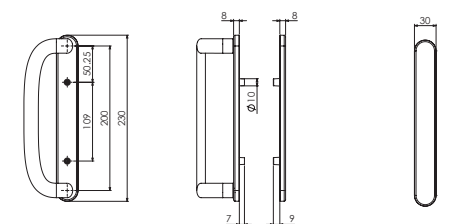

ProLinea Patio Handle

TECHNICAL DRAWINGS

1. Internal PZ with lever/External PZ with lever

2. Internal PZ with lever/External blind with lever

3. Internal PZ with lever/External blank

4. Internal blind/External blind

5. Internal blind with lever/External blank

6. Internal blind/External blank

PART NUMBERS

Version	Polished Gold	Polished Chrome	Smooth Satin Chrome	Smokey Chrome	Black	White
1. Internal/External with PZ	108804	108800	108806	108805	108807	108808
2. Internal PZ with lever/External blind with lever	108814	108810	108816	108815	108817	108818
3. Internal PZ with lever/External blank	108824	108820	108826	108825	108827	108828
4. Internal blind/External blind	108854	108850	108856	108855	108857	108858
5. Internal blind with lever/External blank	108844	108840	108846	108845	108847	108848
6. Internal blind/External blank	108834	108830	108836	108835	108837	108838