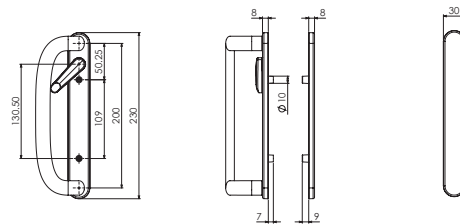

ProLinea Patio Handle

TECHNICAL DRAWINGS

1. Internal PZ with lever/External PZ with lever

2. Internal PZ with lever/External blind with lever

3. Internal PZ with lever/External blank

4. Internal blind/External blind

5. Internal blind with lever/External blank

6. Internal blind/External blank

PART NUMBERS

Version	Polished Gold	Polished Chrome	Smooth Satin Chrome	Smokey Chrome	Black	White
1. Internal/External with PZ	108804	108800	108806	108805	108807	108808
2. Internal PZ with lever/External blind with lever	108814	108810	108816	108815	108817	108818
3. Internal PZ with lever/External blank	108824	108820	108826	108825	108827	108828
4. Internal blind/External blind	108854	108850	108856	108855	108857	108858
5. Internal blind with lever/External blank	108844	108840	108846	108845	108847	108848
6. Internal blind/External blank	108834	108830	108836	108835	108837	108838