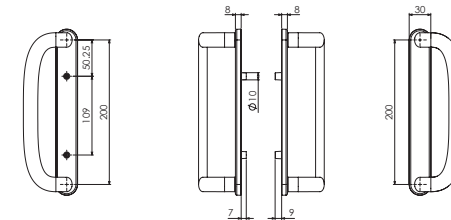

ProLinea Patio Handle

TECHNICAL DRAWINGS

1. Internal PZ with lever/External PZ with lever

2. Internal PZ with lever/External blind with lever

3. Internal PZ with lever/External blank

4. Internal blind/External blind

5. Internal blind with lever/External blank

6. Internal blind/External blank

PART NUMBERS

Version	Polished Gold	Polished Chrome	Smooth Satin Chrome	Smokey Chrome	Black	White
1. Internal/External with PZ	108804	108800	108806	108805	108807	108808
2. Internal PZ with lever/External blind with lever	108814	108810	108816	108815	108817	108818
3. Internal PZ with lever/External blank	108824	108820	108826	108825	108827	108828
4. Internal blind/External blind	108854	108850	108856	108855	108857	108858
5. Internal blind with lever/External blank	108844	108840	108846	108845	108847	108848
6. Internal blind/External blank	108834	108830	108836	108835	108837	108838