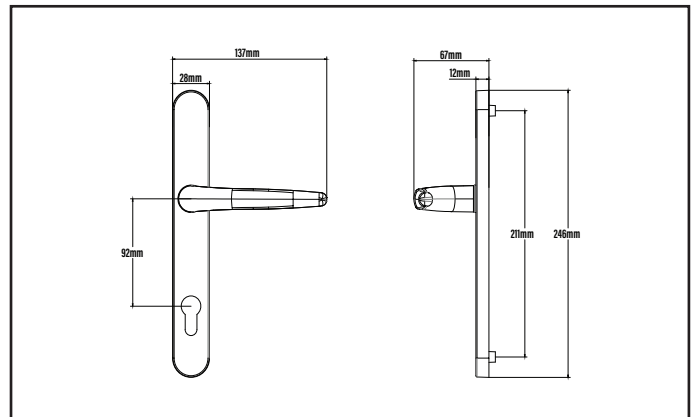

FEATURES & BENEFITS

- Elegant ergonomic design with superior aesthetics.
- Part of the Apex range of premium quality hardware.
- Supplied with screws & spindles suitable for door thicknesses of 38-72mm.
 - Fixed spring assisted, guaranteeing horizontal handle return after every operation.
 - Improved method of fixing lever to the backplate ensuring durability.
- Additional material around the cylinder hole to avoid 'slippage of cylinder'.
 - Available in inline lever, lever/pad and offset lever/lever.
- Nine finishes available; White, Black, Chrome, Gold, Satin Silver, Flint, Tungsten, Anthracite Grey and Antique Black.
 - 10 Year mechanical guarantee.
 - 10 Year surface guarantee on powder coated finishes.
 - 5 Year surface guarantee on plated finishes.
 - Coating tested to BS.EN: 2007 Grade 5.

APEX

APEX LEVER/LEVER DOOR HANDLE

INLINE LEVER/LEVER INTERNAL HANDLE

INLINE LEVER/LEVER EXTERNAL HANDLE

OFFSET LEVER/LEVER INTERNAL HANDLE

OFFSET LEVER/LEVER EXTERNAL HANDLE

PACKAGING

Each outer box contains 10 individually boxed handles, each with screws and spindles included.