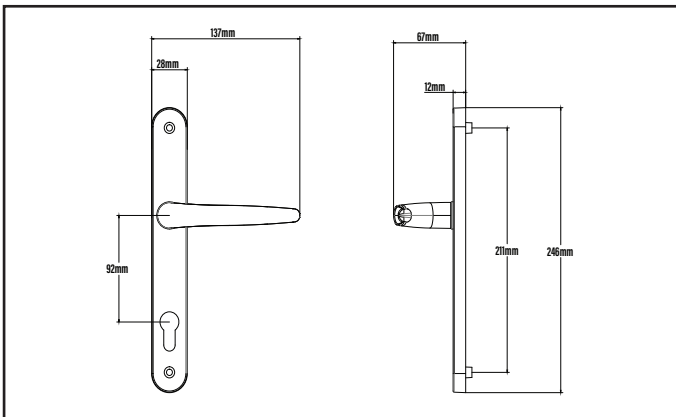

FEATURES & BENEFITS

- Elegant ergonomic design with superior aesthetics.
- Part of the Apex range of premium quality hardware.
- Supplied with screws & spindles suitable for door thicknesses of 38-72mm.
 - Fixed spring assisted, guaranteeing horizontal handle return after every operation.
 - Improved method of fixing lever to the backplate ensuring durability.
- Additional material around the cylinder hole to avoid 'slippage of cylinder'.
 - Available in inline lever, lever/pad and offset lever/lever.
- Nine finishes available; White, Black, Chrome, Gold, Satin Silver, Flint, Tungsten, Anthracite Grey and Antique Black.
 - 10 Year mechanical guarantee.
 - 10 Year surface guarantee on powder coated finishes.
 - 5 Year surface guarantee on plated finishes.
 - Coating tested to BS.EN: 2007 Grade 5.

APEX

APEX LEVER/LEVER DOOR HANDLE

INLINE LEVER/LEVER INTERNAL HANDLE

INLINE LEVER/LEVER EXTERNAL HANDLE

OFFSET LEVER/LEVER INTERNAL HANDLE

OFFSET LEVER/LEVER EXTERNAL HANDLE

PACKAGING

Each outer box contains 10 individually boxed handles, each with screws and spindles included.