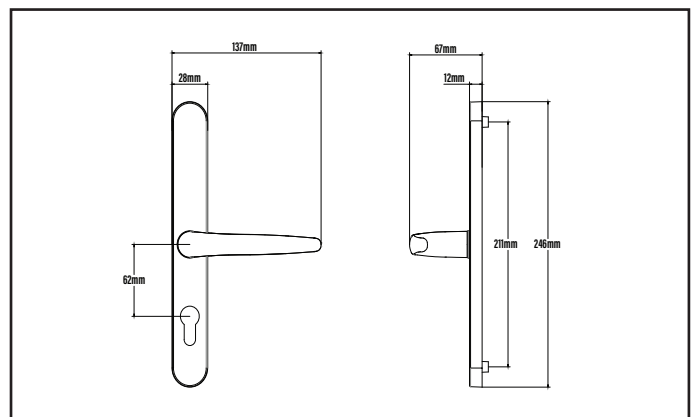

APEX

APEX LEVER/LEVER DOOR HANDLE

INLINE LEVER/LEVER INTERNAL HANDLE

INLINE LEVER/LEVER EXTERNAL HANDLE

OFFSET LEVER/LEVER INTERNAL HANDLE

OFFSET LEVER/LEVER EXTERNAL HANDLE

PACKAGING

Each outer box contains 10 individually boxed handles, each with screws and spindles included.