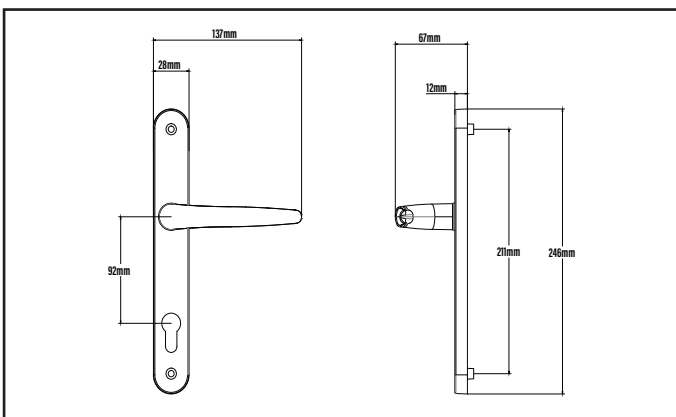

APEX

APEX LEVER/LEVER DOOR HANDLE

INLINE LEVER/LEVER INTERNAL HANDLE

INLINE LEVER/LEVER EXTERNAL HANDLE

OFFSET LEVER/LEVER INTERNAL HANDLE

OFFSET LEVER/LEVER EXTERNAL HANDLE

PACKAGING

Each outer box contains 10 individually boxed handles, each with screws and spindles included.