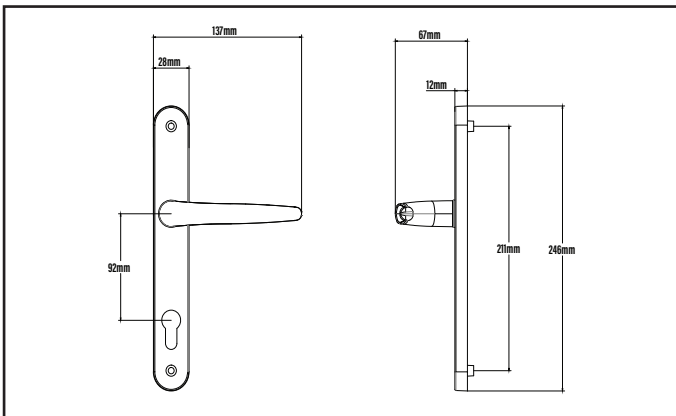

APEX

APEX LEVER/LEVER DOOR HANDLE

INLINE LEVER/LEVER INTERNAL HANDLE

INLINE LEVER/LEVER EXTERNAL HANDLE

OFFSET LEVER/LEVER INTERNAL HANDLE

OFFSET LEVER/LEVER EXTERNAL HANDLE

PACKAGING

Each outer box contains 10 individually boxed handles, each with screws and spindles included.