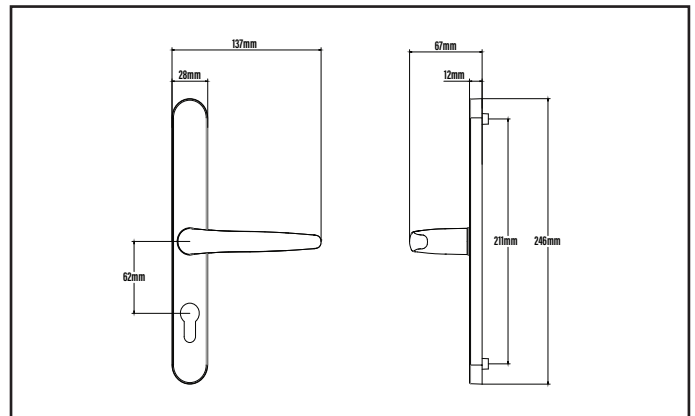

APEX

APEX LEVER/LEVER DOOR HANDLE

INLINE LEVER/LEVER INTERNAL HANDLE

INLINE LEVER/LEVER EXTERNAL HANDLE

OFFSET LEVER/LEVER INTERNAL HANDLE

OFFSET LEVER/LEVER EXTERNAL HANDLE

PACKAGING

Each outer box contains 10 individually boxed handles, each with screws and spindles included.