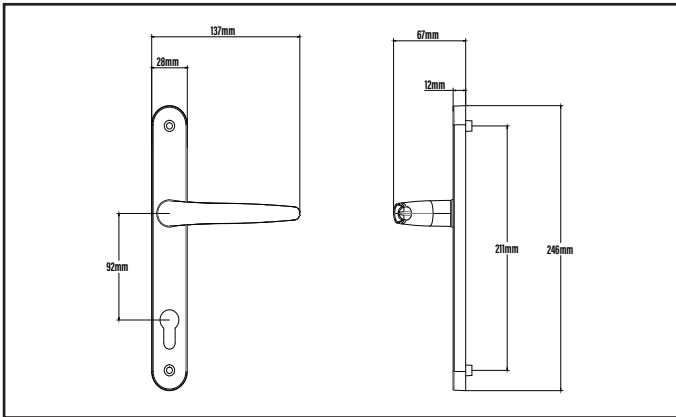

FEATURES & BENEFITS

- Elegant ergonomic design with superior aesthetics.
- Part of the Apex range of premium quality hardware.
- Supplied with screws & spindles suitable for door thicknesses of 38-72mm.
 - Fixed spring assisted, guaranteeing horizontal handle return after every operation.
 - Improved method of fixing lever to the backplate ensuring durability.
- Additional material around the cylinder hole to avoid 'slippage of cylinder'.
 - Available in inline lever, lever/pad and offset lever/lever.
- Nine finishes available; White, Black, Chrome, Gold, Satin Silver, Flint, Tungsten, Anthracite Grey and Antique Black.
 - 10 Year mechanical guarantee.
 - 10 Year surface guarantee on powder coated finishes.
 - 5 Year surface guarantee on plated finishes.
 - Coating tested to BS.EN: 2007 Grade 5.

APEX

APEX LEVER/LEVER DOOR HANDLE

INLINE LEVER/LEVER INTERNAL HANDLE

INLINE LEVER/LEVER EXTERNAL HANDLE

OFFSET LEVER/LEVER INTERNAL HANDLE

OFFSET LEVER/LEVER EXTERNAL HANDLE

PACKAGING

Each outer box contains 10 individually boxed handles, each with screws and spindles included.