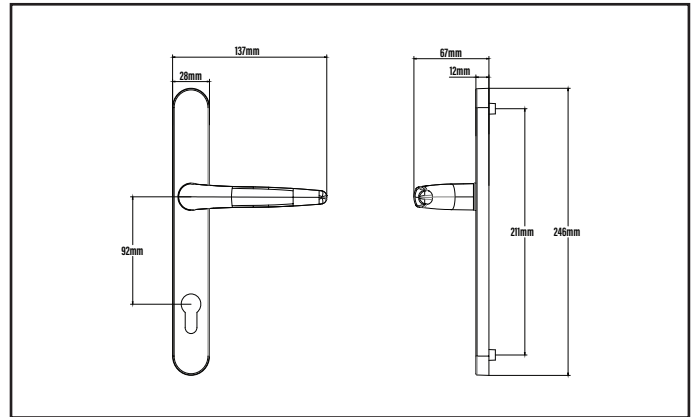

FEATURES & BENEFITS

- Elegant ergonomic design with superior aesthetics.
- Part of the Apex range of premium quality hardware.
- Supplied with screws & spindles suitable for door thicknesses of 38-72mm.
 - Fixed spring assisted, guaranteeing horizontal handle return after every operation.
 - Improved method of fixing lever to the backplate ensuring durability.
- Additional material around the cylinder hole to avoid 'slippage of cylinder'.
 - Available in inline lever, lever/pad and offset lever/lever.
- Nine finishes available; White, Black, Chrome, Gold, Satin Silver, Flint, Tungsten, Anthracite Grey and Antique Black.
 - 10 Year mechanical guarantee.
 - 10 Year surface guarantee on powder coated finishes.
 - 5 Year surface guarantee on plated finishes.
 - Coating tested to BS.EN: 2007 Grade 5.

APEX

APEX LEVER/LEVER DOOR HANDLE

INLINE LEVER/LEVER INTERNAL HANDLE

INLINE LEVER/LEVER EXTERNAL HANDLE

OFFSET LEVER/LEVER INTERNAL HANDLE

OFFSET LEVER/LEVER EXTERNAL HANDLE

PACKAGING

Each outer box contains 10 individually boxed handles, each with screws and spindles included.