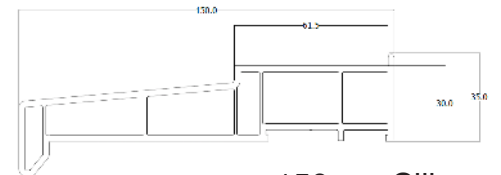

Standard Profile:

Overall Sizes (Outer Frame)		Width	Height
2 Pane	Max	3000mm	2450mm*
	Min	1500mm	1670mm
3 Pane	Max	4500mm	2450mm*
	Min	2250mm	1670mm
4 Pane	Max	5900mm	2450mm*
	Min	3000mm	1670mm

* Height up to 2450 dependant on width.

150mm Cill

Sliders UK (Doors and Windows) Limited
Unit 232, Oldfield Road, Walton Summit, Bamber Bridge,
Lancashire PR5 8BG
T : 01772 698222 E : sales@sliders-uk.com
W : www.sliders-uk.com