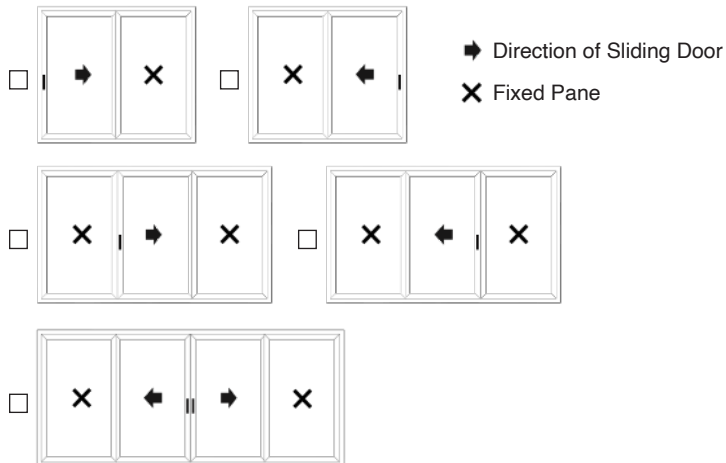

## Configuration:

**\*\*Externally Viewed\*\***

**Overall Measurement** (including any cill / add-ons):

Width: \_\_\_\_\_ mm

Height: \_\_\_\_\_ mm

Recommended: Allow minimum 10mm tolerance between your overall frame size and your opening size

Internal sliding door\*  External sliding door<sup>C</sup>

**Cill** (cill height is 25mm and included in overall frame height):

None\*<sup>A</sup>  90mm (stub)<sup>A</sup>

150mm  180mm  225mm

### 2 Pane OX / XO

Width/Height (mm)	White	Foil on one side	Foil on two sides
1800 x 2200	571	696	802
1800 x 2400	613	736	856
2200 x 2200	608	730	846
2200 x 2400	645	777	903
2500 x 2200	627	756	884
2500 x 2400	663	802	944
2800 x 2200	640	788	920
2800 x 2400	679	824	969
3000 x 2200	666	804	944
3000 x 2400	696	853	996