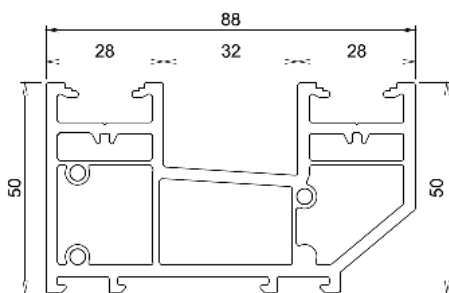

## Standard Profile:

Overall Sizes (Outer Frame)		Width	Height
2 Pane	Max	3000mm	2450mm*
	Min	1500mm	1670mm
3 Pane	Max	4500mm	2450mm*
	Min	2250mm	1670mm
4 Pane	Max	5900mm	2450mm*
	Min	3000mm	1670mm

\* Height up to 2450 dependant on width.

Midrail

Sash

90mm Cill

150mm Cill

Outer Frame

180mm Cill

225mm Cill

Standard MK3

### 2 Pane OX / XO

Width/Height (mm)	White	Foil on one side	Foil on two sides
1800 x 2200	571	696	802
1800 x 2400	613	736	856
2200 x 2200	608	730	846
2200 x 2400	645	777	903
2500 x 2200	627	756	884
2500 x 2400	663	802	944
2800 x 2200	640	788	920
2800 x 2400	679	824	969
3000 x 2200	666	804	944
3000 x 2400	696	853	996