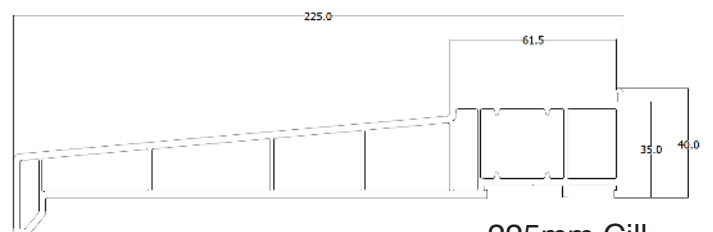

Standard Profile:

Overall Sizes (Outer Frame)		Width	Height
2 Pane	Max	3000mm	2450mm*
	Min	1500mm	1670mm
3 Pane	Max	4500mm	2450mm*
	Min	2250mm	1670mm
4 Pane	Max	5900mm	2450mm*
	Min	3000mm	1670mm

* Height up to 2450 dependant on width.

225mm Cill

Sliders UK (Doors and Windows) Limited
Unit 232, Oldfield Road, Walton Summit, Bamber Bridge,
Lancashire PR5 8BG
T : 01772 698222 E : sales@sliders-uk.com
W : www.sliders-uk.com