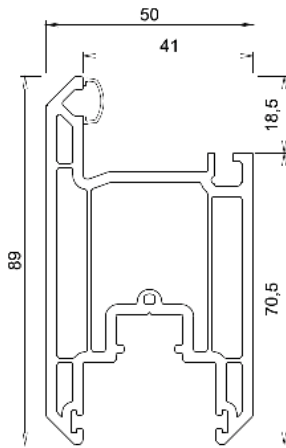

Standard Profile:

Overall Sizes (Outer Frame)		Width	Height
2 Pane	Max	3000mm	2450mm*
	Min	1500mm	1670mm
3 Pane	Max	4500mm	2450mm*
	Min	2250mm	1670mm
4 Pane	Max	5900mm	2450mm*
	Min	3000mm	1670mm

* Height up to 2450 dependant on width.

Sash

Sliders UK (Doors and Windows) Limited
Unit 232, Oldfield Road, Walton Summit, Bamber Bridge,
Lancashire PR5 8BG
T : 01772 698222 E : sales@sliders-uk.com
W : www.sliders-uk.com