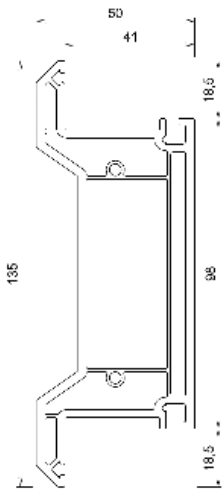

## Configuration:

**\*\*Externally Viewed\*\***

**Overall Measurement** (including any cill / add-ons):

Width: \_\_\_\_\_ mm

Height: \_\_\_\_\_ mm

Recommended: Allow minimum 10mm tolerance between your overall frame size and your opening size

## Standard Profile:

Overall Sizes (Outer Frame)		Width	Height
2 Pane	Max	3000mm	2450mm*
	Min	1500mm	1670mm
3 Pane	Max	4500mm	2450mm*
	Min	2250mm	1670mm
4 Pane	Max	5900mm	2450mm*
	Min	3000mm	1670mm

\* Height up to 2450 dependant on width.

### 2 Pane OX / XO

Width/Height (mm)	White	Foil on one side	Foil on two sides
1800 x 2200	571	696	802
1800 x 2400	613	736	856
2200 x 2200	608	730	846
2200 x 2400	645	777	903
2500 x 2200	627	756	884
2500 x 2400	663	802	944
2800 x 2200	640	788	920
2800 x 2400	679	824	969
3000 x 2200	666	804	944
3000 x 2400	696	853	996

### 4 Pane OXXXO

Width/Height (mm)	White	Foil on one side	Foil on two sides
3700 x 2200	1169	1450	1715
3700 x 2400	1250	1496	1832
4300 x 2200	1226	1515	1793
4300 x 2400	1285	1600	1900
4900 x 2200	1265	1562	1859
4900 x 2400	1343	1653	1972
5500 x 2200	1312	1609	1940
5500 x 2400	1384	1724	2054
5800 x 2200	1328	1653	1978
5800 x 2400	1399	1750	2091