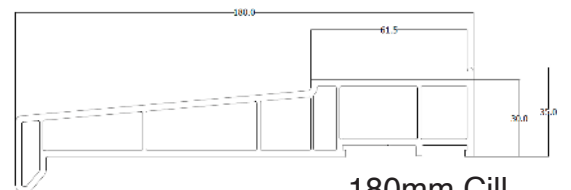

Standard Profile:

Overall Sizes (Outer Frame)		Width	Height
2 Pane	Max	3000mm	2450mm*
	Min	1500mm	1670mm
3 Pane	Max	4500mm	2450mm*
	Min	2250mm	1670mm
4 Pane	Max	5900mm	2450mm*
	Min	3000mm	1670mm

* Height up to 2450 dependant on width.

180mm Cill

Sliders UK (Doors and Windows) Limited
Unit 232, Oldfield Road, Walton Summit, Bamber Bridge,
Lancashire PR5 8BG
T : 01772 698222 E : sales@sliders-uk.com
W : www.sliders-uk.com