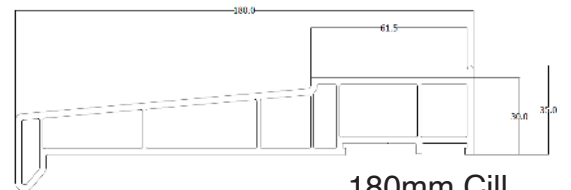

W : www.sliders-uk.com

MAR2025

* As standard

^A Must have Face Drainage

^B Letterplate only available in internal sash

^C Only available in full colour

Standard Profile:

Overall Sizes (Outer Frame)		Width	Height
2 Pane	Max	3000mm	2450mm*
	Min	1500mm	1670mm
3 Pane	Max	4500mm	2450mm*
	Min	2250mm	1670mm
4 Pane	Max	5900mm	2450mm*
	Min	3000mm	1670mm

* Height up to 2450 dependant on width.

Midrail

Sash

90mm Cill

150mm Cill

Outer Frame

180mm Cill

225mm Cill

Foil on White / Foil on two sides - only for Rosewood, Golden Oak and Anthracite Grey
Special Colours / other Foil options - POA

2 Pane OX / XO

Width/Height (mm)	White	Foil on one side	Foil on two sides
1800 x 2200	571	696	802
1800 x 2400	613	736	856
2200 x 2200	608	730	846
2200 x 2400	645	777	903
2500 x 2200	627	756	884
2500 x 2400	663	802	944
2800 x 2200	640	788	920
2800 x 2400	679	824	969
3000 x 2200	666	804	944
3000 x 2400	696	853	996