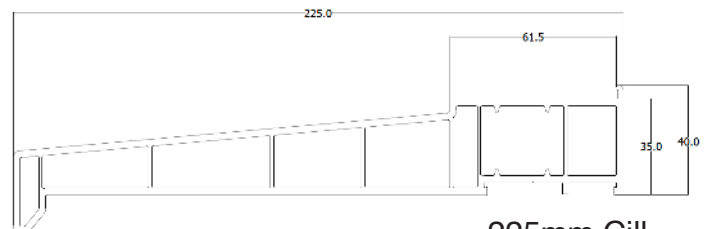

W : www.sliders-uk.com

MAR2025

* As standard

^A Must have Face Drainage

^B Letterplate only available in internal sash

^C Only available in full colour

Standard Profile:

Overall Sizes (Outer Frame)		Width	Height
2 Pane	Max	3000mm	2450mm*
	Min	1500mm	1670mm
3 Pane	Max	4500mm	2450mm*
	Min	2250mm	1670mm
4 Pane	Max	5900mm	2450mm*
	Min	3000mm	1670mm

* Height up to 2450 dependant on width.

Midrail

Sash

90mm Cill

150mm Cill

Outer Frame

180mm Cill

225mm Cill

Foil on White / Foil on two sides - only for Rosewood, Golden Oak and Anthracite Grey
Special Colours / other Foil options - POA

2 Pane OX / XO

Width/Height (mm)	White	Foil on one side	Foil on two sides
1800 x 2200	571	696	802
1800 x 2400	613	736	856
2200 x 2200	608	730	846
2200 x 2400	645	777	903
2500 x 2200	627	756	884
2500 x 2400	663	802	944
2800 x 2200	640	788	920
2800 x 2400	679	824	969
3000 x 2200	666	804	944
3000 x 2400	696	853	996