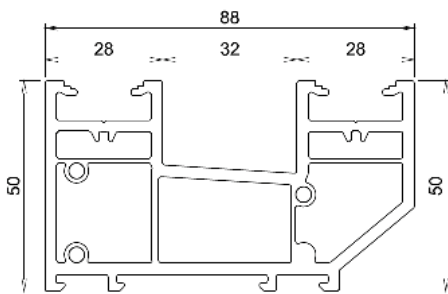

W : www.sliders-uk.com

MAR2025

* As standard

^A Must have Face Drainage

^B Letterplate only available in internal sash

^C Only available in full colour

Standard Profile:

Overall Sizes (Outer Frame)		Width	Height
2 Pane	Max	3000mm	2450mm*
	Min	1500mm	1670mm
3 Pane	Max	4500mm	2450mm*
	Min	2250mm	1670mm
4 Pane	Max	5900mm	2450mm*
	Min	3000mm	1670mm

* Height up to 2450 dependant on width.

Midrail

Sash

90mm Cill

150mm Cill

Outer Frame

180mm Cill

225mm Cill

Foil on White / Foil on two sides - only for Rosewood, Golden Oak and Anthracite Grey
Special Colours / other Foil options - POA

2 Pane OX / XO

Width/Height (mm)	White	Foil on one side	Foil on two sides
1800 x 2200	571	696	802
1800 x 2400	613	736	856
2200 x 2200	608	730	846
2200 x 2400	645	777	903
2500 x 2200	627	756	884
2500 x 2400	663	802	944
2800 x 2200	640	788	920
2800 x 2400	679	824	969
3000 x 2200	666	804	944
3000 x 2400	696	853	996

3 Pane OXO L / R

Width/Height (mm)	White	Foil on one side	Foil on two sides
2800 x 2200	868	1036	1196
2800 x 2400	918	1099	1277
3300 x 2100	912	1096	1274
3300 x 2400	961	1163	1356
3700 x 2200	940	1135	1326
3700 x 2400	998	1209	1324
4200 x 2200	973	1178	1377
4200 x 2400	1025	1248	1463
4500 x 2200	984	1208	1404
4500 x 2400	1034	1283	1488