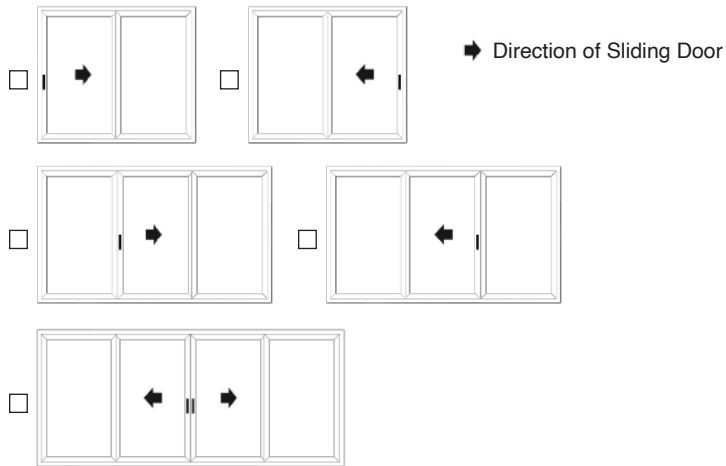

Mobile Number:

Configuration:

****Externally Viewed****

Overall Measurement (including any cill / add-ons):

Width: _____ mm

Height: _____ mm

Recommended: Allow minimum 10mm tolerance between your overall frame size and your opening size

Internal sliding door* External sliding door^C

Cill (cill height is 25mm and included in overall frame height):

None*^A 90mm (stub)^A

150mm 180mm 225mm

Drainage

Face* Concealed (only with cill) None (internally used doors only)