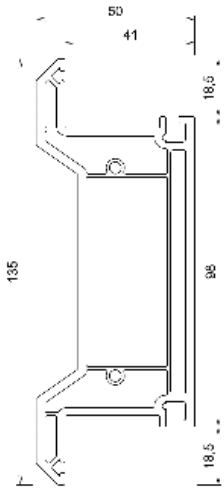

Standard Profile:

Overall Sizes (Outer Frame)		Width	Height
2 Pane	Max	3000mm	2450mm*
	Min	1500mm	1670mm
3 Pane	Max	4500mm	2450mm*
	Min	2250mm	1670mm
4 Pane	Max	5900mm	2450mm*
	Min	3000mm	1670mm

* Height up to 2450 dependant on width.

Midrail