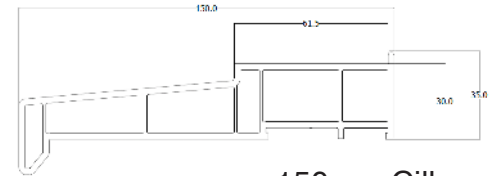

W : www.sliders-uk.com

MAR2025

* As standard

^A Must have Face Drainage

^B Letterplate only available in internal sash

^C Only available in full colour

Standard Profile:

Overall Sizes (Outer Frame)		Width	Height
2 Pane	Max	3000mm	2450mm*
	Min	1500mm	1670mm
3 Pane	Max	4500mm	2450mm*
	Min	2250mm	1670mm
4 Pane	Max	5900mm	2450mm*
	Min	3000mm	1670mm

* Height up to 2450 dependant on width.

Midrail

Sash

90mm Cill

150mm Cill

Outer Frame

180mm Cill

225mm Cill