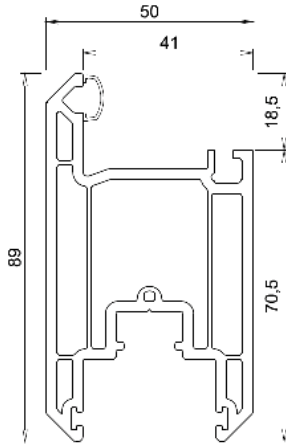

Standard Profile:

Overall Sizes (Outer Frame)		Width	Height
2 Pane	Max	3000mm	2450mm*
	Min	1500mm	1670mm
3 Pane	Max	4500mm	2450mm*
	Min	2250mm	1670mm
4 Pane	Max	5900mm	2450mm*
	Min	3000mm	1670mm

* Height up to 2450 dependant on width.

Sash

Sliders UK (Doors and Windows) Limited
Unit 232, Oldfield Road, Walton Summit, Bamber Bridge,
Lancashire PR5 8BG
T : 01772 698222 E : sales@sliders-uk.com
W : www.sliders-uk.com