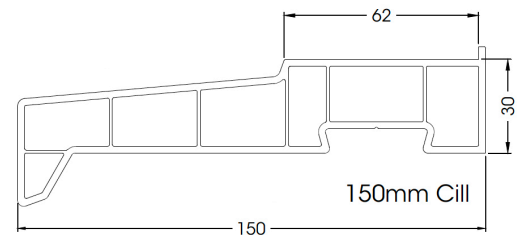

Premium Profile:

Overall Sizes (Outer Frame)		Width	Height
2 Pane	Max	2950mm	2400mm
	Min	1400mm	1670mm
3 Pane	Max	4345mm	2400mm
	Min	2400mm	1670mm
4 Pane	Max	5825mm	2400mm
	Min	3000mm	1670mm

150mm Cill

Sliders UK (Doors and Windows) Limited
Unit 232, Oldfield Road, Walton Summit, Bamber Bridge,
Lancashire PR5 8BG
T : 01772 698222 E : sales@sliders-uk.com
W : www.sliders-uk.com