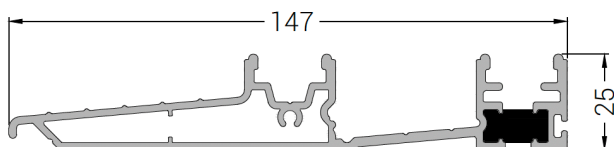

Overall Sizes (Outer Frame)		Width	Height
2 Pane	Max	2950mm	2400mm
	Min	1400mm	1670mm
3 Pane	Max	4345mm	2400mm
	Min	2400mm	1670mm
4 Pane	Max	5825mm	2400mm
	Min	3000mm	1670mm

Standard MK3

50mm Add-on
and Optional Vent

Midrail

Sash

85mm Cill

150mm Cill

Outer Frame

180mm Cill

Low Threshold

225mm Cill

Price List 08/2024

Foil on White / Foil on two sides - only for Rosewood, Golden Oak and Anthracite Grey
Special Colours / other Foil options - POA

2 Pane OX / XO

Width/Height (mm)	White	Foil on one side	Foil on two sides
1800 x 2200	571	777	840
1800 x 2400	605	814	880
2200 x 2200	630	844	910
2200 x 2400	657	872	948
2500 x 2200	670	899	976
2500 x 2400	698	928	1001
2800 x 2200	736	950	1048
2800 x 2400	763	981	1091
3000 x 2200	829	1020	1141
3000 x 2400	854	1035	1200