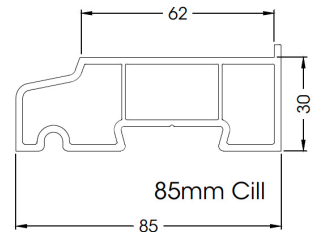

Premium Profile:

Overall Sizes (Outer Frame)		Width	Height
2 Pane	Max	2950mm	2400mm
	Min	1400mm	1670mm
3 Pane	Max	4345mm	2400mm
	Min	2400mm	1670mm
4 Pane	Max	5825mm	2400mm
	Min	3000mm	1670mm

85mm Cill

Sliders UK (Doors and Windows) Limited
Unit 232, Oldfield Road, Walton Summit, Bamber Bridge,
Lancashire PR5 8BG
T : 01772 698222 E : sales@sliders-uk.com
W : www.sliders-uk.com