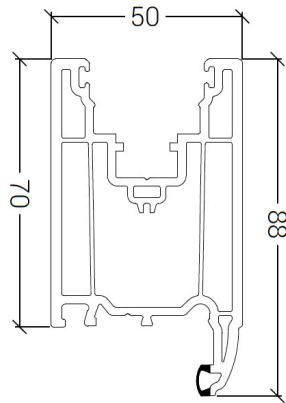

Premium Profile:

Overall Sizes (Outer Frame)		Width	Height
2 Pane	Max	2950mm	2400mm
	Min	1400mm	1670mm
3 Pane	Max	4345mm	2400mm
	Min	2400mm	1670mm
4 Pane	Max	5825mm	2400mm
	Min	3000mm	1670mm

Sash

Sliders UK (Doors and Windows) Limited
Unit 232, Oldfield Road, Walton Summit, Bamber Bridge,
Lancashire PR5 8BG
T : 01772 698222 E : sales@sliders-uk.com
W : www.sliders-uk.com