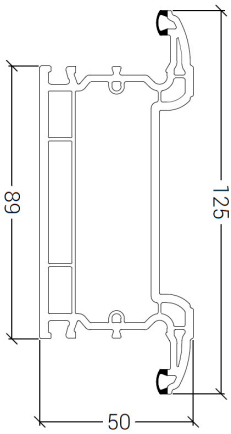

Mobile Number:

Configuration:

****Externally Viewed****

Overall Measurement (including any cill / add-ons):

Width: _____ mm

Height: _____ mm

Recommended: Allow minimum 10mm tolerance between your overall frame size and your opening size

Overall Sizes (Outer Frame)		Width	Height
2 Pane	Max	2950mm	2400mm
	Min	1400mm	1670mm
3 Pane	Max	4345mm	2400mm
	Min	2400mm	1670mm
4 Pane	Max	5825mm	2400mm
	Min	3000mm	1670mm

Standard MK3

50mm Add-on
and Optional Vent

3 Pane OXO L / R

Width/Height (mm)	White	Foil on one side	Foil on two sides
2800 x 2200	899	1220	1325
2800 x 2400	932	1281	1384
3300 x 2100	950	1319	1416
3300 x 2400	979	1360	1453
3700 x 2200	1010	1412	1500
3700 x 2400	1090	1445	1570
4200 x 2200	1156	1500	1620
4200 x 2400	1192	1531	1661
4500 x 2200	1238	1571	1699
4500 x 2400	1282	1615	1743

4 Pane OXXX

Width/Height (mm)	White	Foil on one side	Foil on two sides
3700 x 2200	1200	1505	1750
3700 x 2400	1245	1555	1822
4300 x 2200	1302	1604	1887
4300 x 2400	1347	1655	1927
4900 x 2200	1411	1711	1978
4900 x 2400	1466	1764	2036
5500 x 2200	1524	1809	2111
5500 x 2400	1576	1872	2190
5800 x 2200	1640	1940	2245
5800 x 2400	1696	1992	2322