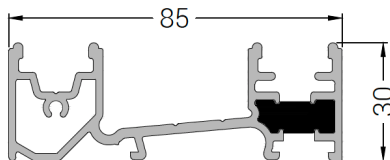

Overall Sizes (Outer Frame)		Width	Height
2 Pane	Max	2950mm	2400mm
	Min	1400mm	1670mm
3 Pane	Max	4345mm	2400mm
	Min	2400mm	1670mm
4 Pane	Max	5825mm	2400mm
	Min	3000mm	1670mm

Standard MK3

50mm Add-on
and Optional Vent

Midrail

Sash

85mm Cill

150mm Cill

Outer Frame

180mm Cill

Low Threshold

225mm Cill