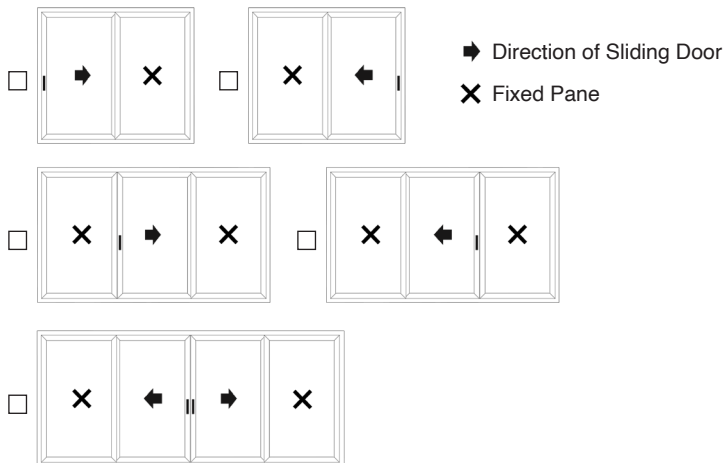

Mobile Number:

Configuration:

****Externally Viewed****

Overall Measurement (including any cill / add-ons):

Width: _____ mm

Height: _____ mm

Recommended: Allow minimum 10mm tolerance between your overall frame size and your opening size

Internal sliding door* External sliding door^C

Standard Threshold*

Low Threshold Low Threshold with ramp^D

Cill (cill height is 25mm and included in overall frame height):

None*^A 90mm (stub)^A

150mm 180mm 225mm