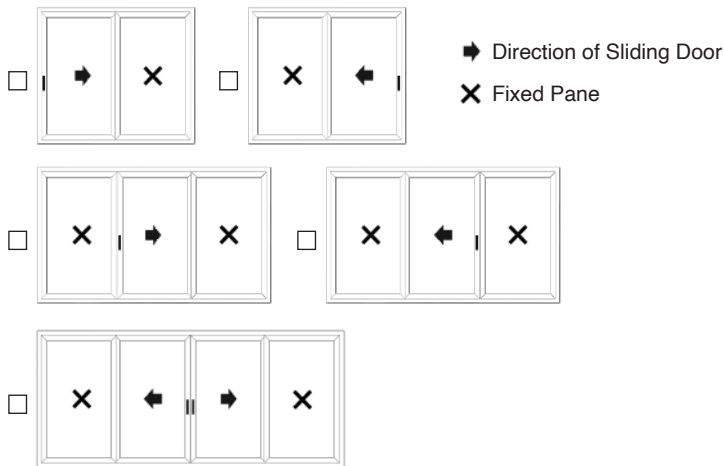

Mobile Number:

Configuration:

****Externally Viewed****

Overall Measurement (including any cill / add-ons):

Width: _____ mm

Height: _____ mm

Recommended: Allow minimum 10mm tolerance between your overall frame size and your opening size

Internal sliding door* External sliding door^C

Standard Threshold*

Low Threshold Low Threshold with ramp^D

Cill (cill height is 25mm and included in overall frame height):

None*^A 90mm (stub)^A

150mm 180mm 225mm