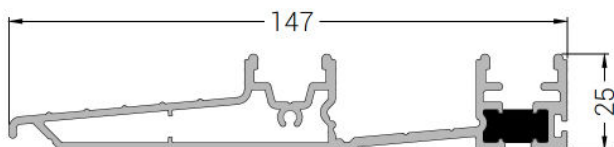

Low Threshold with Ramp

Sliders UK (Doors and Windows) Limited
Unit 232, Oldfield Road, Walton Summit, Bamber Bridge,
Lancashire PR5 8BG
T : 01772 698222 E : sales@sliders-uk.com
W : www.sliders-uk.com