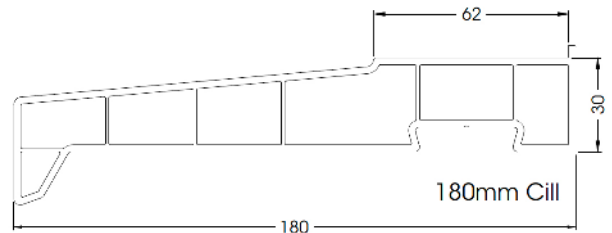

Premium Profile:

Overall Sizes (Outer Frame)		Width	Height
2 Pane	Max	2950mm	2400mm
	Min	1400mm	1670mm
3 Pane	Max	4345mm	2400mm
	Min	2400mm	1670mm
4 Pane	Max	5825mm	2400mm
	Min	3000mm	1670mm

180mm Cill

Sliders UK (Doors and Windows) Limited
Unit 232, Oldfield Road, Walton Summit, Bamber Bridge,
Lancashire PR5 8BG
T : 01772 698222 E : sales@sliders-uk.com
W : www.sliders-uk.com