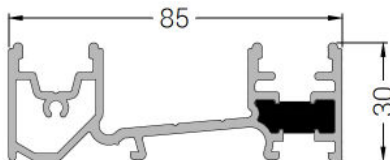

Standard MK3

50mm Add-on and Optional Vent

Midrail

Sash

85mm Cill

150mm Cill

Outer Frame

180mm Cill