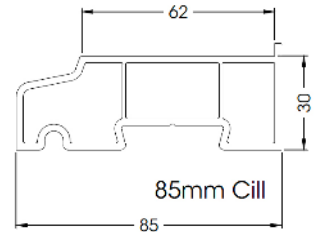

Premium Profile:

Overall Sizes (Outer Frame)		Width	Height
2 Pane	Max	2950mm	2400mm
	Min	1400mm	1670mm
3 Pane	Max	4345mm	2400mm
	Min	2400mm	1670mm
4 Pane	Max	5825mm	2400mm
	Min	3000mm	1670mm

85mm Cill

Sliders UK (Doors and Windows) Limited
Unit 232, Oldfield Road, Walton Summit, Bamber Bridge,
Lancashire PR5 8BG
T : 01772 698222 E : sales@sliders-uk.com
W : www.sliders-uk.com