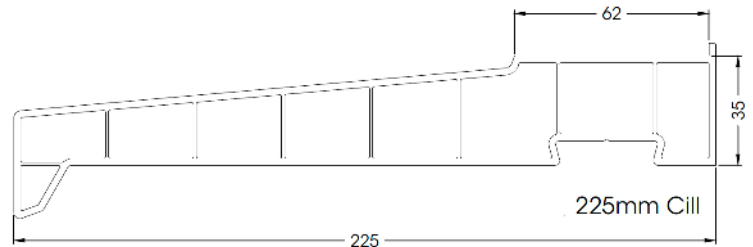

Premium Profile:

Overall Sizes (Outer Frame)		Width	Height
2 Pane	Max	2950mm	2400mm
	Min	1400mm	1670mm
3 Pane	Max	4345mm	2400mm
	Min	2400mm	1670mm
4 Pane	Max	5825mm	2400mm
	Min	3000mm	1670mm

225mm Cill

Sliders UK (Doors and Windows) Limited
Unit 232, Oldfield Road, Walton Summit, Bamber Bridge,
Lancashire PR5 8BG
T : 01772 698222 E : sales@sliders-uk.com
W : www.sliders-uk.com