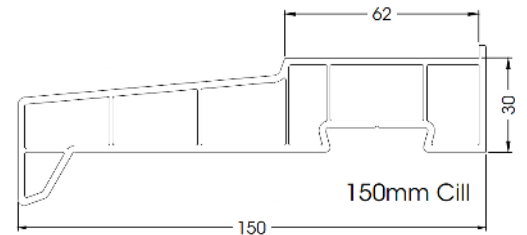

Premium Profile:

Overall Sizes (Outer Frame)		Width	Height
2 Pane	Max	2950mm	2400mm
	Min	1400mm	1670mm
3 Pane	Max	4345mm	2400mm
	Min	2400mm	1670mm
4 Pane	Max	5825mm	2400mm
	Min	3000mm	1670mm

150mm Cill

Sliders UK (Doors and Windows) Limited
Unit 232, Oldfield Road, Walton Summit, Bamber Bridge,
Lancashire PR5 8BG
T : 01772 698222 E : sales@sliders-uk.com
W : www.sliders-uk.com