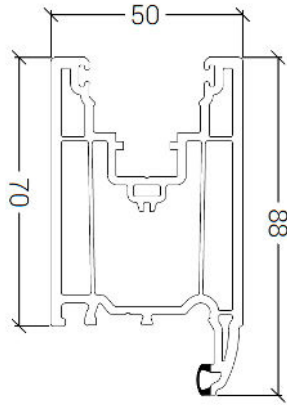

Premium Profile:

Overall Sizes (Outer Frame)		Width	Height
2 Pane	Max	2950mm	2400mm
	Min	1400mm	1670mm
3 Pane	Max	4345mm	2400mm
	Min	2400mm	1670mm
4 Pane	Max	5825mm	2400mm
	Min	3000mm	1670mm

Sash

Sliders UK (Doors and Windows) Limited
Unit 232, Oldfield Road, Walton Summit, Bamber Bridge,
Lancashire PR5 8BG
T : 01772 698222 E : sales@sliders-uk.com
W : www.sliders-uk.com