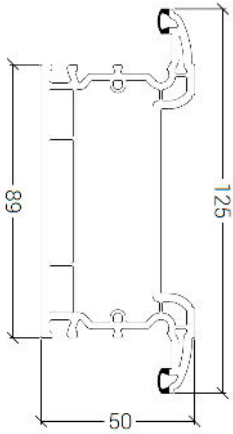

Premium Profile:

Overall Sizes (Outer Frame)		Width	Height
2 Pane	Max	2950mm	2400mm
	Min	1400mm	1670mm
3 Pane	Max	4345mm	2400mm
	Min	2400mm	1670mm
4 Pane	Max	5825mm	2400mm
	Min	3000mm	1670mm

Midrail

Sliders UK (Doors and Windows) Limited
Unit 232, Oldfield Road, Walton Summit, Bamber Bridge,
Lancashire PR5 8BG
T : 01772 698222 E : sales@sliders-uk.com
W : www.sliders-uk.com