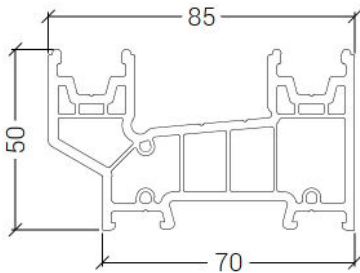

Notes:

Sliders UK (Doors and Windows) Limited
 Unit 232, Oldfield Road, Walton Summit, Bamber Bridge,
 Lancashire PR5 8BG

T : 01772 698222 E : sales@sliders-uk.com

W : www.sliders-uk.com

Premium Profile:

Overall Sizes (Outer Frame)		Width	Height
2 Pane	Max	2950mm	2400mm
	Min	1400mm	1670mm
3 Pane	Max	4345mm	2400mm
	Min	2400mm	1670mm
4 Pane	Max	5825mm	2400mm
	Min	3000mm	1670mm

Standard MK3

50mm Add-on and Optional Vent

Midrail

Sash

85mm Cill

150mm Cill

Outer Frame

180mm Cill

Price List 08/2024

Foil on White / Foil on two sides - only for Rosewood, Golden Oak and Anthracite Grey
Special Colours / other Foil options - POA

2 Pane OX / XO

Width/Height (mm)	White	Foil on one side	Foil on two sides
1800 x 2200	571	777	840
1800 x 2400	605	814	880
2200 x 2200	630	844	910
2200 x 2400	657	872	948
2500 x 2200	670	899	976
2500 x 2400	698	928	1001
2800 x 2200	736	950	1048
2800 x 2400	763	981	1091
3000 x 2200	829	1020	1141
3000 x 2400	854	1035	1200

4 Pane OXXX

Width/Height (mm)	White	Foil on one side	Foil on two sides
3700 x 2200	1200	1505	1750
3700 x 2400	1245	1555	1822
4300 x 2200	1302	1604	1887
4300 x 2400	1347	1655	1927
4900 x 2200	1411	1711	1978
4900 x 2400	1466	1764	2036
5500 x 2200	1524	1809	2111
5500 x 2400	1576	1872	2190
5800 x 2200	1640	1940	2245
5800 x 2400	1696	1992	2322