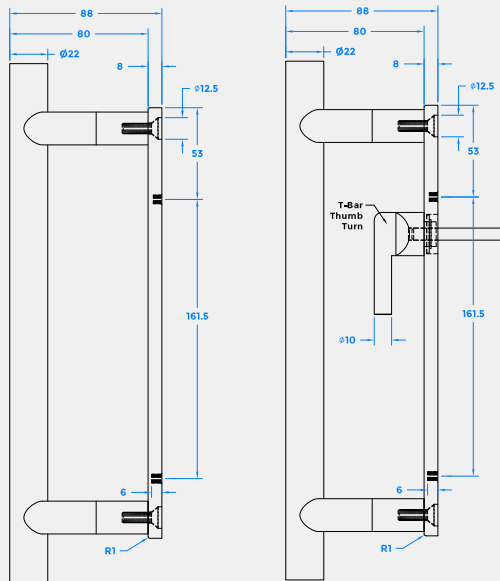

Side Profile

Visit www.coastal-group.com for CAD drawings