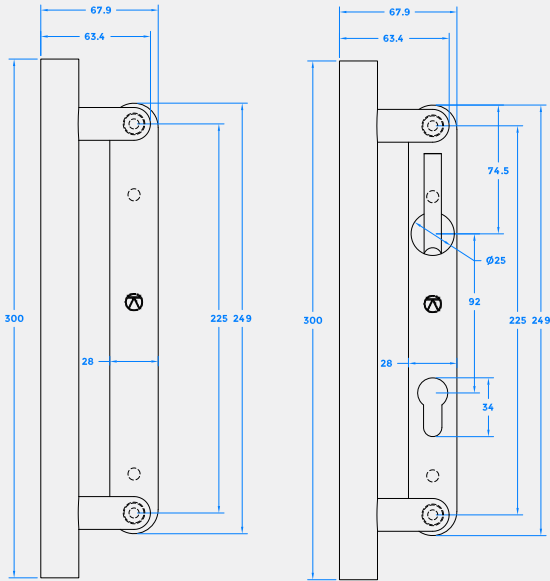

Front Profiles