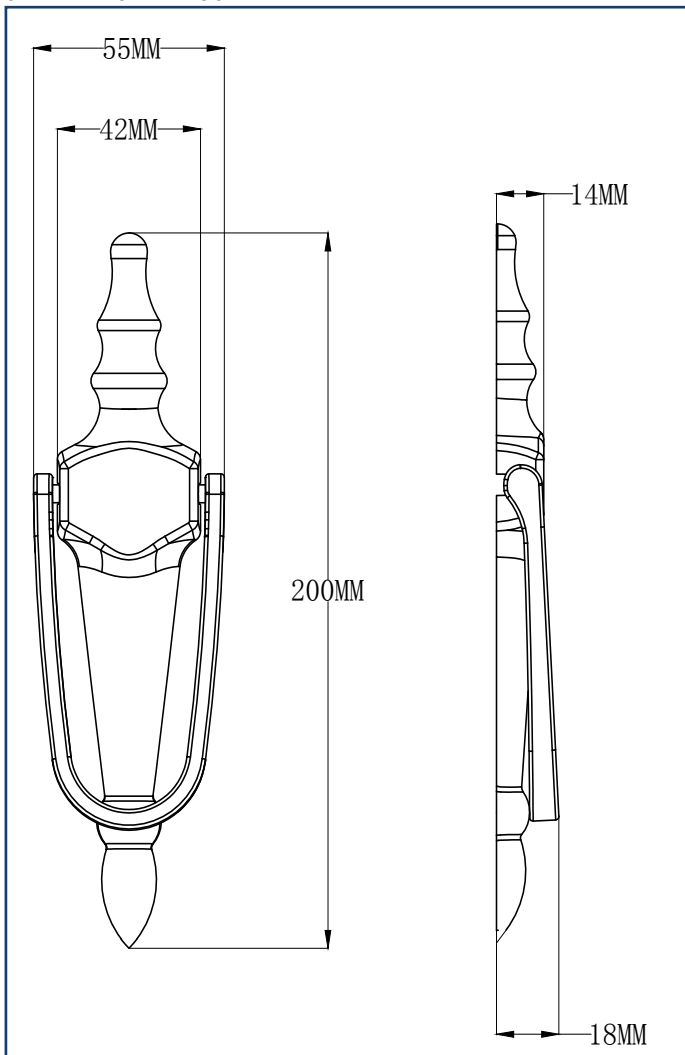

SLIMLINE URN DOOR KNOCKER

SLIMLINE URN KNOCKER