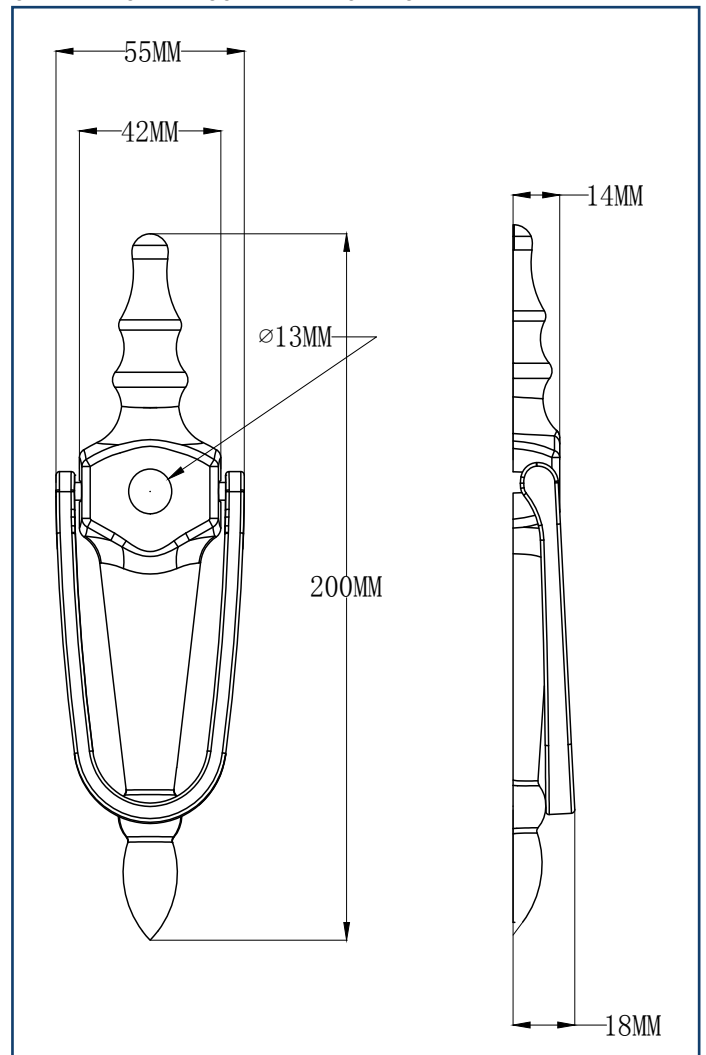

SLIMLINE URN KNOCKER WITH SPYHOLE

PACKAGING

Each outer box contains 30 individually boxed knockers, each with fixing plate and screws.

MAINTENANCE

To maintain a high quality appearance and operation we recommend that all external hardware is cleaned routinely, and moving parts are lightly lubricated a minimum of twice a year. Products used within a 1 mile radius of coastal areas, building sites or large industrial areas, more regular cleaning will be required to prevent build up of corrosive contaminants.