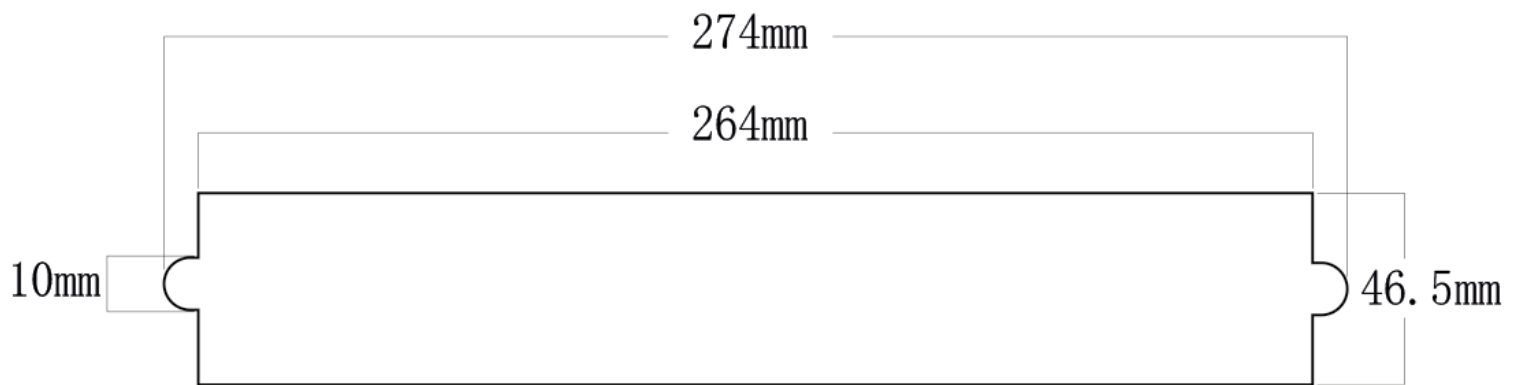

PREMIUM LETTERPLATE ROUTING DETAIL

Panel Letterplate Supplied With:

- 2 x 15mm M5 Screws
- 2 x 45mm M5 Screws

Midrail Letterplate Supplied With:

- 2 x 55mm M5 Screws
- 2 x 75mm M5 Screws