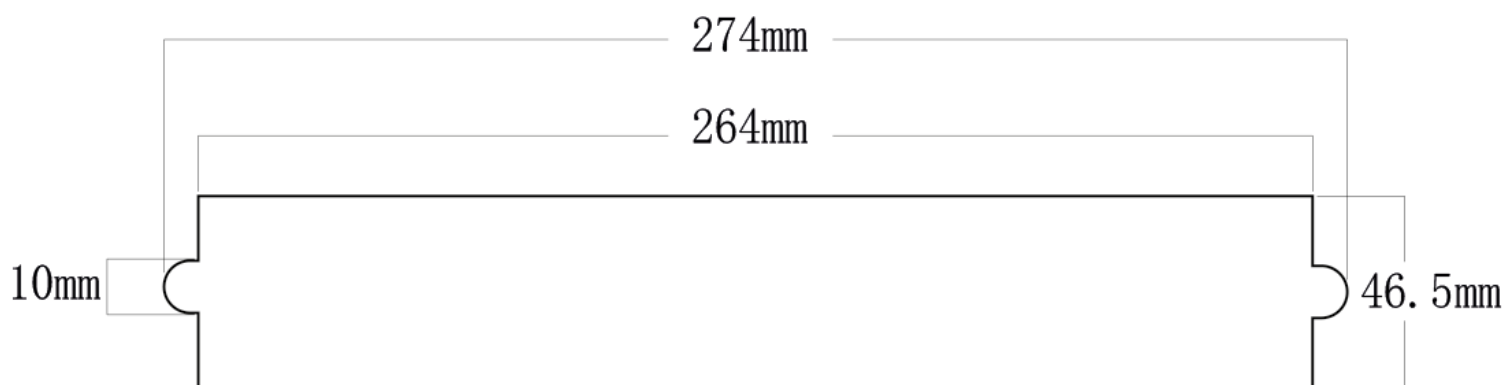

# PREMIUM LETTERPLATE ROUTING DETAIL

---

**Panel Letterplate Supplied With:**

- 2 x 15mm M5 Screws
- 2 x 45mm M5 Screws

**Midrail Letterplate Supplied With:**

- 2 x 55mm M5 Screws
- 2 x 75mm M5 Screws