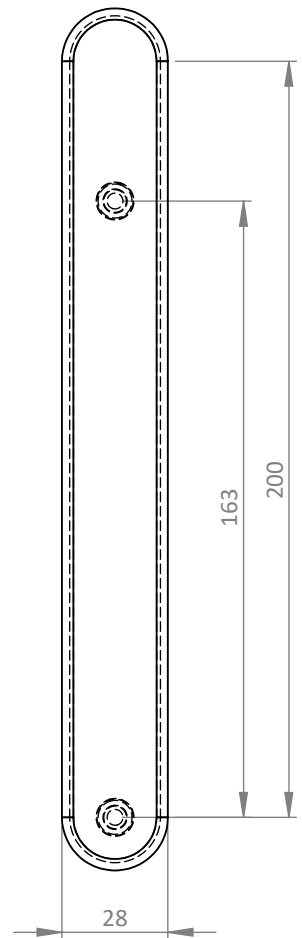

Part Numbers:

- 2001-01 White Powder Coat
- 2001-02 Black Powder Coat
- 2001-03 Grey Powder Coat
- 2001-04 Polished Chrome PVD
- 2001-05 Polished Gold PVD
- 2001-06 Brushed Satin Silver

Patio Handle Blank Backplate