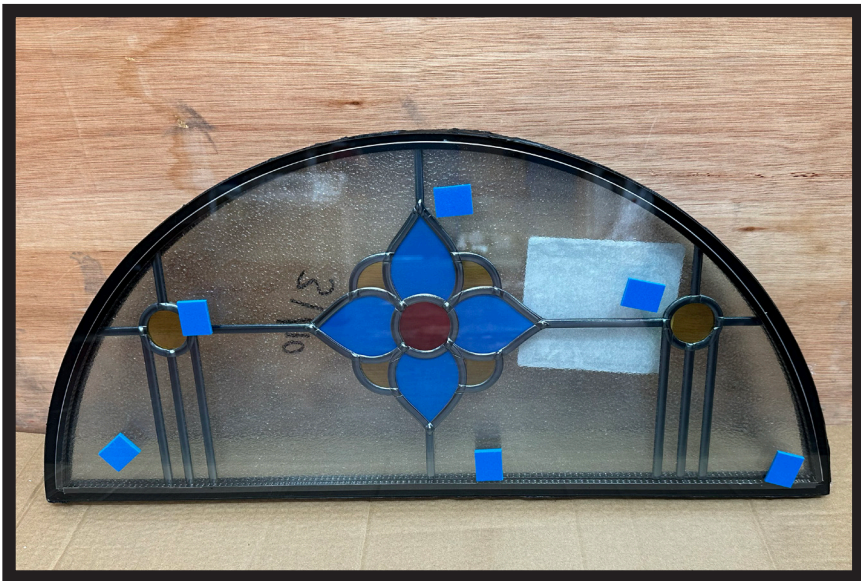

# Oasis

A wonderful traditional stained glass design with the modern twist of being triple glazed. This vibrant model combines colourful antique look cut glass with aged black came. Ideal for period and character properties.

**Decorative Type**  
Triple Stained Glass

**Glass Detail**  
Antique coloured glass with black came

**Glass Textures**  
Stipple / Colour / Mins

**B**

**A**

**B**

**A**

**B**