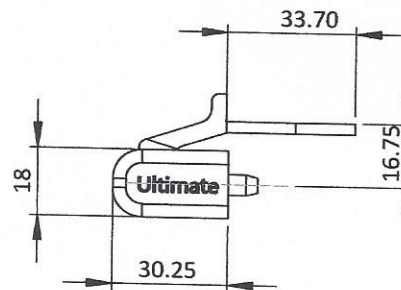

Part Numbers:

3100-01 White Powder Coat

3100-02 Black Powder Coat

3100-04 Polished Chrome PVD

3100-05 Polished Gold PVD

2D Composite Door Hinge

Ingenious
Locks &
Hardware