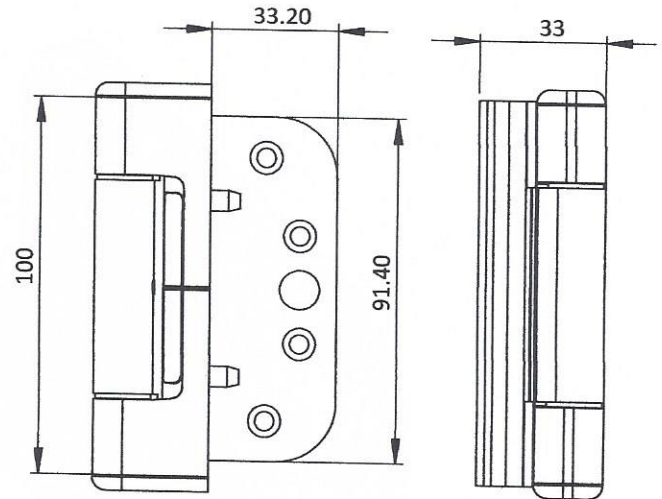

Part Numbers:

3100-01 White Powder Coat

3100-02 Black Powder Coat

3100-04 Polished Chrome PVD

3100-05 Polished Gold PVD

2D Composite Door Hinge

Ingenious
Locks &
Hardware