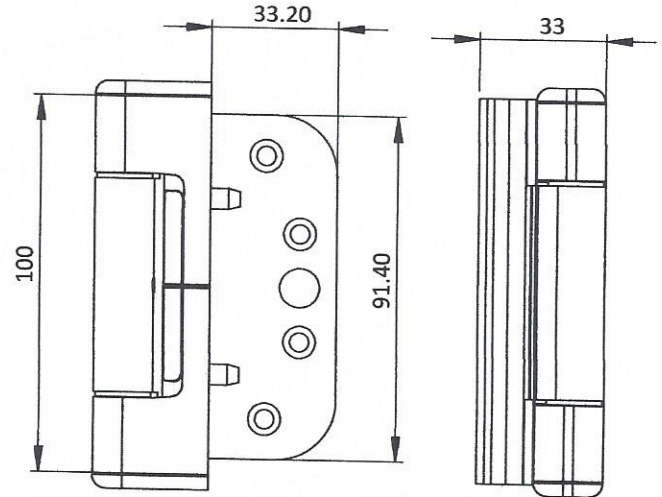

Part Numbers:

3100-01 White Powder Coat

3100-02 Black Powder Coat

3100-04 Polished Chrome PVD

3100-05 Polished Gold PVD

2D Composite Door Hinge

Ingenious
Locks &
Hardware