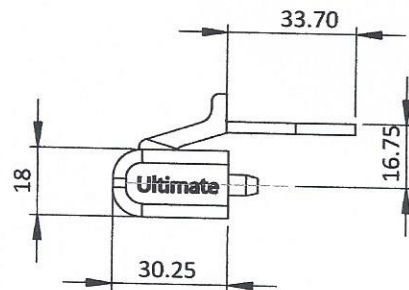

Part Numbers:

3100-01 White Powder Coat

3100-02 Black Powder Coat

3100-04 Polished Chrome PVD

3100-05 Polished Gold PVD

2D Composite Door Hinge

Ingenious
Locks &
Hardware