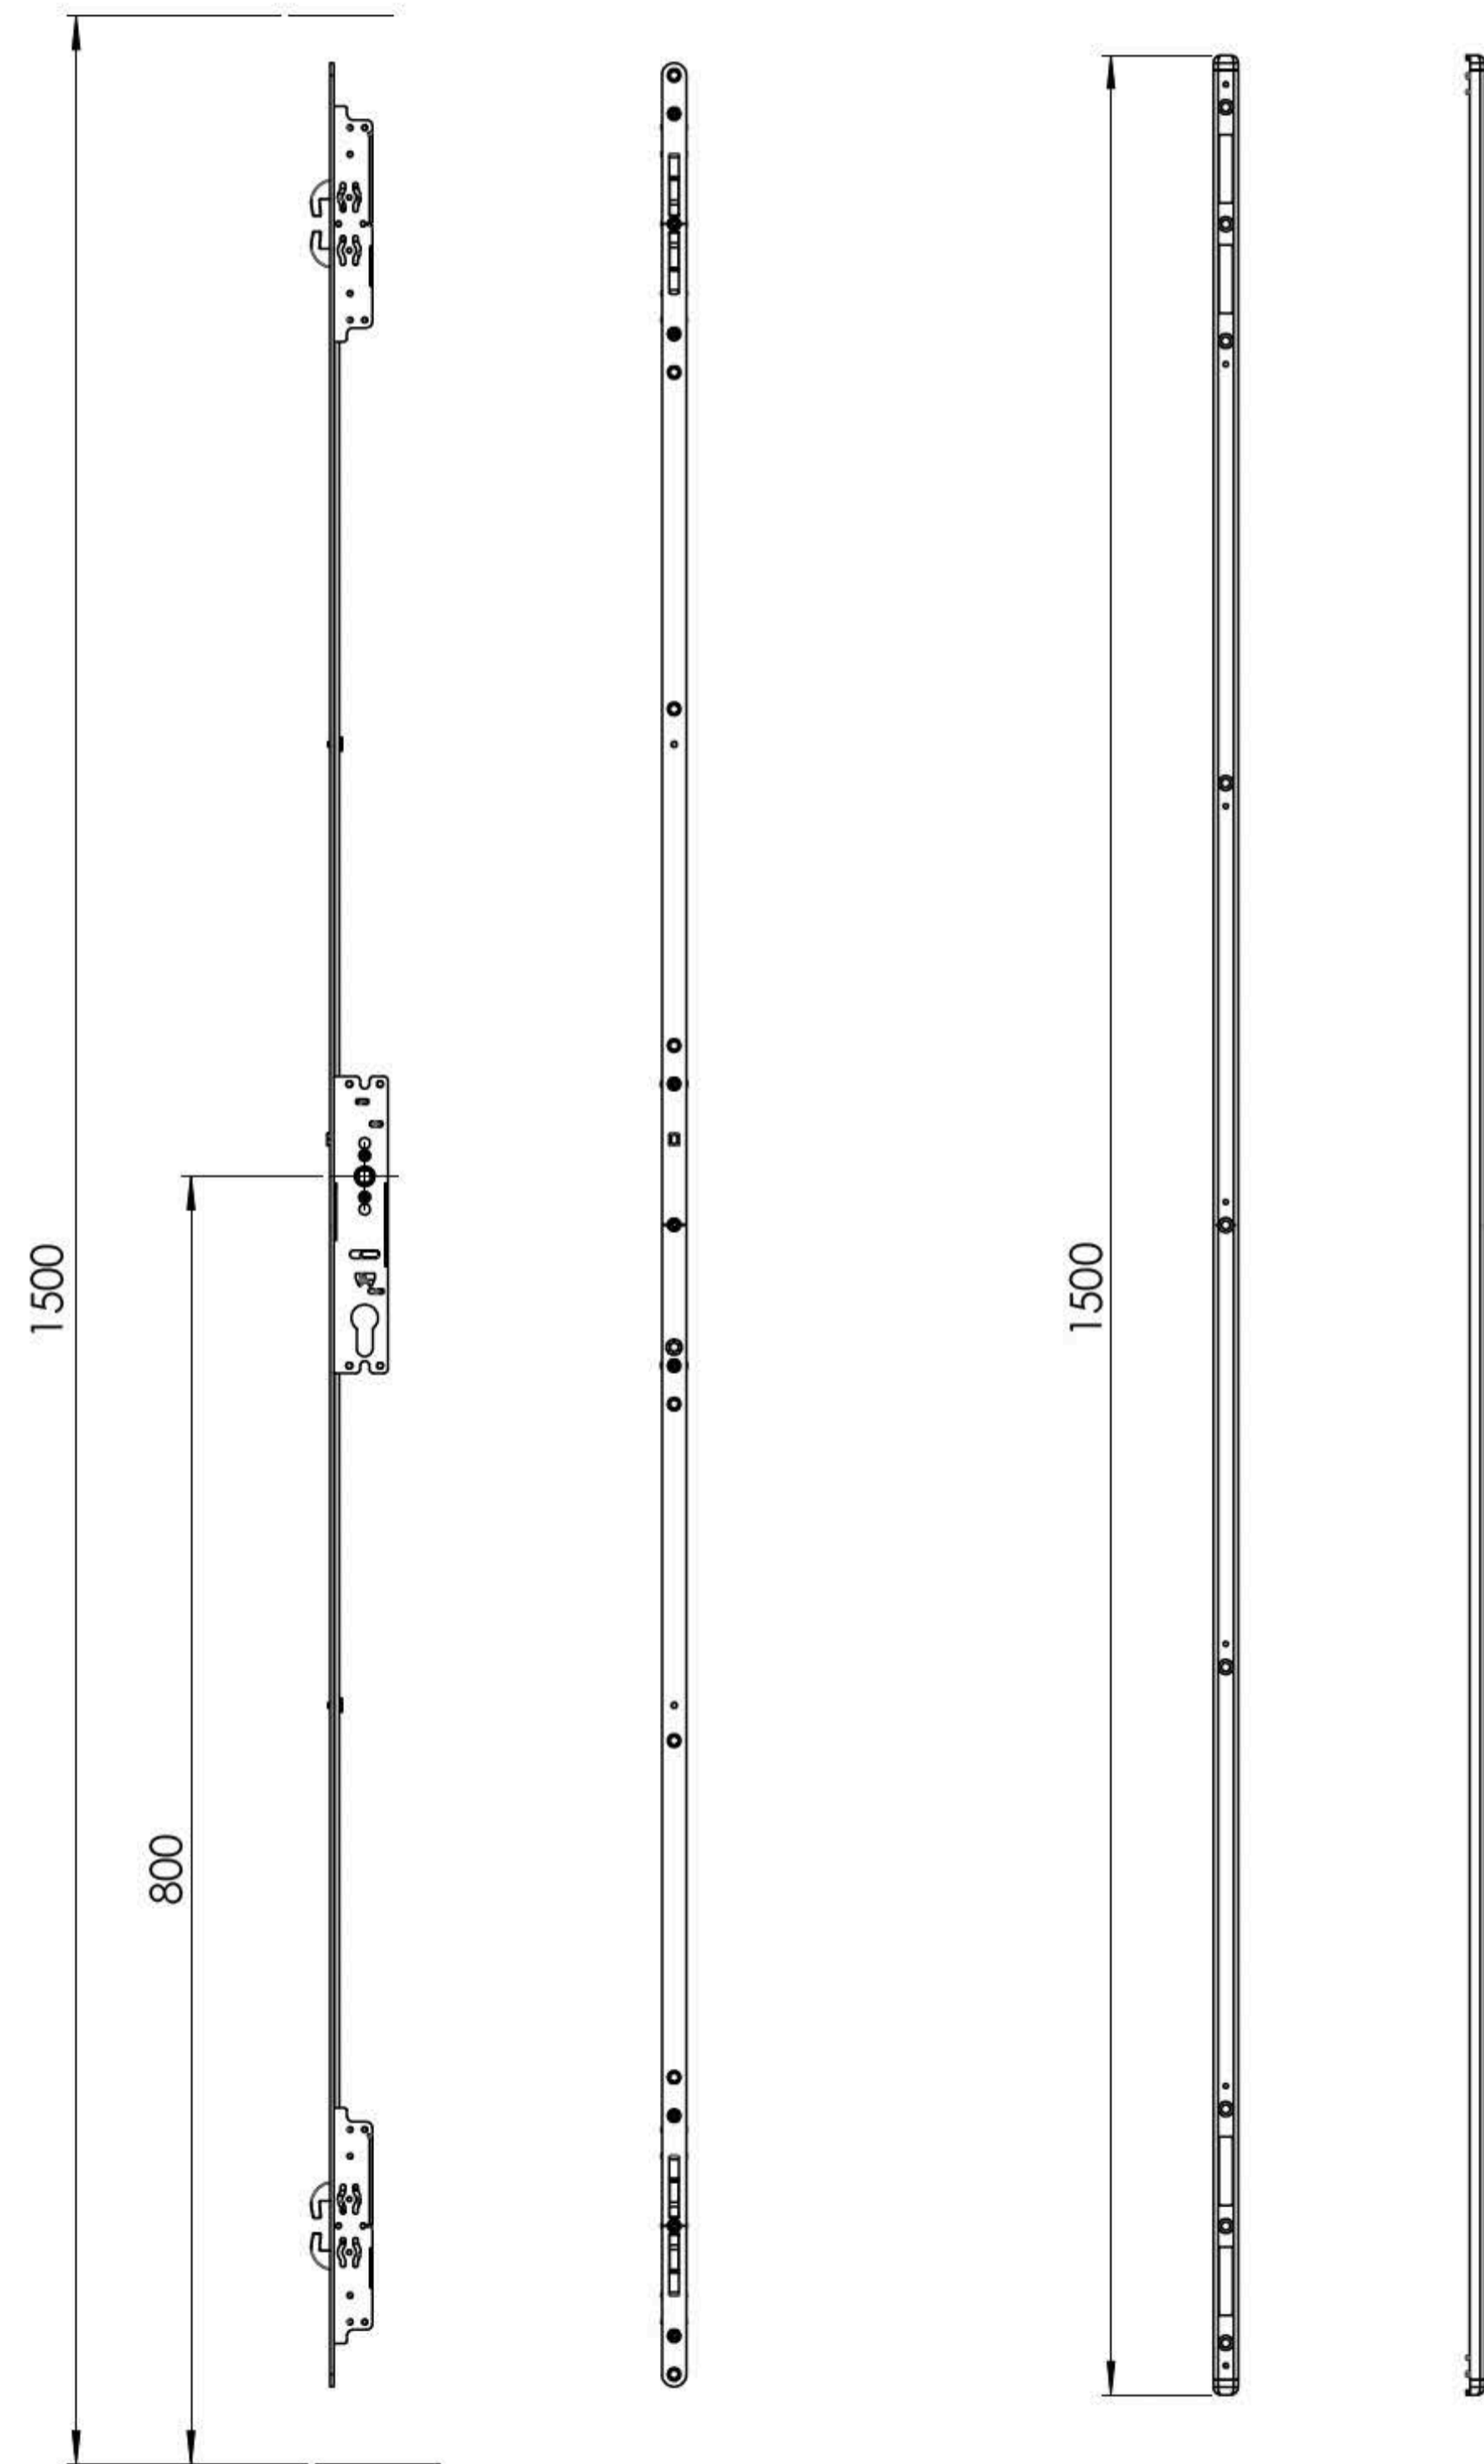

Standard Profile

Duplex Patio Lock 8004 and Keep 8003

Standard MK3

35/35 Nickel Cylinder