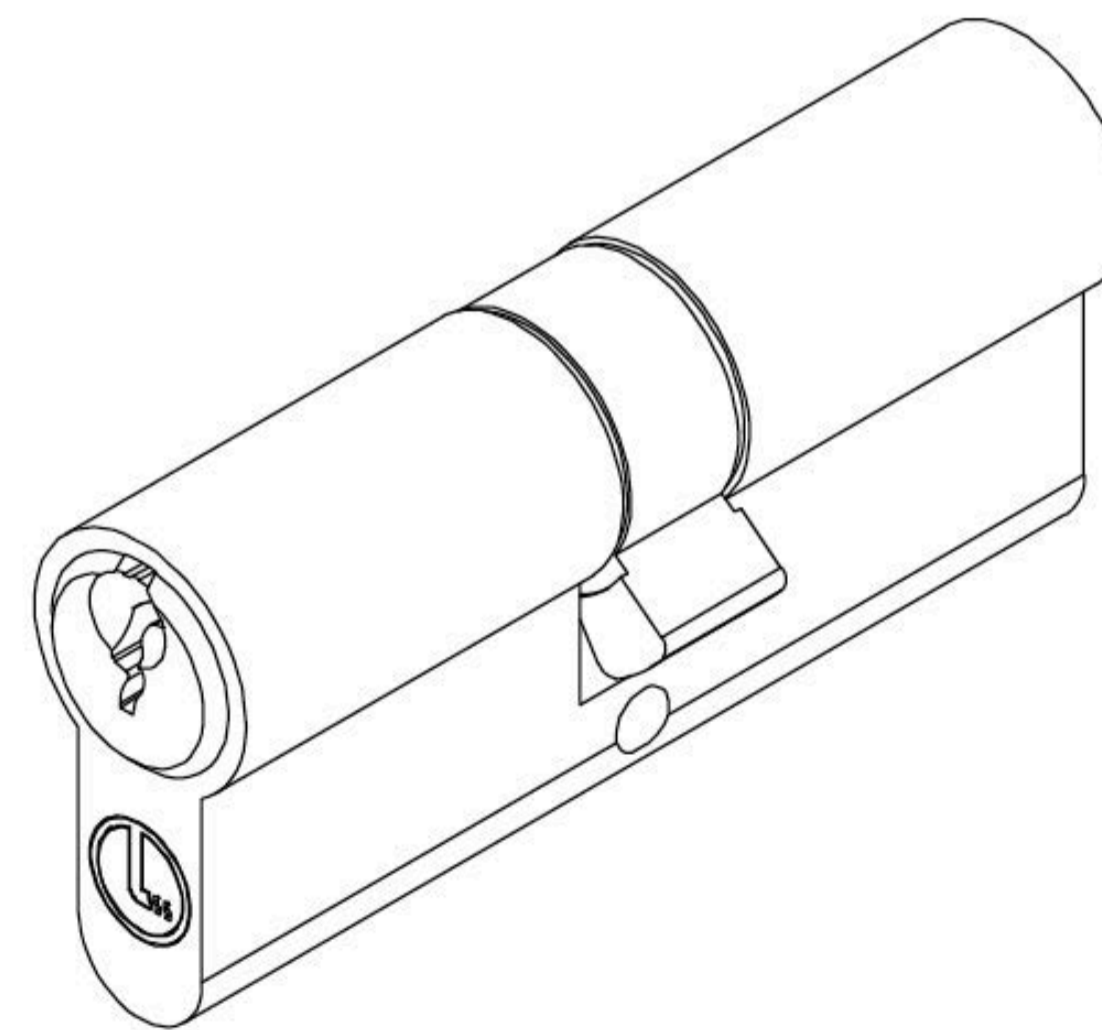

Standard Profile

Duplex Patio Lock 8004 and Keep 8003

Standard MK3

35/35 Nickel Cylinder