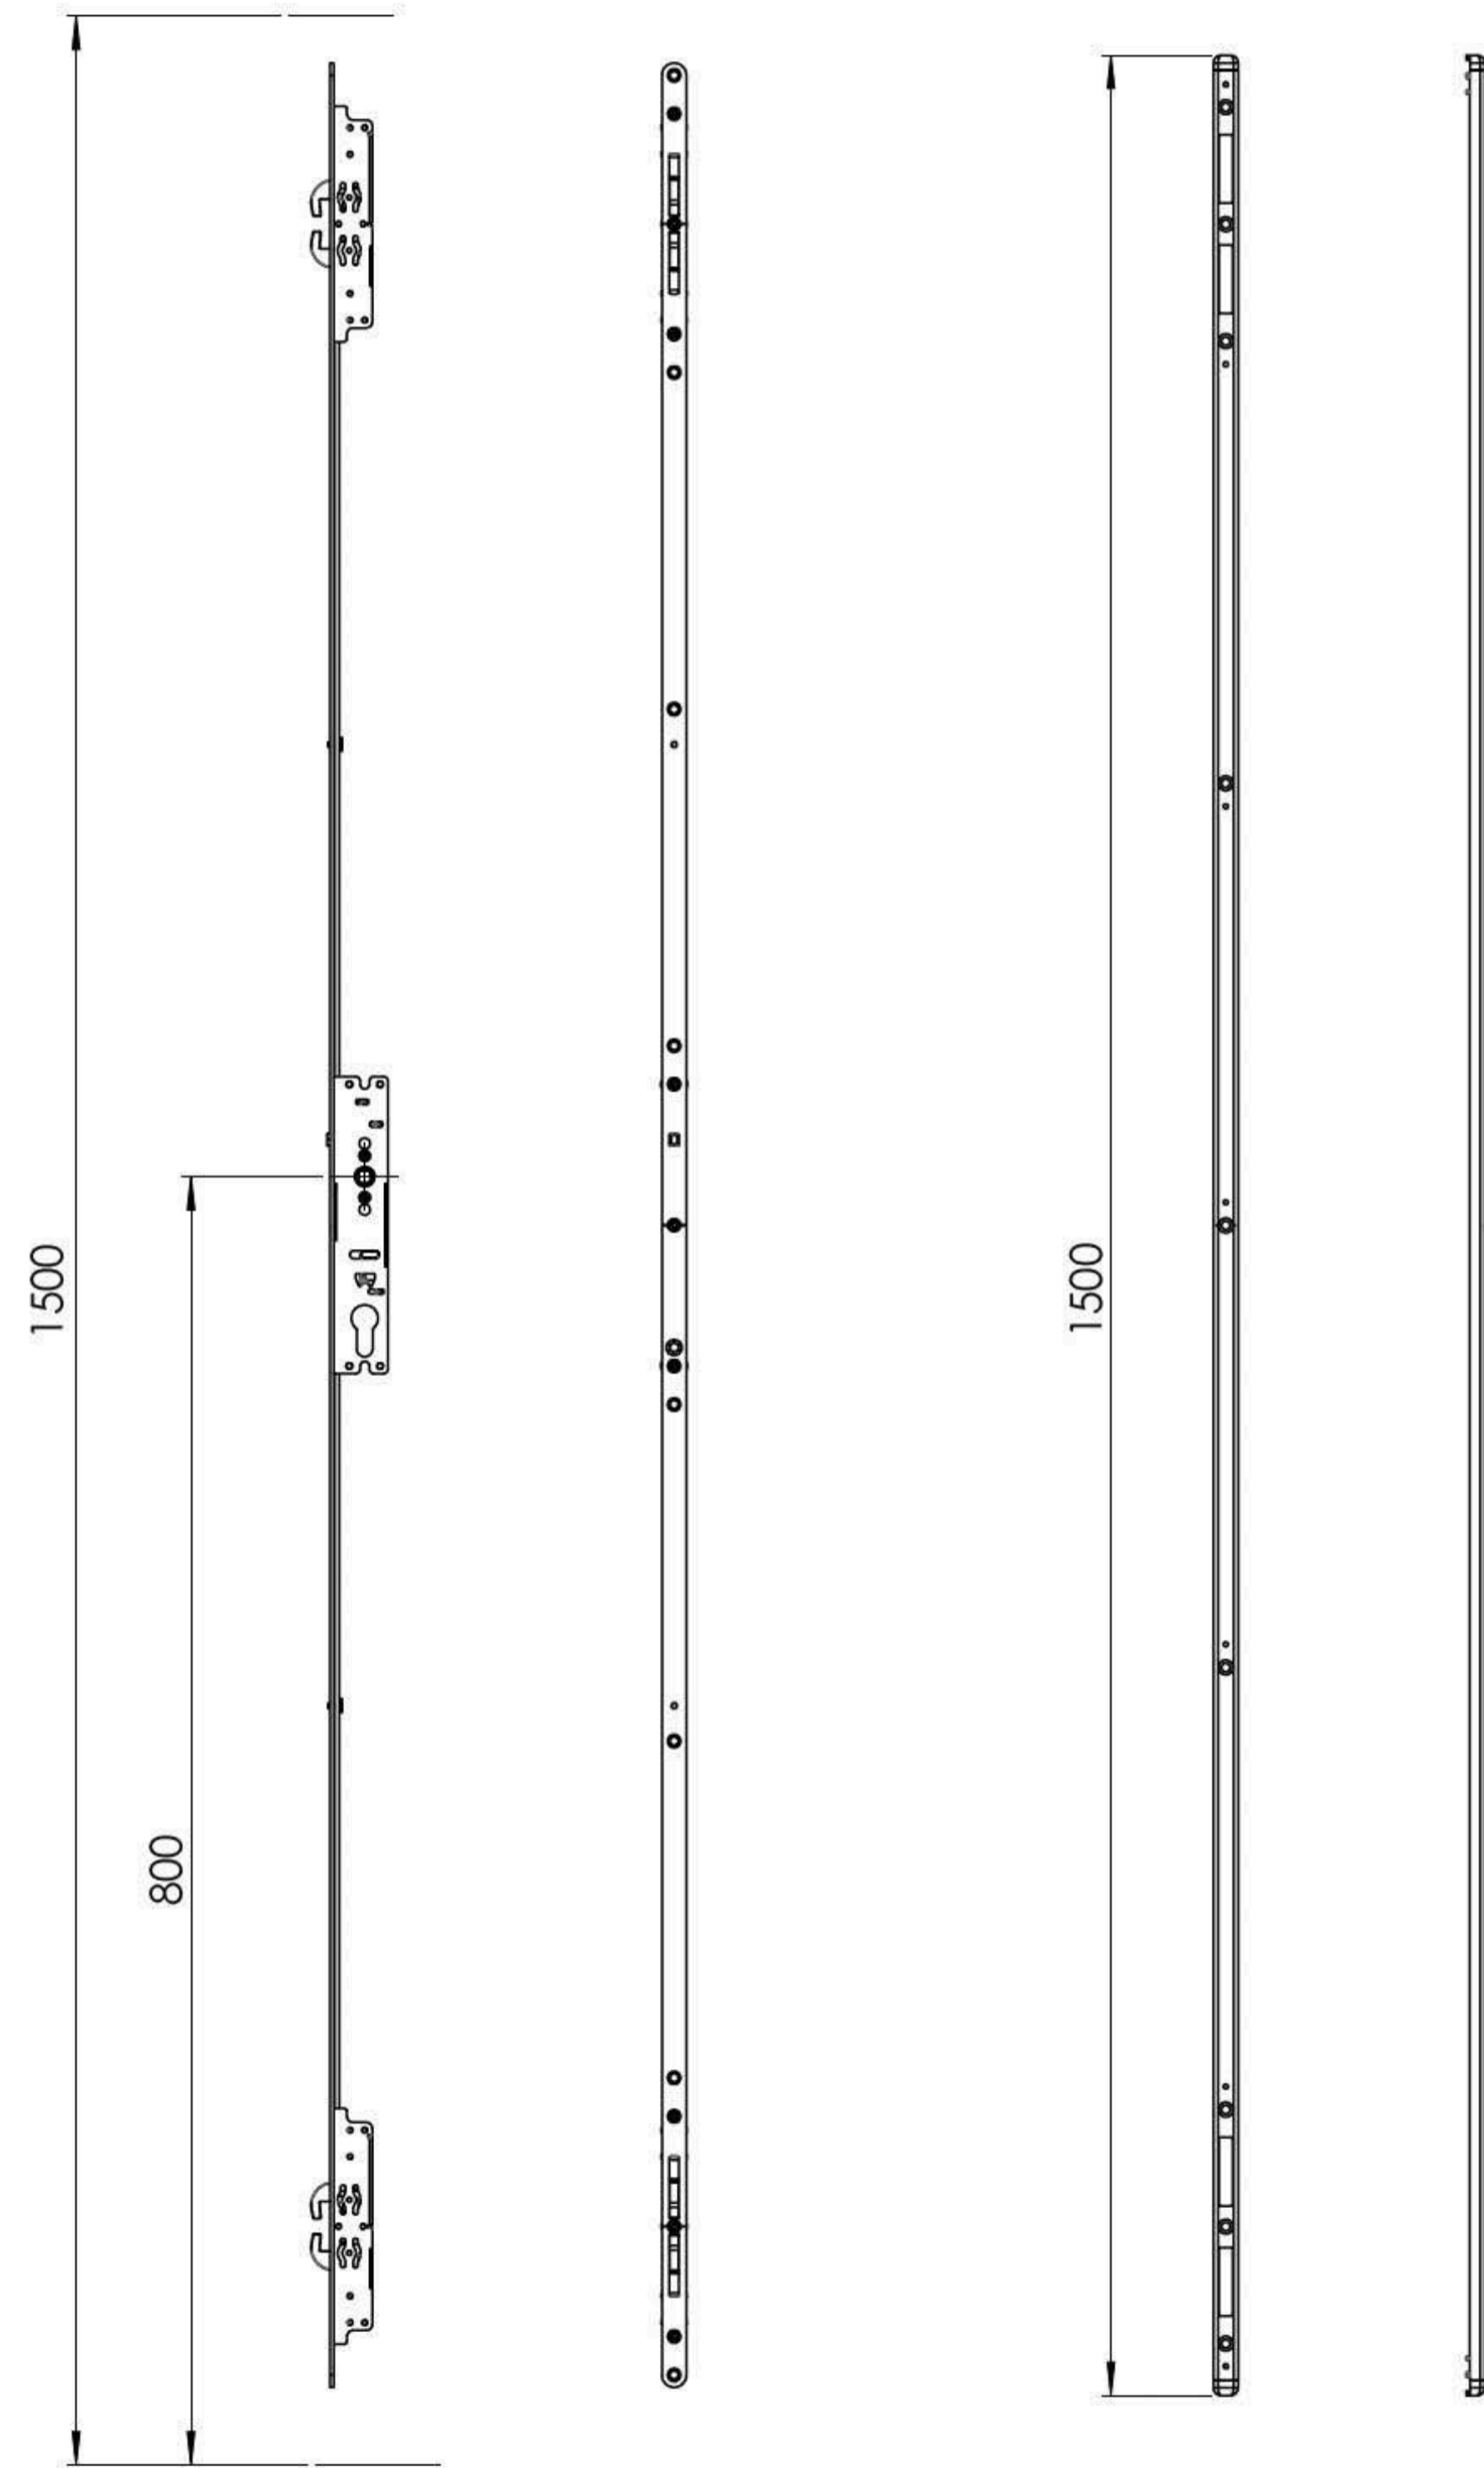

Standard Profile

Duplex Patio Lock 8004 and Keep 8003

Standard MK3

35/35 Nickel Cylinder