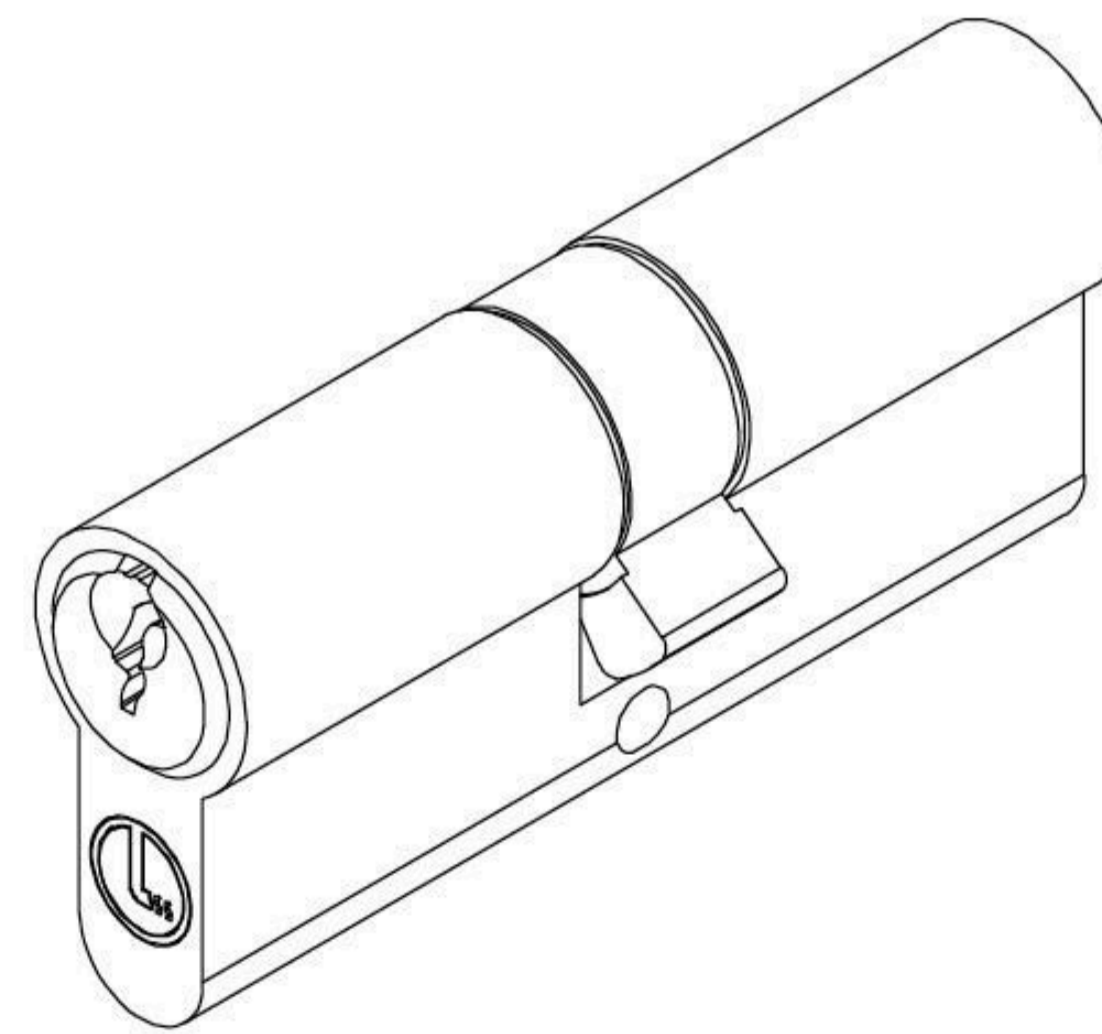

Standard Profile

Duplex Patio Lock 8004 and Keep 8003

Standard MK3

35/35 Nickel Cylinder