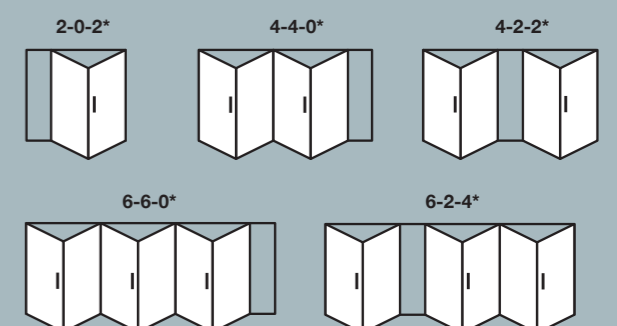

Non Document Q / PAS24 Compliant

Reverse configurations also available, eg. 2-0-2 and 2-2-0