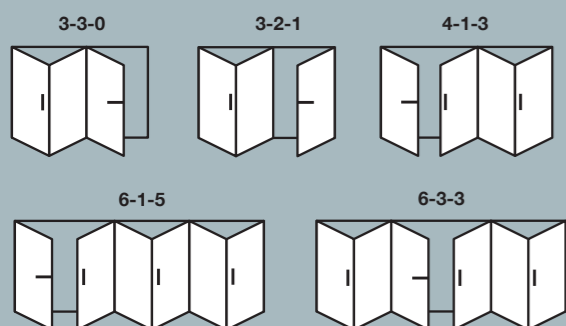

Maximum sash width and height 1200mm x 3000mm (maximum individual panel weight 120kg)

Multiple configurations including open in or open out spanning opening of up to 8400mm*.

Ultra-smooth bottom running

Slim sightlines and inline system with sash and outer frame the same depth

White, anthracite grey and anthracite grey on white, as standard colours. Any RAL colour or combination on special orders

Colour matched handles and magnetic door holders

Low threshold options

30mm polyamide thermal break for increased thermal values

Internally glazed accommodating 28mm and 36mm IGUs

U-values ranging from 1.5Wm²/K to 1.7Wm²/K

Part Q Compliant, Including PAS 24 and BS6375 Part 1 Weather Testing**

*Subject to site specific conditions and wind loads
**Specified options only.

The technical low down. A bi-folding door designed to perform.

— Internal & External Master Door Handle Position
Lever/Lever with cylinder and key

| Shootbolt Handle Position
Internal handles without cylinder and key

* No external access as standard for these configurations

Shootbolt handles displayed are internal positioned

Internal locking with cylinder & Internal / External locking with cylinder options available - These options DO NOT comply with Document Q / PAS24

Externally Viewed

Reverse configurations also available, eg. 3-3-0 and 3-0-3

Non Document Q / PAS24 Compliant

Reverse configurations also available, eg. 2-0-2 and 2-2-0