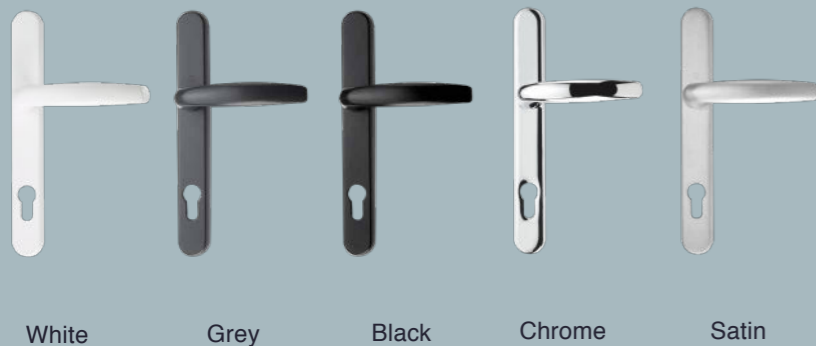

French doors. Elegant and timeless.

Featuring the same ultra slim sightlines as the Ultimate Evolution bi-folding door, the Ultimate French Door offers unparalleled aesthetics, while a wide range of finishes means that you can choose a colour option which perfectly complements your design and individual style.

Single aluminium. Entrance doors.

The cutting-edge aluminium system which we use to manufacture the Ultimate Evolution bi-folding door, is also available as a single glazed entrance door. Delivering a contemporary design aesthetic, it also allows you to develop a consistent style throughout your property.

PAS24 and Part Q approved
Severe weather tested to BS6375-1:2004
10-year manufacturer's guarantee