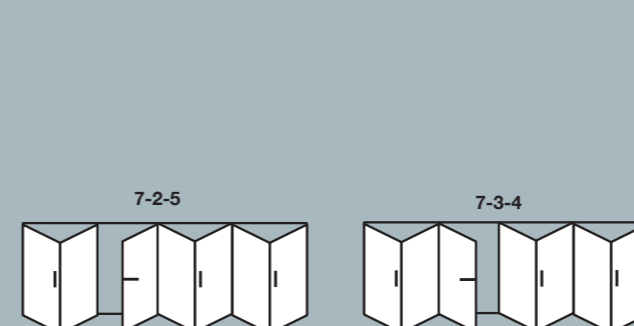

Maximum sash width and height 1200mm x 3000mm (maximum individual panel weight 120kg)

Multiple configurations including open in or open out spanning opening of up to 8400mm*.

Ultra-smooth bottom running

Slim sightlines and inline system with sash and outer frame the same depth

White, anthracite grey and anthracite grey on white, as standard colours. Any RAL colour or combination on special orders

Colour matched handles and magnetic door holders

Low threshold options

30mm polyamide thermal break for increased thermal values

Internally glazed accommodating 28mm and 36mm IGUs

U-values ranging from 1.5Wm²/K to 1.7Wm²/K

Part Q Compliant, Including PAS 24 and BS6375 Part 1 Weather Testing**

*Subject to site specific conditions and wind loads
**Specified options only.

The technical low down. A bi-folding door designed to perform.

— Internal & External Master Door Handle Position
Lever/Lever with cylinder and key

| Shootbolt Handle Position
Internal handles without cylinder and key

* No external access as standard for these configurations

Shootbolt handles displayed are internal positioned

Internal locking with cylinder & Internal / External locking with cylinder options available - These options DO NOT comply with Document Q / PAS24

Externally Viewed

Reverse configurations also available, eg. 3-3-0 and 3-0-3

Non Document Q / PAS24 Compliant

Reverse configurations also available, eg. 2-0-2 and 2-2-0