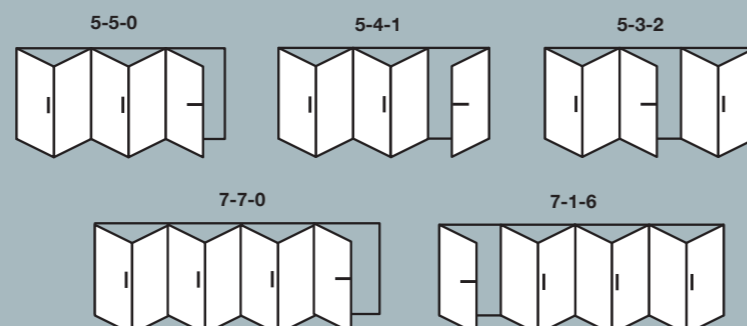

Maximum sash width and height 1200mm x 3000mm (maximum individual panel weight 120kg)

Multiple configurations including open in or open out spanning opening of up to 8400mm*.

Ultra-smooth bottom running

Slim sightlines and inline system with sash and outer frame the same depth

White, anthracite grey and anthracite grey on white, as standard colours. Any RAL colour or combination on special orders

Colour matched handles and magnetic door holders

Low threshold options

30mm polyamide thermal break for increased thermal values

Internally glazed accommodating 28mm and 36mm IGUs

U-values ranging from 1.5Wm²/K to 1.7Wm²/K

Part Q Compliant, Including PAS 24 and BS6375 Part 1 Weather Testing**

*Subject to site specific conditions and wind loads
**Specified options only.

The technical low down. A bi-folding door designed to perform.

— Internal & External Master Door Handle Position
Lever/Lever with cylinder and key

| Shootbolt Handle Position
Internal handles without cylinder and key

* No external access as standard for these configurations

Shootbolt handles displayed are internal positioned

Internal locking with cylinder & Internal / External locking with cylinder options available - These options DO NOT comply with Document Q / PAS24

Externally Viewed

Reverse configurations also available, eg. 3-3-0 and 3-0-3

Non Document Q / PAS24 Compliant

Reverse configurations also available, eg. 2-0-2 and 2-2-0