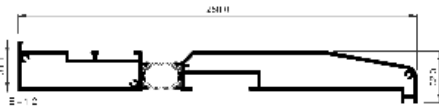

Ultimate EVO Aluminium Sliding Door Wall Chart

Cill 250mm