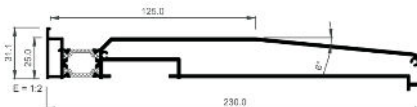

Ultimate EVO Aluminium Sliding Door Wall Chart

Cill 230mm