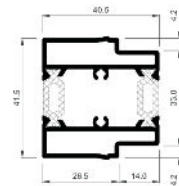

Sash joint profile