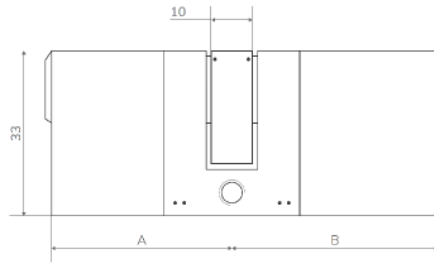

Ingenious APECS AP Cylinder Brushed Satin Nickel

REF.	DESCRIPTION	COLOUR
394711	Safety lock 2300 mm PAS 24	No colour

REF.	DESCRIPTION	COLOUR
394712	Safety lock 2700 mm PAS 24	No colour

REF.	DESCRIPTION	COLOUR
394713	Safety lock 3100 mm PAS 24	No colour

REF.	DESCRIPTION	COLOUR
394710	PAS24 lock fixing kit	No colour