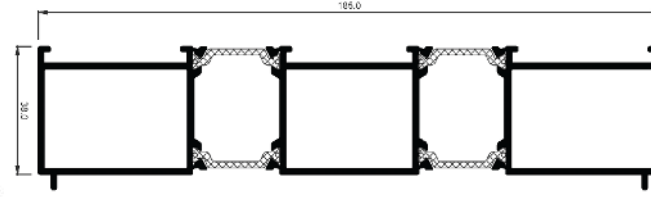

Frame cover for fixed light

Central sash hem

End plate

Two rail frame isolation

47x57, 5mm reinforcement

Reinforcement 40x50mm

Two rail add-on

Three rail add-on