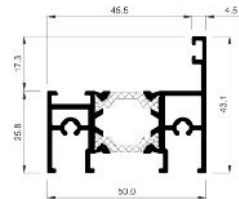

Ultimate EVO Aluminium Sliding Door Wall Chart

Two rail frame

Three rail frame

Perimeter sash

Central sash

Sash joint profile

Intersection cover

Top rain gutter

Frame cover for fixed light

Central sash hem

End plate

Two rail frame isolation

47x57, 5mm reinforcement

Reinforcement 40x50mm

Two rail add-on

Three rail add-on