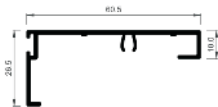

Frame cover for fixed light

Central sash hem

End plate

Two rail frame isolation

47x57, 5mm reinforcement

Reinforcement 40x50mm

Two rail add-on

Three rail add-on