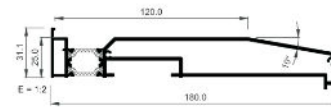

Ultimate EVO Aluminium Sliding Door Wall Chart

Cill 180mm