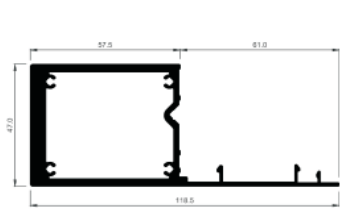

Frame cover for fixed light

Central sash hem

End plate

Two rail frame isolation

47x57, 5mm reinforcement

Reinforcement 40x50mm

Two rail add-on

Three rail add-on