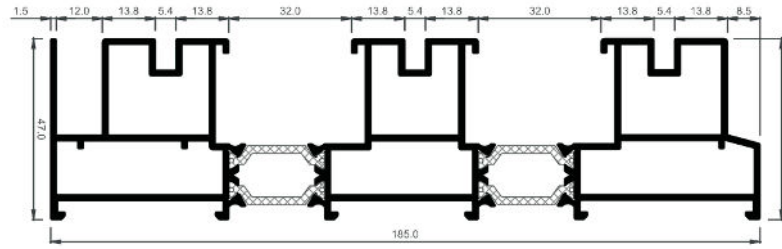

Ultimate EVO Aluminium Sliding Door Wall Chart

Two rail frame

Three rail frame

Perimeter sash

Central sash

Sash joint profile

Intersection cover

Top rain gutter

Frame cover for fixed light

Central sash hem

End plate

Two rail frame isolation

47x57, 5mm reinforcement

Reinforcement 40x50mm

Two rail add-on

Three rail add-on