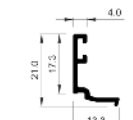

Fixed sash frame cover

Cill 250mm

Cill 230mm

Cill 180mm

Stainless steel rail

Glazing bead 8mm
Double glazed

Glazing bead 4mm
Triple glazed

Cover gasket