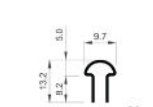

Fixed sash frame cover

Cill 250mm

Cill 230mm

Cill 180mm

Stainless steel rail

Glazing bead 8mm
Double glazed

Glazing bead 4mm
Triple glazed

Cover gasket