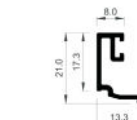

Glazing bead 8mm
Double glazed