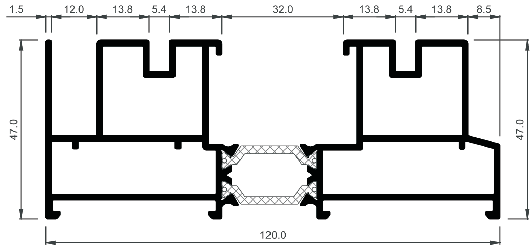

Ultimate EVO Aluminium Sliding Door Wall Chart

Two rail frame

Three rail frame

Perimeter sash

Central sash

Sash joint profile

Intersection cover

Top rain gutter

Frame cover for fixed light

Central sash hem

End plate

Two rail frame isolation

47x57, 5mm reinforcement

Reinforcement 40x50mm

Two rail add-on

Three rail add-on