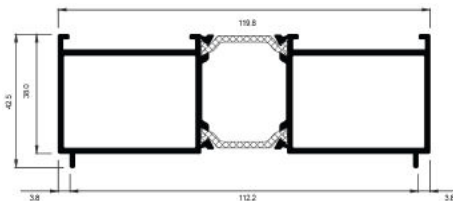

Frame cover for fixed light

Central sash hem

End plate

Two rail frame isolation

47x57, 5mm reinforcement

Reinforcement 40x50mm

Two rail add-on

Three rail add-on