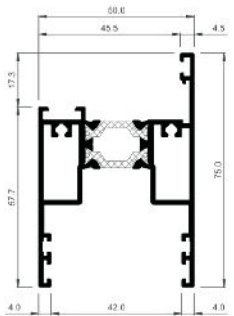

Perimeter sash