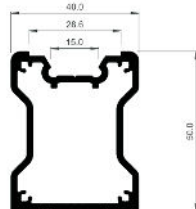

Frame cover for fixed light

Central sash hem

End plate

Two rail frame isolation

47x57, 5mm reinforcement

Reinforcement 40x50mm

Two rail add-on

Three rail add-on

Fixed sash frame cover

Cill 250mm

Cill 230mm

Cill 180mm

Stainless steel rail

Glazing bead 8mm
Double glazed

Glazing bead 4mm
Triple glazed

Cover gasket

REF.	DESCRIPTION	COLOUR
291540	1800 mm multipoint lock with key	No colour
OBS.	Minimum sash height 1950 mm	

REF.	DESCRIPTION	COLOUR
291500	Multipoint frame lock	No colour

REF.	DESCRIPTION	COLOUR
291502	1,7 mm frame lock wedge	No colour