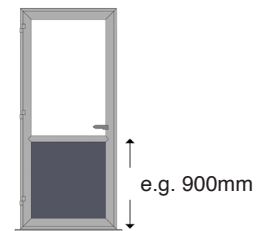

**Opening direction:**

Inwards\*  Outwards

**Hinged:**

Left\*  Right

**Overall Measurement** (including any cill / add-ons):

Width: \_\_\_\_\_ mm

Height: \_\_\_\_\_ mm

Recommended: Allow minimum 10mm tolerance between your overall frame size and your opening size

**Position:**

Centre of Transom from base of frame<sup>B</sup> \_\_\_\_\_ mm

**Sketch for Transom:**

**Externally Viewed**

**1/2 Panel**

Orkney

Fetlar - Vertical

Notes: