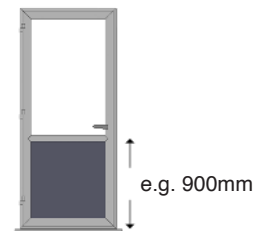

Drainage

☐ Face* ☐ Concealed (only with cill)

☐ None (internally used doors only)

Beading (supplied unglazed):

☐ 28mm* (for double glazed - pre-gasketed clip in bead)

☐ 36mm (for triple glazed - separate bead and wedge gasket)

Panel/s (see page 2 and/or The Ultimate Door brochure):

☐ Name _____ and quantity _____

Delivery Options:

☒ Fully assembled - with outer frame joints sealed with silicon

Additional Options:

Bottom Track Detail:

☐ Weather Rated Threshold*

☐ Integrated threshold with 150mm cill

☐ 20mm Silver Anodised Low Threshold - NOT Weather Rated

☐ Low Threshold (above) + Silver Anodised Rebate

☐ Low Threshold (above) + Silver Anodised Convenience Ramp

☐ Low Threshold (above) + Silver Anodised Rebate + Ramp

Vents and Add-ons (trickle vents are only available in white, grey and black)

Vents in sash (3000mm²) ☐ 1 ☐ 2

38mm Add-on ☐ Top ☐ Left ☐ Right

Vents in Top Add-on (4000mm²) ☐ 1 ☐ 2

Colour/s

☐ White 9016 Gloss ☐ Grey 7016 Matt ☐ Black 9005 Matt

☐ Grey 7016 / White 9016 ☐ Black 9005 / White 9016

☐ Special: External RAL _____ Internal RAL _____

Main Handle Option

☐ Lever/Lever* ☐ Lever/Lever with Split Escutcheon^A

Lever / Lever Handle Colours

☐ White ☐ Grey ☐ Black ☐ Chrome

☐ Grey / White ☐ Black / White ☐ Satin

Hinge Colours

☐ Black* ☐ Grey 7016 ☐ White

Dual Colours and Special Colours - ONLY available in Black

Single Transom 55mm:

Position:

Centre of Transom from base of frame^B _____ mm

Sketch for Transom:

Externally Viewed

1/2 Panel

☐ Orkney

☐ Fetlar - Vertical

Notes:

_____

_____

Sliders UK (Doors and Windows) Limited

Unit 232, Oldfield Road, Walton Summit,

Bamber Bridge, Lancashire PR5 8BG

T : 01772 698222 E : sales@sliders-uk.com

W : www.sliders-uk.com

*As standard

^A Only available in Brushed Satin Silver

^B Minimum 400mm, Default 850mm if not specified