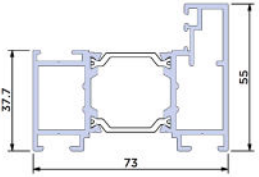

Ultimate EVO Aluminium Bifolding Door Wall Chart

Standard Outer Frame (55mm)

Outer Frame for Adjustable Jamb (55mm)

Integrated Outer Frame and 150mm Cill

Low Threshold

Low Threshold Rebate

Low Threshold Ramp

Door Lock Adaptor

Door Keep Adaptor

Slim Sash (55mm)

Transom

Adjustable Jamb

Sliding Post

38mm Add-on

Sash Extension

Swing Door Rebate

Swing Door Rebate for Adjustable Jamb

190mm Cill

150mm Cill

90mm Stub Cill

Pair of 190mm Cill Endcaps

Pair of 150mm Cill Endcaps

Pair of 90mm Cill Endcaps