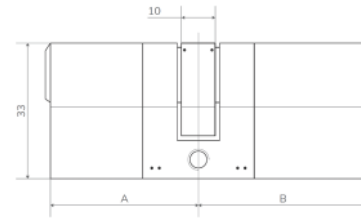

Wedge Glazing Seal

Lever/Lever Handle

Shootbolt Handle

Lever/Lever with Split Escutcheon

Ingenious APECS AP Cylinder
Brushed Satin Nickel

Magnets