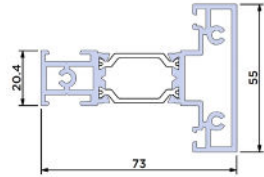

Ultimate EVO Aluminium Bifolding Door Wall Chart

Standard Outer Frame (55mm)

Outer Frame for Adjustable Jamb (55mm)

Integrated Outer Frame and 150mm Cill

Low Threshold

Low Threshold Rebate

Low Threshold Ramp

Door Lock Adaptor

Door Keep Adaptor

Slim Sash (55mm)

Transom

Adjustable Jamb

Sliding Post

38mm Add-on

Sash Extension

Swing Door Rebate

Swing Door Rebate for Adjustable Jamb

190mm Cill

150mm Cill

90mm Stub Cill

Pair of 190mm Cill Endcaps

Pair of 150mm Cill Endcaps

Pair of 90mm Cill Endcaps