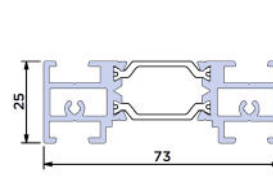

Ultimate EVO Aluminium Bifolding Door Wall Chart

Standard Outer Frame (55mm)

Outer Frame for Adjustable Jamb (55mm)

Integrated Outer Frame and 150mm Cill

Low Threshold

Low Threshold Rebate

Low Threshold Ramp

Door Lock Adaptor

Door Keep Adaptor

Slim Sash (55mm)

Transom

Adjustable Jamb

Sliding Post

38mm Add-on

Sash Extension

Swing Door Rebate

Swing Door Rebate for Adjustable Jamb

190mm Cill

150mm Cill

90mm Stub Cill

Pair of 190mm Cill Endcaps

Pair of 150mm Cill Endcaps

Pair of 90mm Cill Endcaps

Pair of 150mm Integrated Cill Endcaps

Shootbolt Cone/Guide

Low Threshold Fixing Kit

Integrated Cill Fixing Kit

Pair of Rebate End Caps

Stainless Steel Running Track

Chevron Stainless Steel

Drain Hole Cover Cap