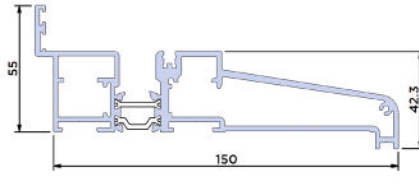

Ultimate EVO Aluminium Bifolding Door Wall Chart

Standard Outer Frame (55mm)

Outer Frame for Adjustable Jamb (55mm)

Integrated Outer Frame and 150mm Cill

Low Threshold

Low Threshold Rebate

Low Threshold Ramp

Door Lock Adaptor

Door Keep Adaptor

Slim Sash (55mm)

Transom

Adjustable Jamb

Sliding Post

38mm Add-on

Sash Extension

Swing Door Rebate

Swing Door Rebate for Adjustable Jamb

190mm Cill

150mm Cill

90mm Stub Cill

Pair of 190mm Cill Endcaps

Pair of 150mm Cill Endcaps

Pair of 90mm Cill Endcaps

Pair of 150mm Integrated Cill Endcaps

Shootbolt Cone/Guide

Low Threshold Fixing Kit

Integrated Cill Fixing Kit

Pair of Rebate End Caps

Stainless Steel Running Track

Chevron Stainless Steel

Drain Hole Cover Cap