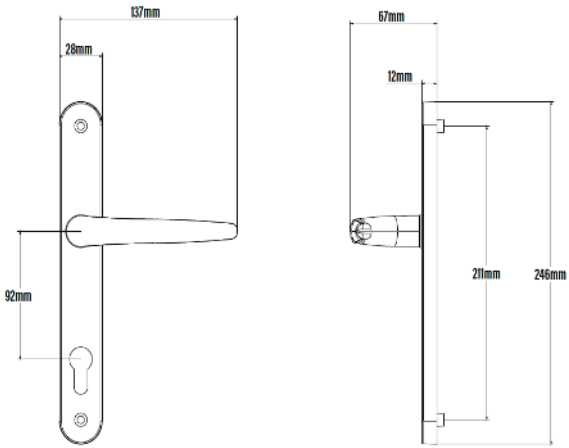

Ultimate EVO Aluminium Bifolding Door Wall Chart

Standard Outer Frame (55mm)

Outer Frame for Adjustable Jamb (55mm)

Integrated Outer Frame and 150mm Cill

Low Threshold

Low Threshold Rebate

Low Threshold Ramp

Adjustable Jamb Fixing Kit

Adjustable Angle Corner Connector

Run Up Block

Anti-Lift Block

Frame Cleat & Screws

Sash Cleat & Screws

Inline Profile Connecting Kit for Outer Frame

Inline Profile Connecting Kit for Low Threshold

Bottom Horizontal Seal

Outer Frame Seal

28mm Clip-In Bead

Glazing Gasket

Supplied with standard sash and/or orders placed before June 2024

28mm Glazing Bead

36mm Glazing Bead

Captive Gasket

Wedge Glazing Seal

Lever/Lever Handle

Shootbolt Handle

Lever/Lever with Split Escutcheon

Ingenious APECS AP Cylinder
Brushed Satin Nickel

Magnets