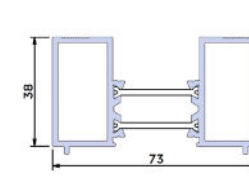

Ultimate EVO Aluminium Bifolding Door Wall Chart

Standard Outer Frame (55mm)

Outer Frame for Adjustable Jamb (55mm)

Integrated Outer Frame and 150mm Cill

Low Threshold

Low Threshold Rebate

Low Threshold Ramp

Door Lock Adaptor

Door Keep Adaptor

Slim Sash (55mm)

Transom

Adjustable Jamb

Sliding Post

38mm Add-on

Sash Extension

Swing Door Rebate

Swing Door Rebate for Adjustable Jamb

190mm Cill

150mm Cill

90mm Stub Cill

Pair of 190mm Cill Endcaps

Pair of 150mm Cill Endcaps

Pair of 90mm Cill Endcaps