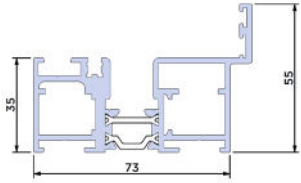

Ultimate EVO Aluminium Bifolding Door Wall Chart

Standard Outer Frame (55mm)

Outer Frame for Adjustable Jamb (55mm)

Integrated Outer Frame and 150mm Cill

Low Threshold

Low Threshold Rebate

Low Threshold Ramp

Door Lock Adaptor

Door Keep Adaptor

Slim Sash (55mm)

Transom

Adjustable Jamb

Sliding Post

38mm Add-on

Sash Extension

Swing Door Rebate

Swing Door Rebate for Adjustable Jamb

190mm Cill

150mm Cill

90mm Stub Cill

Pair of 190mm Cill Endcaps

Pair of 150mm Cill Endcaps

Pair of 90mm Cill Endcaps