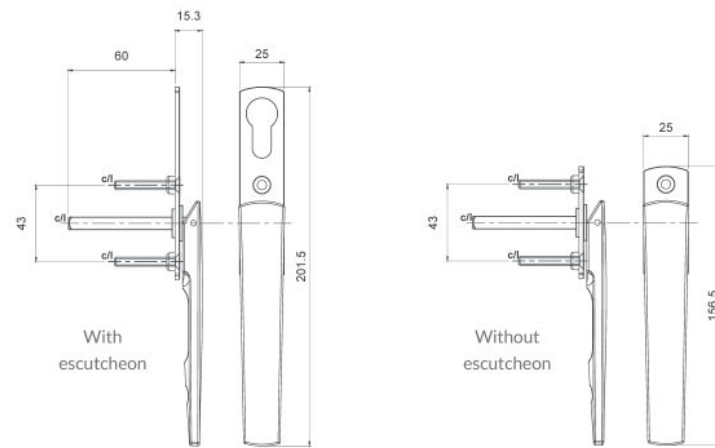

Pair of 150mm Integrated Cill Endcaps

Shootbolt Cone/Guide

Low Threshold Fixing Kit

Integrated Cill Fixing Kit

Pair of Rebate End Caps

Stainless Steel Running Track

Chevron Stainless Steel

Drain Hole Cover Cap

Adjustable Jamb Fixing Kit

Adjustable Angle Corner Connector

Run Up Block

Anti-Lift Block

Frame Cleat & Screws

Sash Cleat & Screws

Inline Profile Connecting Kit for Outer Frame

Inline Profile Connecting Kit for Low Threshold

Bottom Horizontal Seal

Outer Frame Seal

28mm Clip-In Bead

Glazing Gasket

Supplied with standard sash and/or orders placed before June 2024

28mm Glazing Bead

36mm Glazing Bead

Captive Gasket

Wedge Glazing Seal

Lever/Lever Handle

Shootbolt Handle

Lever/Lever with Split Escutcheon

Ingenious APECS AP Cylinder
Brushed Satin Nickel

Magnets