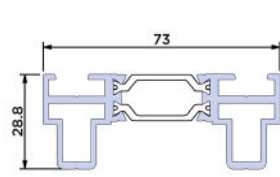

Ultimate EVO Aluminium Bifolding Door Wall Chart

Standard Outer Frame (55mm)

Outer Frame for Adjustable Jamb (55mm)

Integrated Outer Frame and 150mm Cill

Low Threshold

Low Threshold Rebate

Low Threshold Ramp

Door Lock Adaptor

Door Keep Adaptor

Slim Sash (55mm)

Transom

Adjustable Jamb

Sliding Post

38mm Add-on

Sash Extension

Swing Door Rebate

Swing Door Rebate for Adjustable Jamb

190mm Cill

150mm Cill

90mm Stub Cill

Pair of 190mm Cill Endcaps

Pair of 150mm Cill Endcaps

Pair of 90mm Cill Endcaps

Pair of 150mm Integrated Cill Endcaps

Shootbolt Cone/Guide

Low Threshold Fixing Kit

Integrated Cill Fixing Kit

Pair of Rebate End Caps

Stainless Steel Running Track

Chevron Stainless Steel

Drain Hole Cover Cap