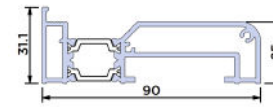

Swing Door Rebate

Swing Door Rebate for Adjustable Jamb

190mm Cill

150mm Cill

90mm Stub Cill

Pair of 190mm Cill Endcaps

Pair of 150mm Cill Endcaps

Pair of 90mm Cill Endcaps

Pair of 150mm Integrated Cill Endcaps

Shootbolt Cone/Guide

Low Threshold Fixing Kit

Integrated Cill Fixing Kit

Pair of Rebate End Caps

Stainless Steel Running Track

Chevron Stainless Steel

Drain Hole Cover Cap

Adjustable Jamb Fixing Kit

Adjustable Angle Corner Connector

Run Up Block

Anti-Lift Block

Frame Cleat & Screws

Sash Cleat & Screws

Inline Profile Connecting Kit for Outer Frame

Inline Profile Connecting Kit for Low Threshold