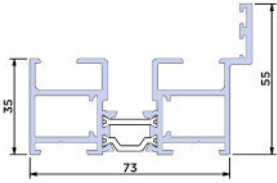

Ultimate EVO Aluminium Bifolding Door Wall Chart

Standard Outer Frame (55mm)

Outer Frame for Adjustable Jamb (55mm)

Integrated Outer Frame and 150mm Cill

Low Threshold

Low Threshold Rebate

Low Threshold Ramp

Door Lock Adaptor

Door Keep Adaptor

Slim Sash (55mm)

Transom

Adjustable Jamb

Sliding Post

38mm Add-on

Sash Extension

Swing Door Rebate

Swing Door Rebate for Adjustable Jamb

190mm Cill

150mm Cill

90mm Stub Cill

Pair of 190mm Cill Endcaps

Pair of 150mm Cill Endcaps

Pair of 90mm Cill Endcaps