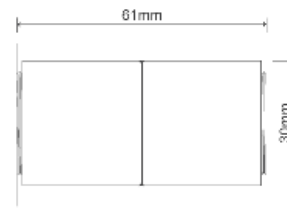

Bottom Horizontal Seal

Outer Frame Seal

28mm Clip-In Bead

Glazing Gasket

Supplied with standard sash and/or orders placed before June 2024

28mm Glazing Bead

36mm Glazing Bead

Captive Gasket

Wedge Glazing Seal

Lever/Lever Handle

Shootbolt Handle

Lever/Lever with Split Escutcheon

Ingenious APECS AP Cylinder
Brushed Satin Nickel

Magnets