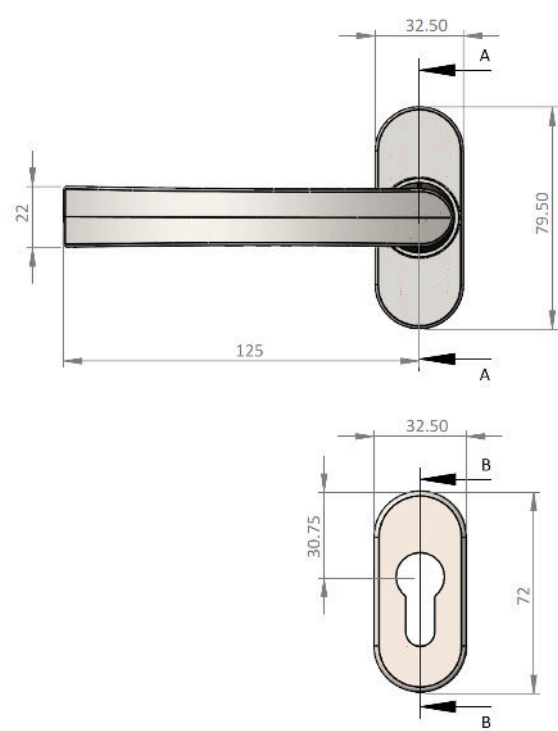

Adjustable Jamb Fixing Kit

Adjustable Angle Corner Connector

Run Up Block

Anti-Lift Block

Frame Cleat & Screws

Sash Cleat & Screws

Inline Profile Connecting Kit for Outer Frame

Inline Profile Connecting Kit for Low Threshold

Top/Bottom Horizontal Seal

Vertical Sash Seal (5.5mm)

Vertical Sash Seal (8mm)

Cover Gasket

Rebate Seal

Outer Frame Weatherpile

Low Level Threshold Fin Weatherpile

Sash Extension Weatherpile

Bottom Horizontal Seal

Outer Frame Seal

28mm Clip-In Bead

Glazing Gasket

Supplied with standard sash and/or orders placed before June 2024

28mm Glazing Bead

36mm Glazing Bead

Captive Gasket

Wedge Glazing Seal

Lever/Lever Handle

Shootbolt Handle

Lever/Lever with Split Escutcheon

Ingenious APECS AP Cylinder
Brushed Satin Nickel

Magnets