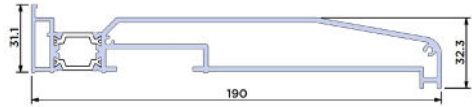

Ultimate EVO Aluminium Bifolding Door Wall Chart

Standard Outer Frame (55mm)

Outer Frame for Adjustable Jamb (55mm)

Integrated Outer Frame and 150mm Cill

Low Threshold

Low Threshold Rebate

Low Threshold Ramp

Door Lock Adaptor

Door Keep Adaptor

Slim Sash (55mm)

Transom

Adjustable Jamb

Sliding Post

38mm Add-on

Sash Extension

Swing Door Rebate

Swing Door Rebate for Adjustable Jamb

190mm Cill

150mm Cill

90mm Stub Cill

Pair of 190mm Cill Endcaps

Pair of 150mm Cill Endcaps

Pair of 90mm Cill Endcaps

Pair of 150mm Integrated Cill Endcaps

Shootbolt Cone/Guide

Low Threshold Fixing Kit

Integrated Cill Fixing Kit

Pair of Rebate End Caps

Stainless Steel Running Track

Chevron Stainless Steel

Drain Hole Cover Cap