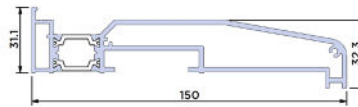

Door Lock Adaptor

Door Keep Adaptor

Slim Sash (55mm)

Transom

Adjustable Jamb

Sliding Post

38mm Add-on

Sash Extension

Swing Door Rebate

Swing Door Rebate for Adjustable Jamb

190mm Cill

150mm Cill

90mm Stub Cill

Pair of 190mm Cill Endcaps

Pair of 150mm Cill Endcaps

Pair of 90mm Cill Endcaps

Pair of 150mm Integrated Cill Endcaps

Shootbolt Cone/Guide

Low Threshold Fixing Kit

Integrated Cill Fixing Kit

Pair of Rebate End Caps

Stainless Steel Running Track

Chevron Stainless Steel

Drain Hole Cover Cap

Adjustable Jamb Fixing Kit

Adjustable Angle Corner Connector

Run Up Block

Anti-Lift Block

Frame Cleat & Screws

Sash Cleat & Screws

Inline Profile Connecting Kit for Outer Frame

Inline Profile Connecting Kit for Low Threshold