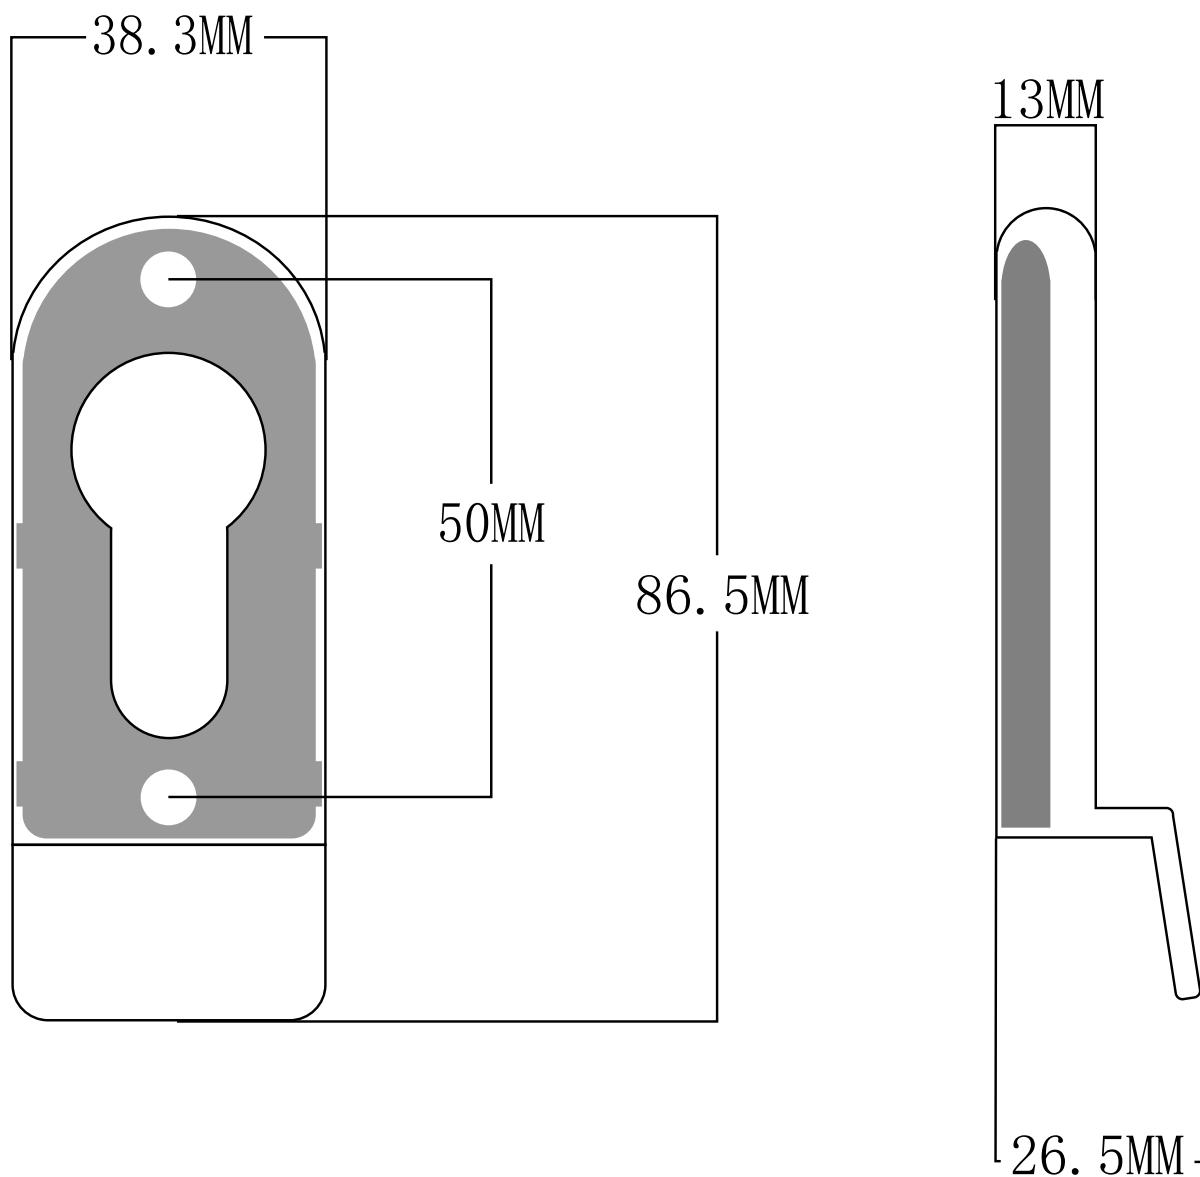

SLIMLINE PULL ESCUTCHEON

PRODUCT DESCRIPTION

Made from high quality, 304 grade stainless steel, the Slimline Pull Escutcheon features unrivalled corrosion resistance and a sleek, contemporary design. As part of the Superior 25 door furniture range the Escutcheon is perfectly suited with other products for a coordinated look.

FEATURES & BENEFITS

- Slimline design to fit most types of doors
- For use with euro profile cylinders, where a handle is not required
- Part of the fully suited Superior 25 range
- Ten finishes available; White, Black, Chrome, Gold, Brushed Stainless, Satin Silver, Flint, Tungsten, Anthracite Grey and Antique Black
- Face fixed
- 25 Year surface guarantee

SLIMLINE PULL ESCUTCHEON

PACKAGING

Each outer box contains 20 individually bagged escutcheons each with a fixing plate.

MAINTENANCE

To maintain a high quality appearance and operation we recommend that all external hardware is cleaned routinely, and moving parts are lightly lubricated a minimum of twice a year. Products used within a 1 mile radius of coastal areas, building sites or large industrial areas, more regular cleaning will be required to prevent build up of corrosive contaminants.