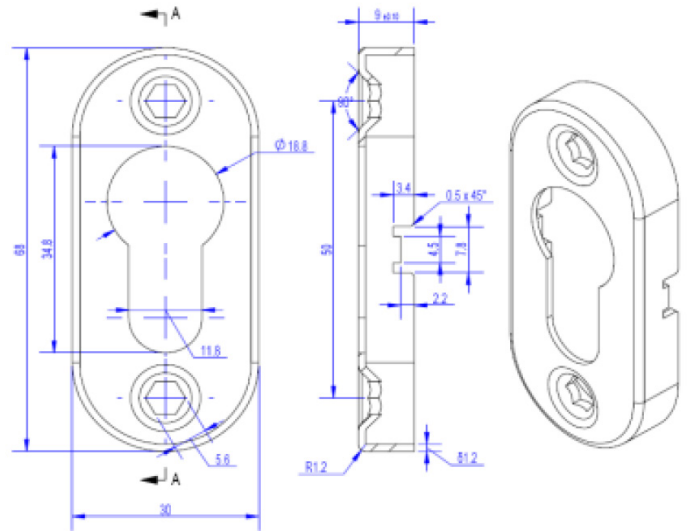

PRODUCT SPECIFICATIONS & INSTRUCTIONS

Name: Oval PZ Escutcheon and Base
Item / Number: I00023

Standard: EN

Description: Oval PZ Escutcheon and Base
With 4 pcs of selfscrew (8#×19 steel)

Material: SS316 Rose, steel base

Escutcheon Size: 70×32×10mm

Base Size: 68×30×9mm

Finish: Escutcheon: SSS=Satin
Stainless Steel Base: Zinc Plating

Application: Residential

Base DWG as below:

Product image:

Escutcheon DWG as below: