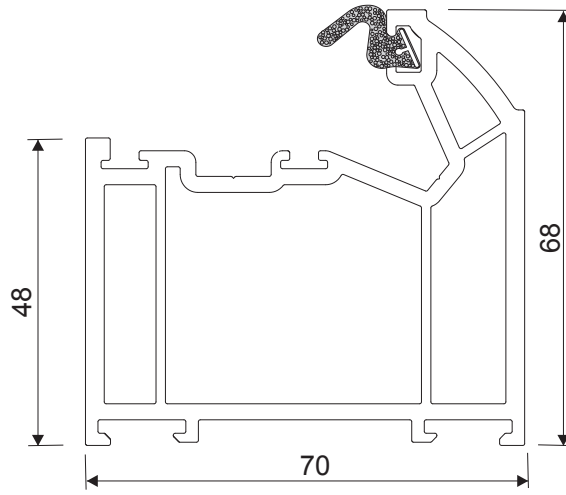

Technical information

Threshold options

Eurocell standard threshold

Eurocell medium threshold

Duraflex standard threshold

Duraflex PVC-U low threshold

Stormguard aluminium low threshold

Exitex low aluminium threshold

Measurements are provided in millimeters