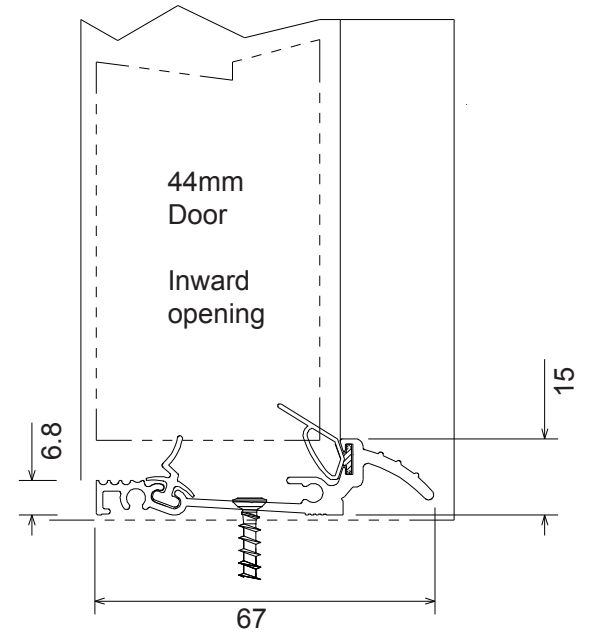

Technical information

Threshold options

Eurocell standard threshold

Eurocell medium threshold

Duraflex standard threshold

Duraflex PVC-U low threshold

Stormguard aluminium low threshold

Exitex low aluminium threshold

Measurements are provided in millimeters