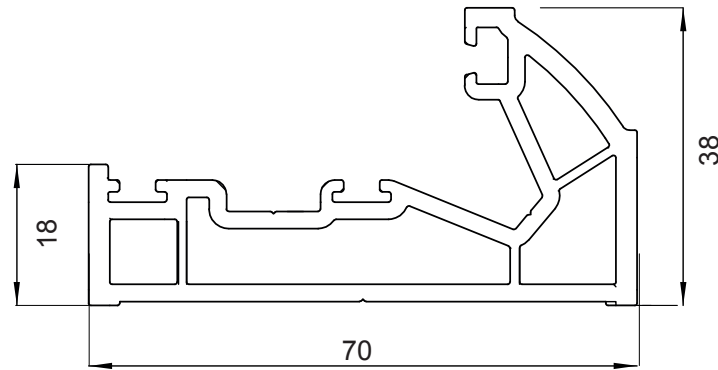

Technical information

Threshold options

Eurocell standard threshold

Eurocell medium threshold

Duraflex standard threshold

Duraflex PVC-U low threshold

Stormguard aluminium low threshold

Exitex low aluminium threshold

Measurements are provided in millimeters