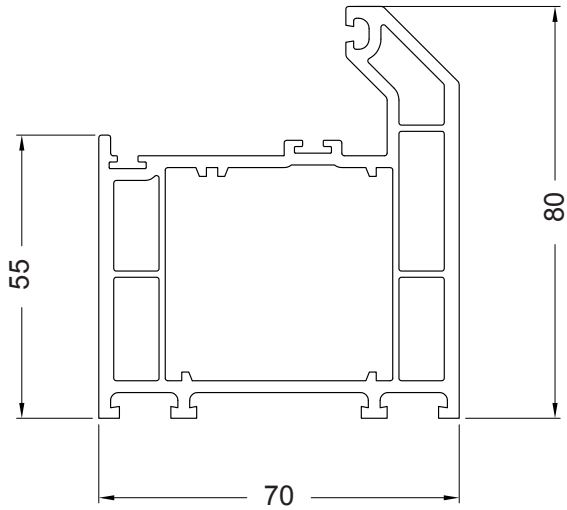

Technical information

Threshold options

Eurocell standard threshold

Eurocell medium threshold

Duraflex standard threshold

Duraflex PVC-U low threshold

Stormguard aluminium low threshold

Exitex low aluminium threshold

Measurements are provided in millimeters