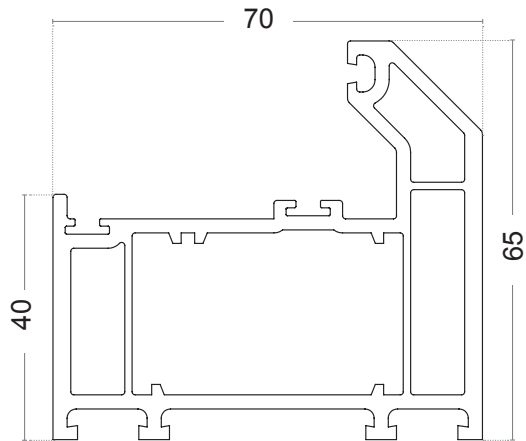

Technical information

Threshold options

Eurocell standard threshold

Eurocell medium threshold

Duraflex standard threshold

Duraflex PVC-U low threshold

Stormguard aluminium low threshold

Exitex low aluminium threshold

Measurements are provided in millimeters