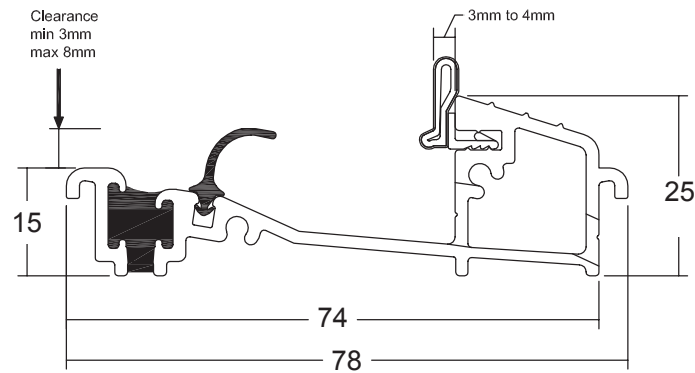

Technical information

Threshold options

Eurocell standard threshold

Eurocell medium threshold

Duraflex standard threshold

Duraflex PVC-U low threshold

Stormguard aluminium low threshold

Exitex low aluminium threshold

Measurements are provided in millimeters