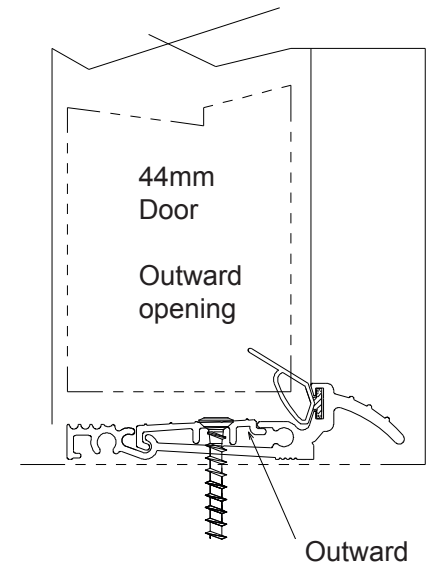

Technical information

Threshold options

Eurocell standard threshold

Eurocell medium threshold

Duraflex standard threshold

Duraflex PVC-U low threshold

Stormguard aluminium low threshold

Exitex low aluminium threshold

Measurements are provided in millimeters