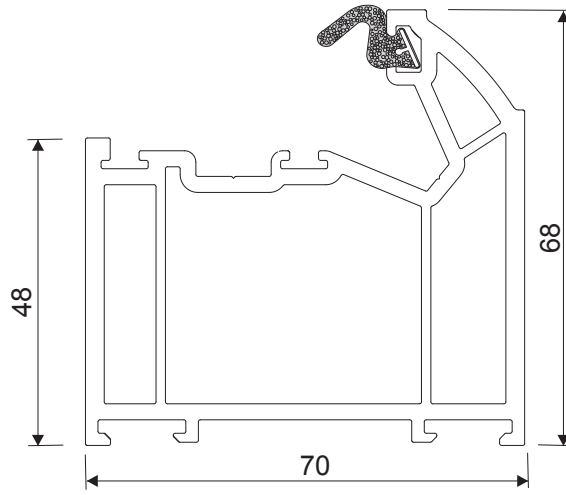

Technical information

Threshold options

Eurocell standard threshold

Eurocell medium threshold

Duraflex standard threshold

Duraflex PVC-U low threshold

Stormguard aluminium low threshold

Exitex low aluminium threshold

Measurements are provided in millimeters