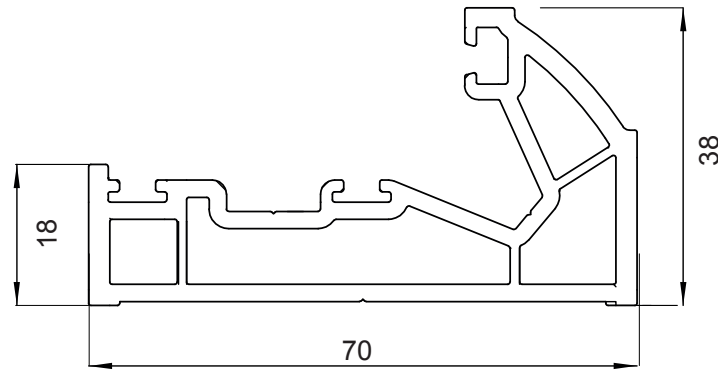

Technical information

Threshold options

Eurocell standard threshold

Eurocell medium threshold

Duraflex standard threshold

Duraflex PVC-U low threshold

Stormguard aluminium low threshold

Exitex low aluminium threshold

Measurements are provided in millimeters