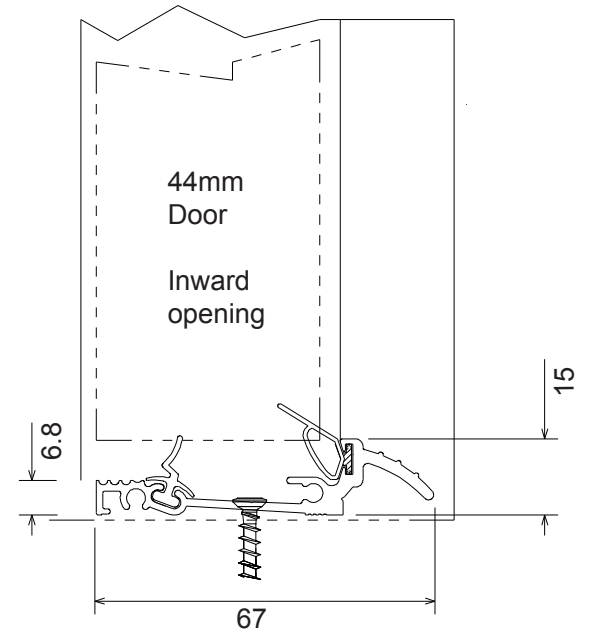

Technical information

Threshold options

Eurocell standard threshold

Eurocell medium threshold

Duraflex standard threshold

Duraflex PVC-U low threshold

Stormguard aluminium low threshold

Exitex low aluminium threshold

Measurements are provided in millimeters