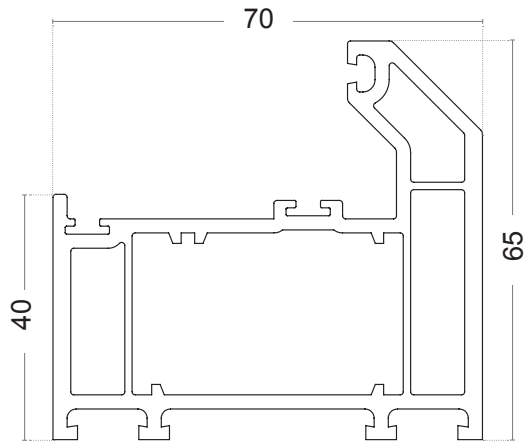

Technical information

Threshold options

Eurocell standard threshold

Eurocell medium threshold

Duraflex standard threshold

Duraflex PVC-U low threshold

Stormguard aluminium low threshold

Exitex low aluminium threshold

Measurements are provided in millimeters