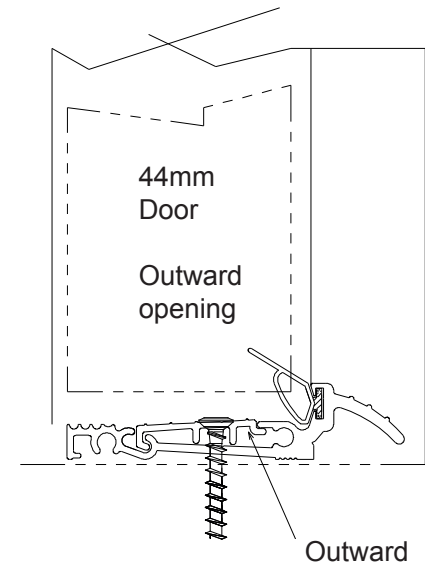

Technical information

Threshold options

Eurocell standard threshold

Eurocell medium threshold

Duraflex standard threshold

Duraflex PVC-U low threshold

Stormguard aluminium low threshold

Exitex low aluminium threshold

Measurements are provided in millimeters