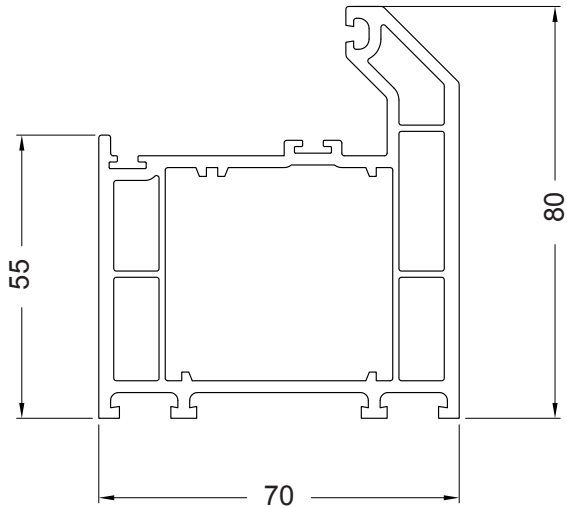

Technical information

Threshold options

Eurocell standard threshold

Eurocell medium threshold

Duraflex standard threshold

Duraflex PVC-U low threshold

Stormguard aluminium low threshold

Exitex low aluminium threshold

Measurements are provided in millimeters