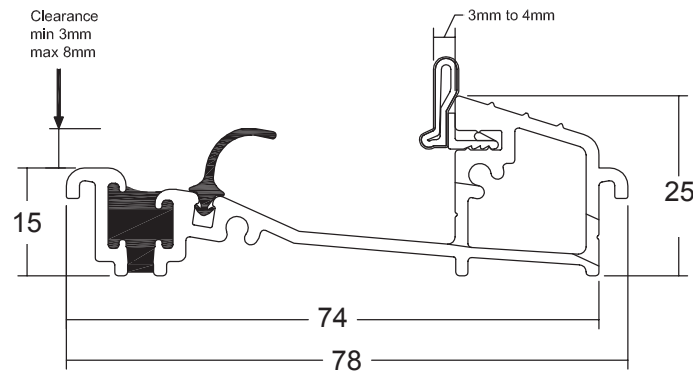

Technical information

Threshold options

Eurocell standard threshold

Eurocell medium threshold

Duraflex standard threshold

Duraflex PVC-U low threshold

Stormguard aluminium low threshold

Exitex low aluminium threshold

Measurements are provided in millimeters