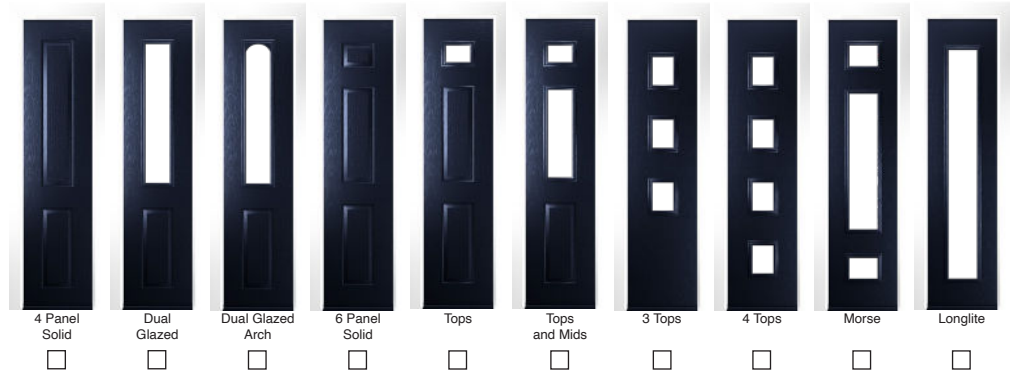

## Side Panels, Flag and Top Lights

All Side Panels, Flag and Top Light options are available either welded or coupled.

*Please note: Side Panels, Flag and Top Lights are supplied unglazed.  
Side Panels or Flags over 300mm will be coupled only.*