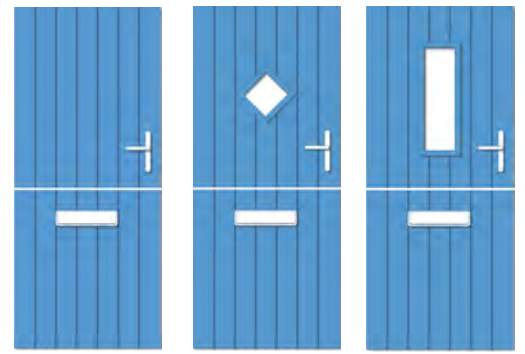

Cottage Stable Doors

Standard price includes:

Door with cassette. Choice of Duraflex or Eurocell Frame. Top section lever/lever with internal thumb-turn. Lower section external escutcheon with internal thumb-turn, both with 6-Pin standard cylinders. Stable kit & drip bars in Silver.

Cottage Stable Cottage Stable Diamond Cottage Stable Short

Dorchester glass designs which include a boarder, have a choice of either Amber, Blue or a Green boarder.

Clear and textured glass options are also available.