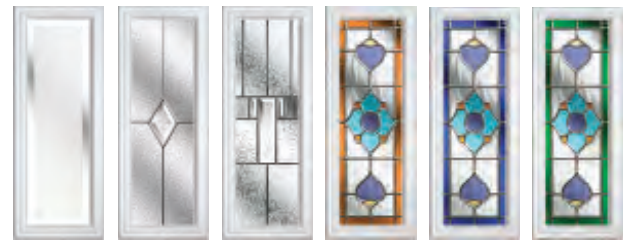

Cottage Stable Doors

Standard price includes:

Door with cassette. Choice of Duraflex or Eurocell Frame. Top section lever/lever with internal thumb-turn. Lower section external escutcheon with internal thumb-turn, both with 6-Pin standard cylinders. Stable kit & drip bars in Silver.

Cottage Stable Cottage Stable Diamond Cottage Stable Short

Dorchester glass designs which include a boarder, have a choice of either Amber, Blue or a Green boarder.

Clear and textured glass options are also available.

Door Colour: **Turquoise Blue**

Door Colour: **Golden Oak**
Decorative Glass: **Bullseye**

Door Colour: **Cream**
Decorative Glass: **Prairie**

Images are for illustrative purpose only